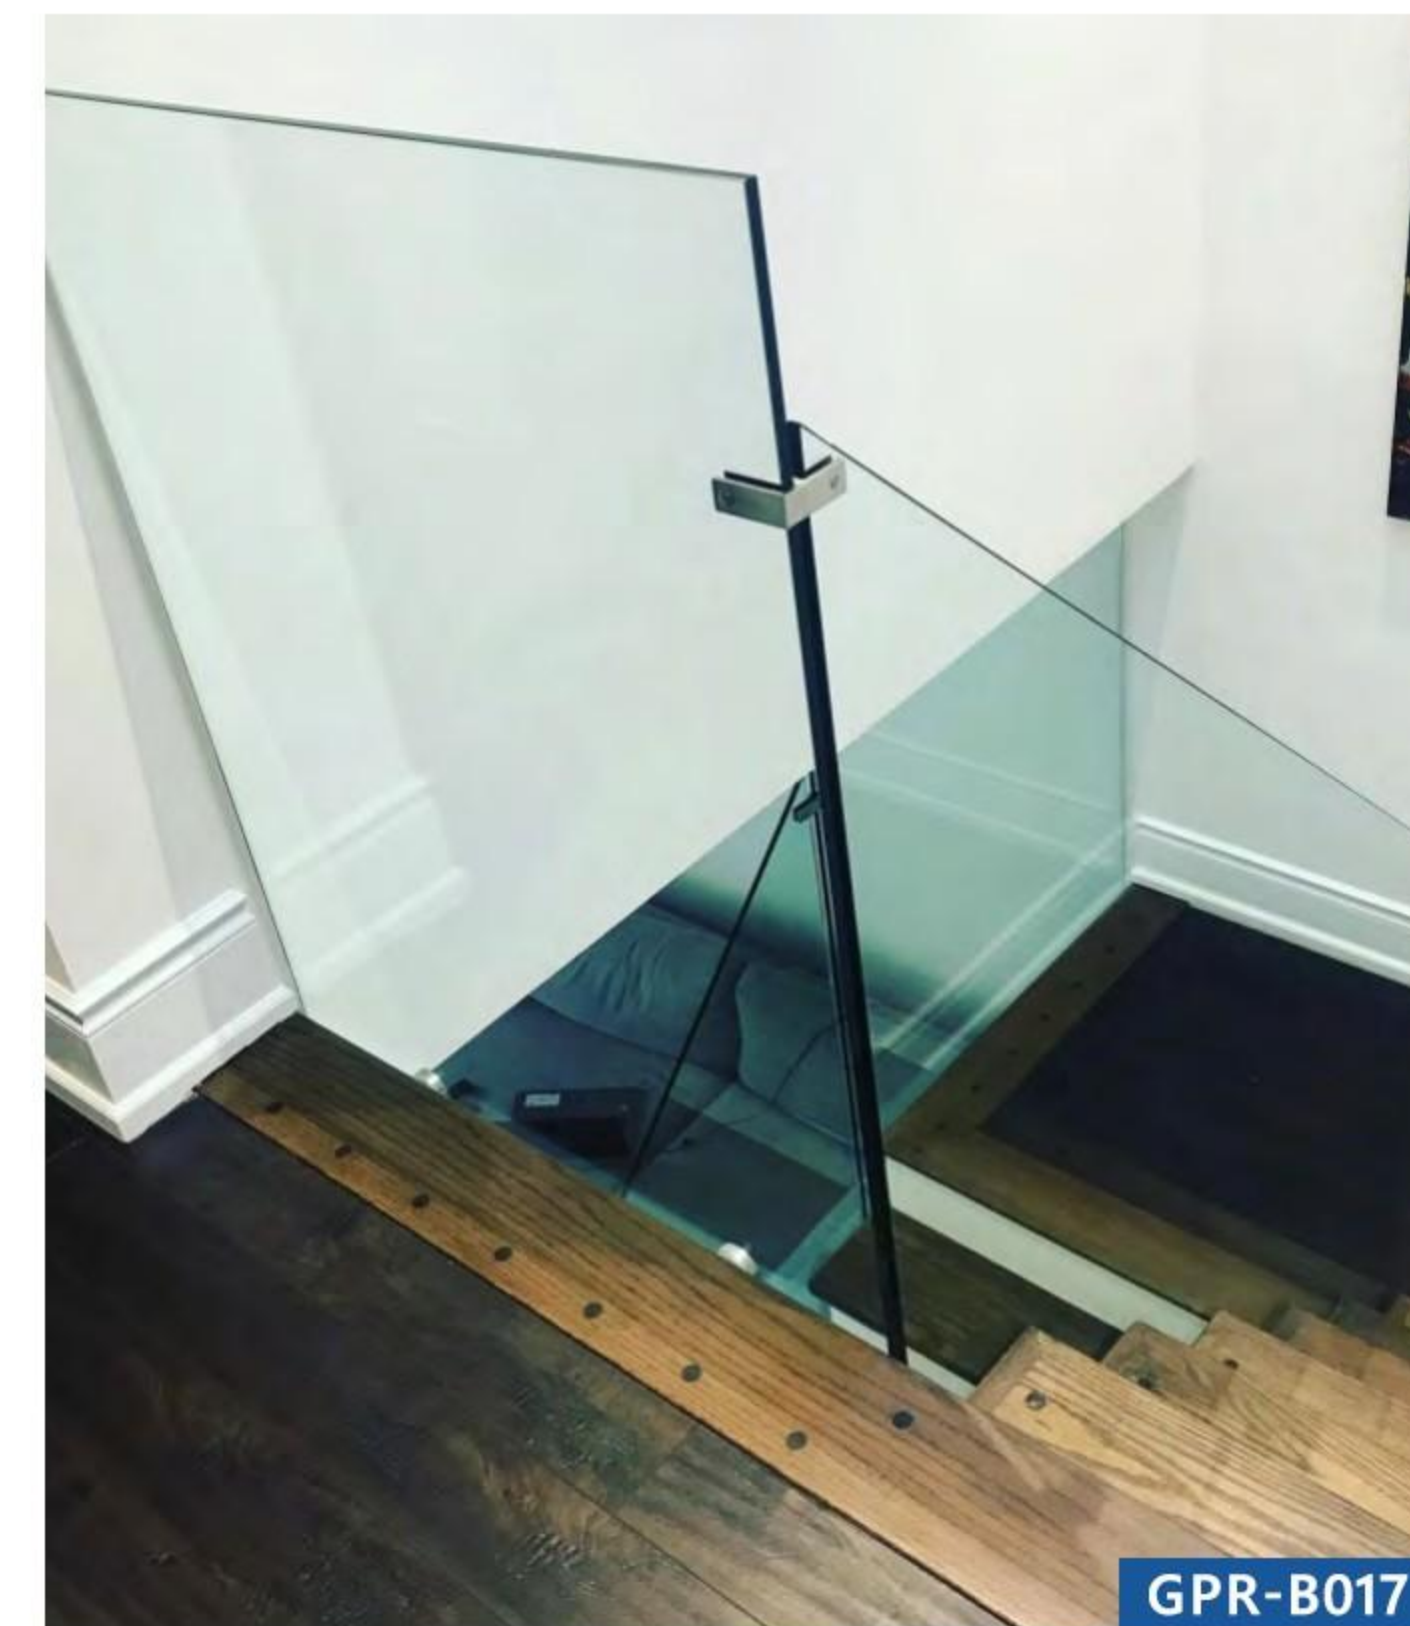

Round Post Railing

Self-closing Door Lock

Other Designs

Glass Clamp

GPR-B017

GPR-S018

Standoff Glass Railing

GPR-P003