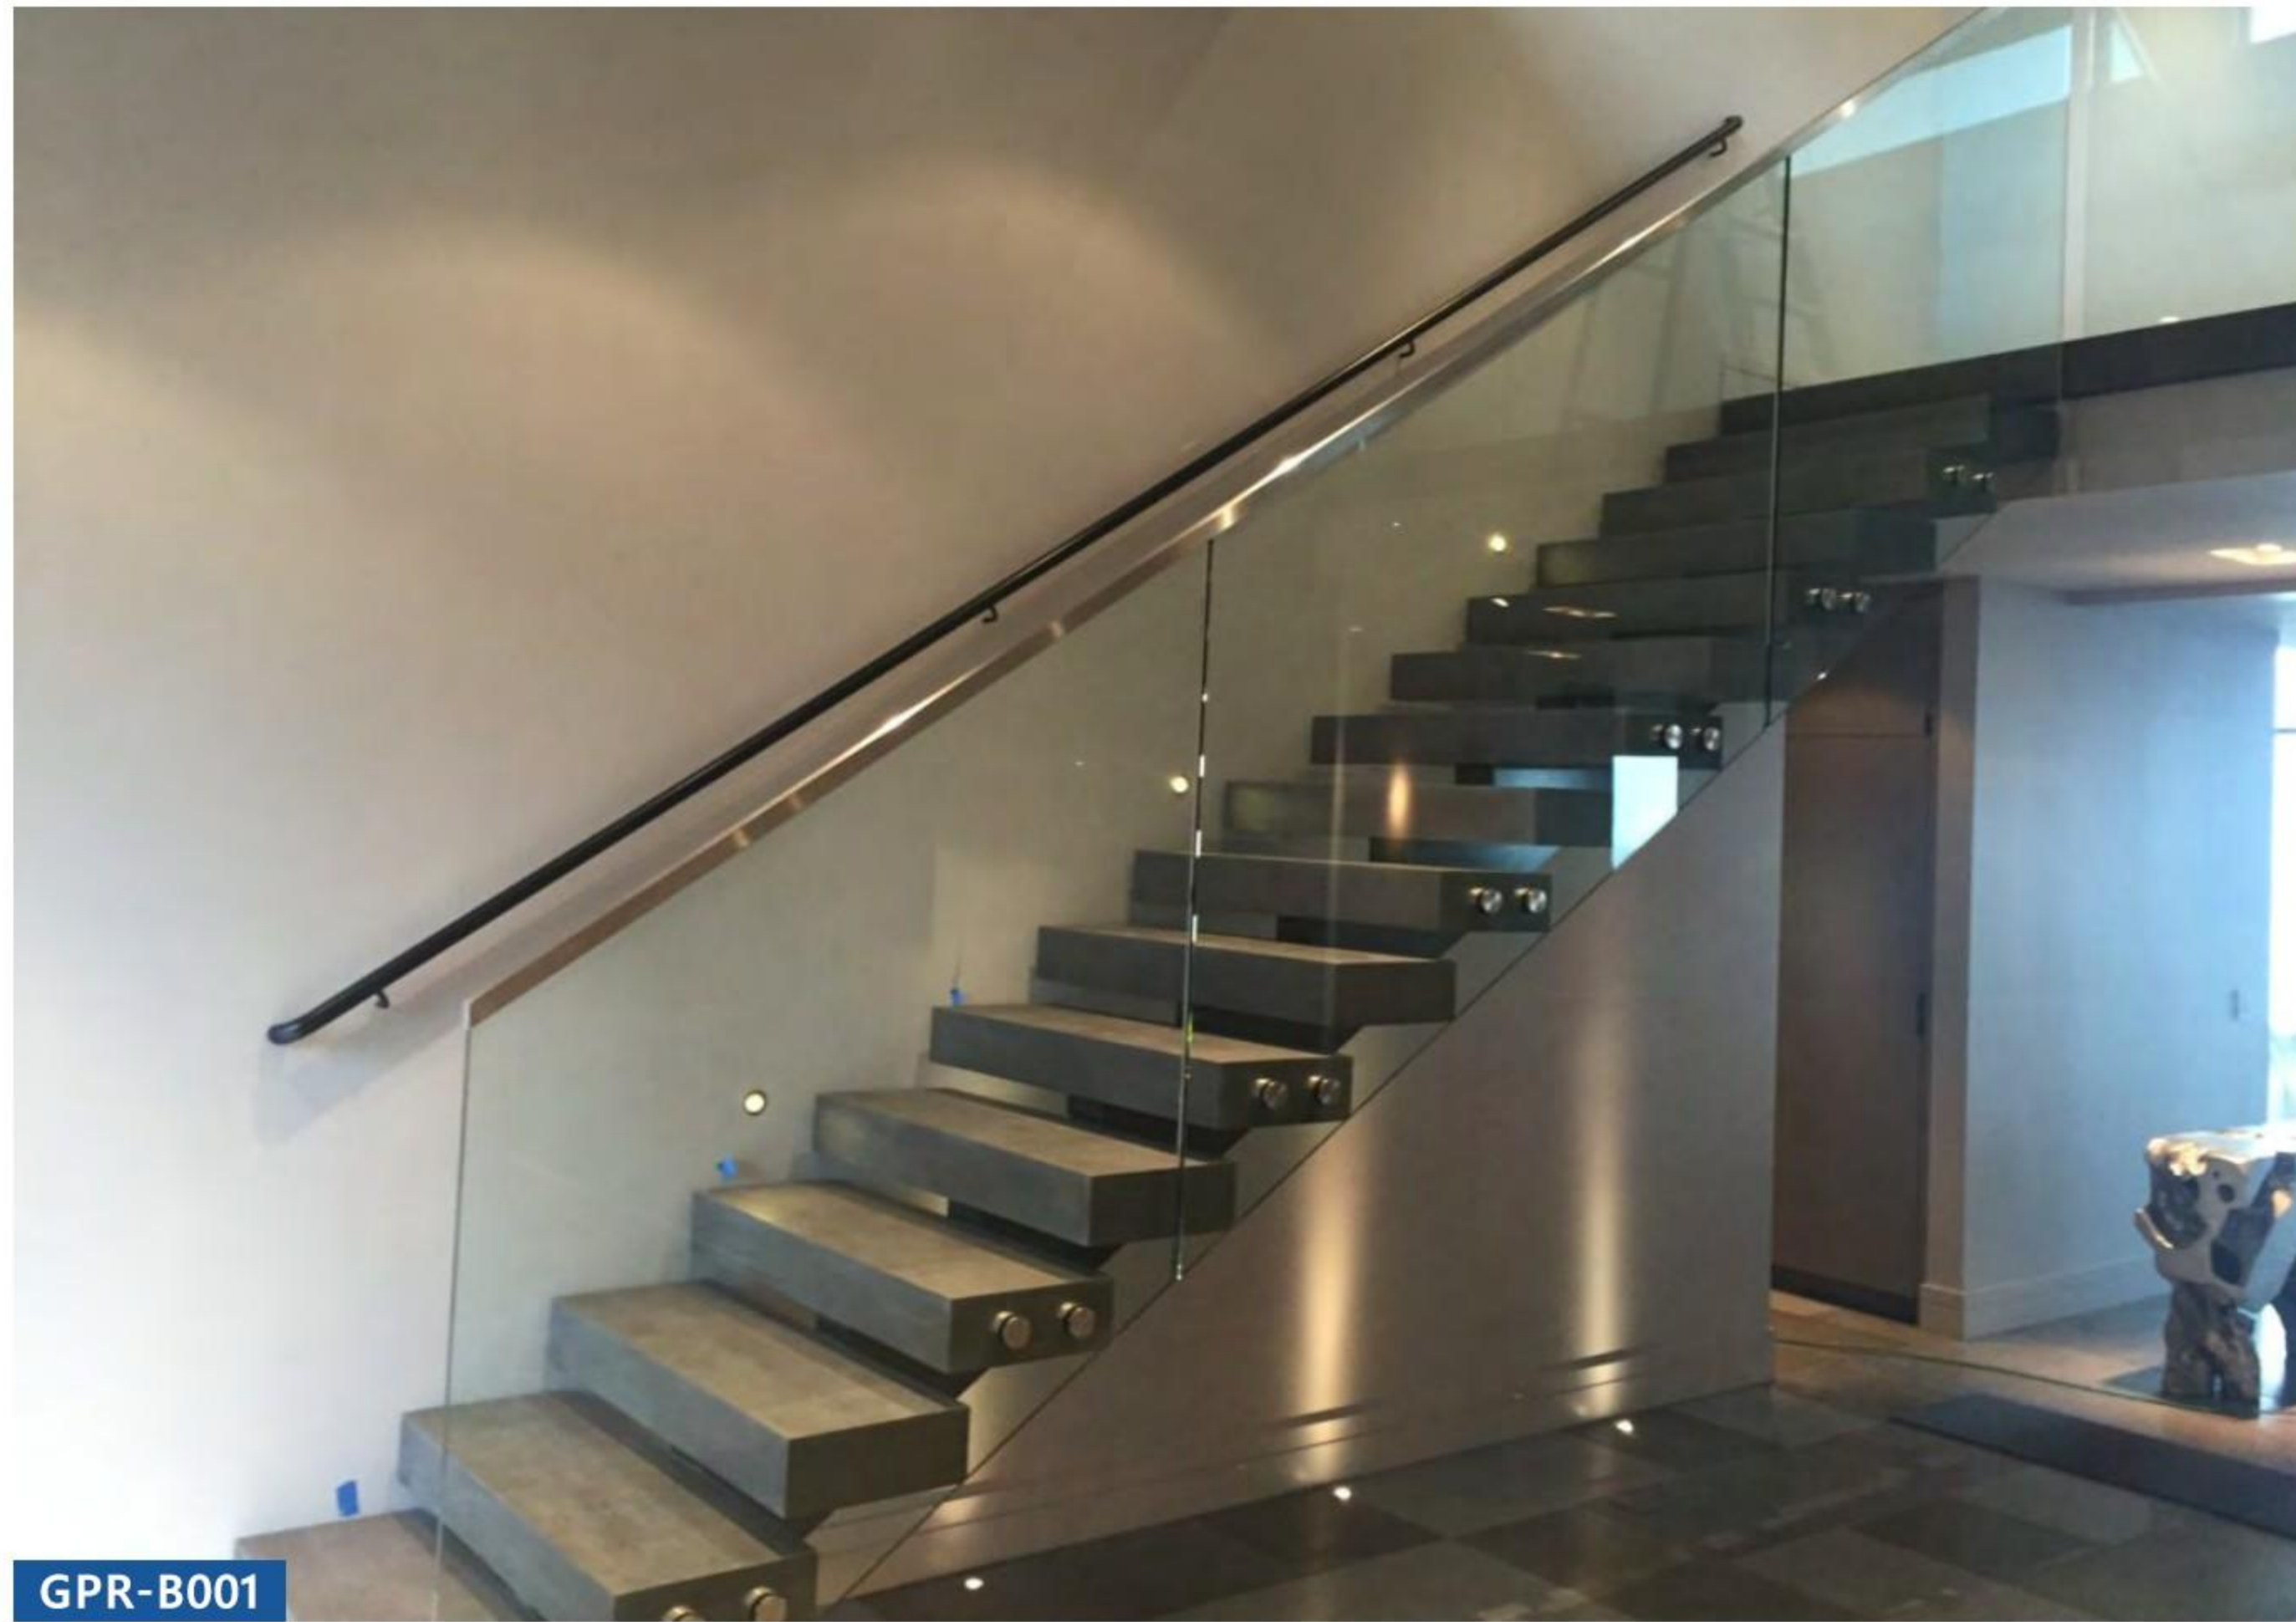

Round Post Railing

Self-closing Door Lock

Other Designs

Glass Clamp

GPR-B017

GPR-S018

Standoff Glass Railing

GPR-P003