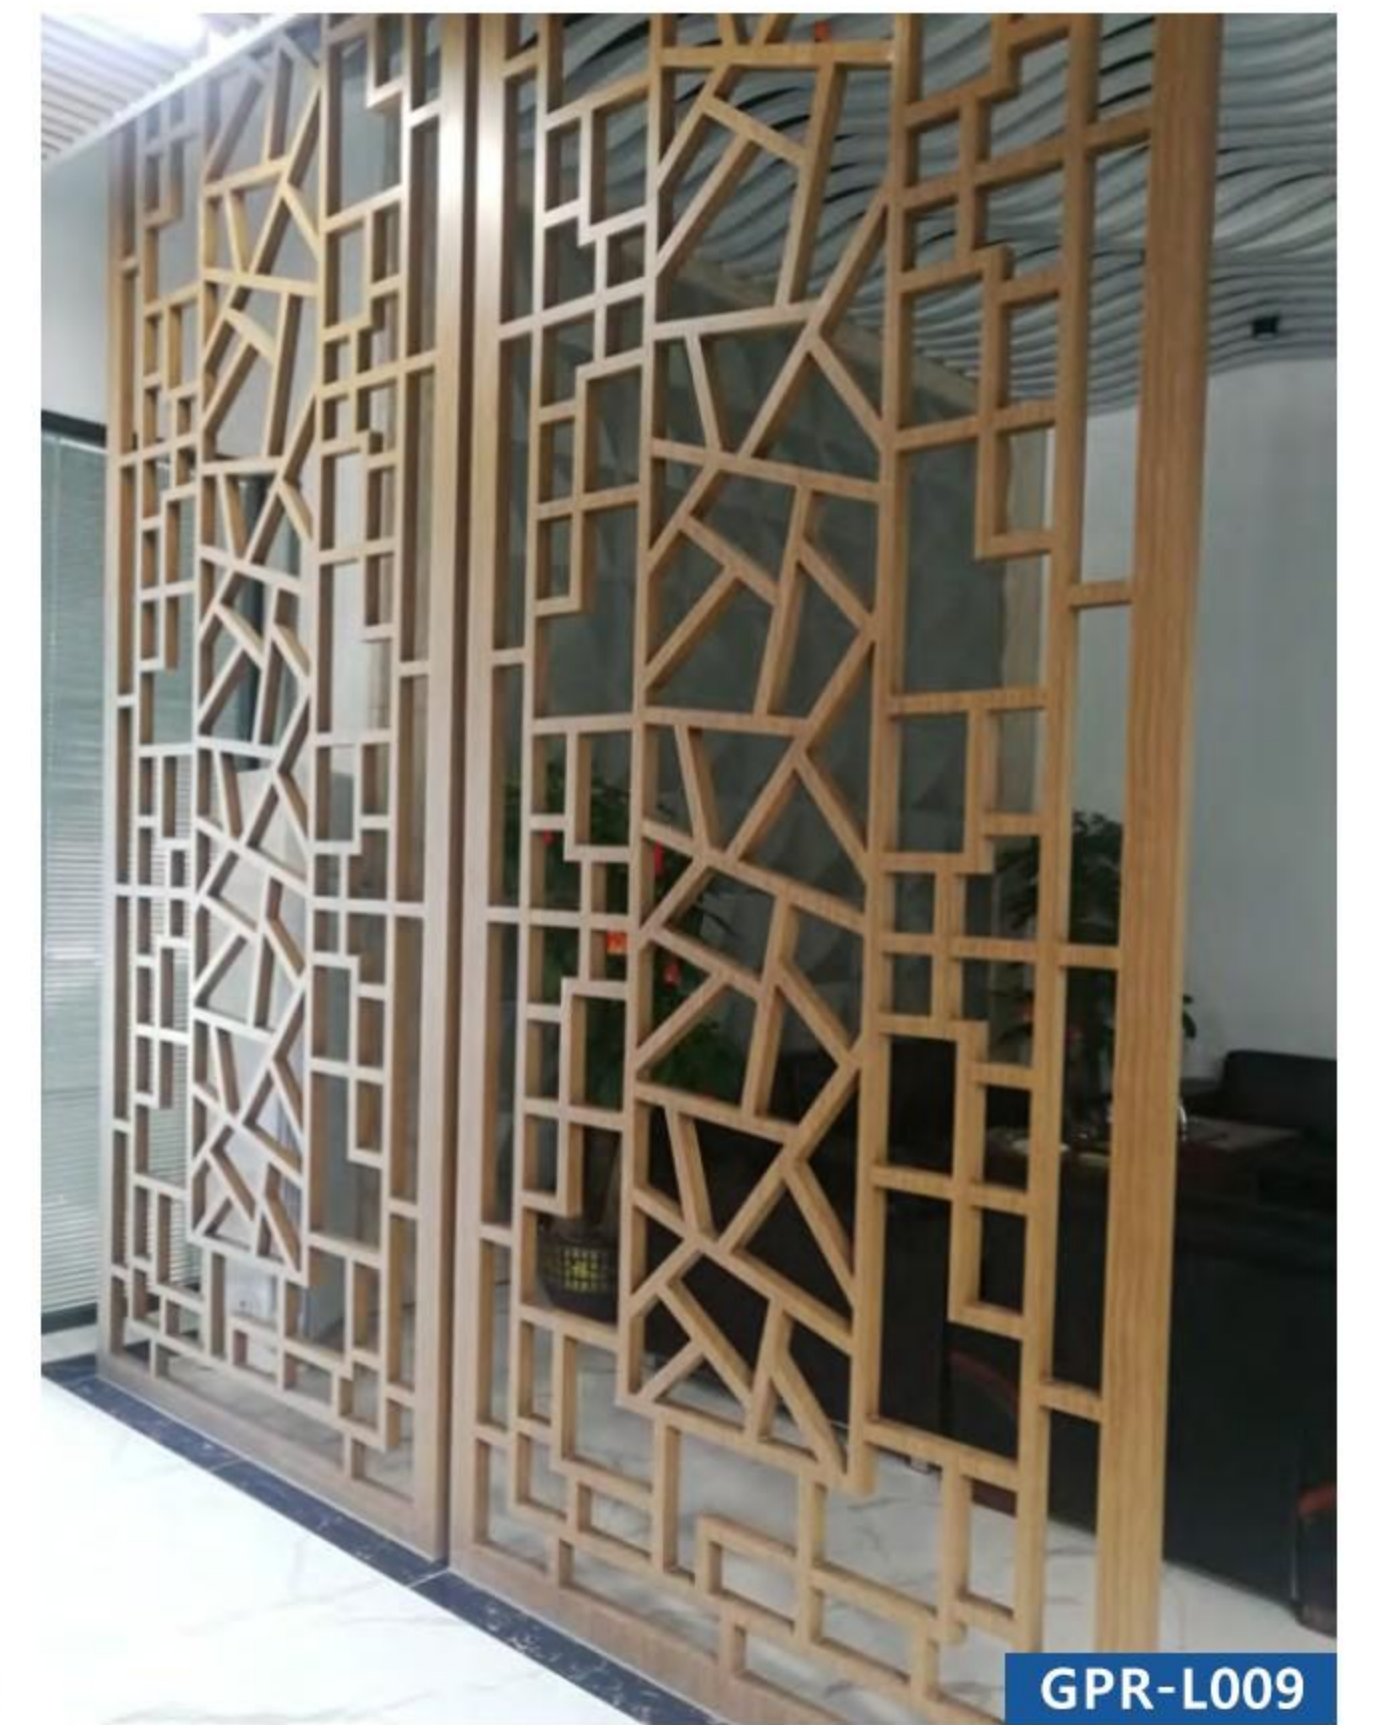

GPH-15

GPH-16

GPH-17

GPH-18

GPH-19

Laser Cutting

Project Gallery

Residences Le Sommet de
Port Balustrade Projects

Canada

- Glass Railing with Aluminum U Channel Base

- Glass Railing with Baluster Glass Clamp

- Railing

- Straight staircase

USA

- Staircase

- Railing