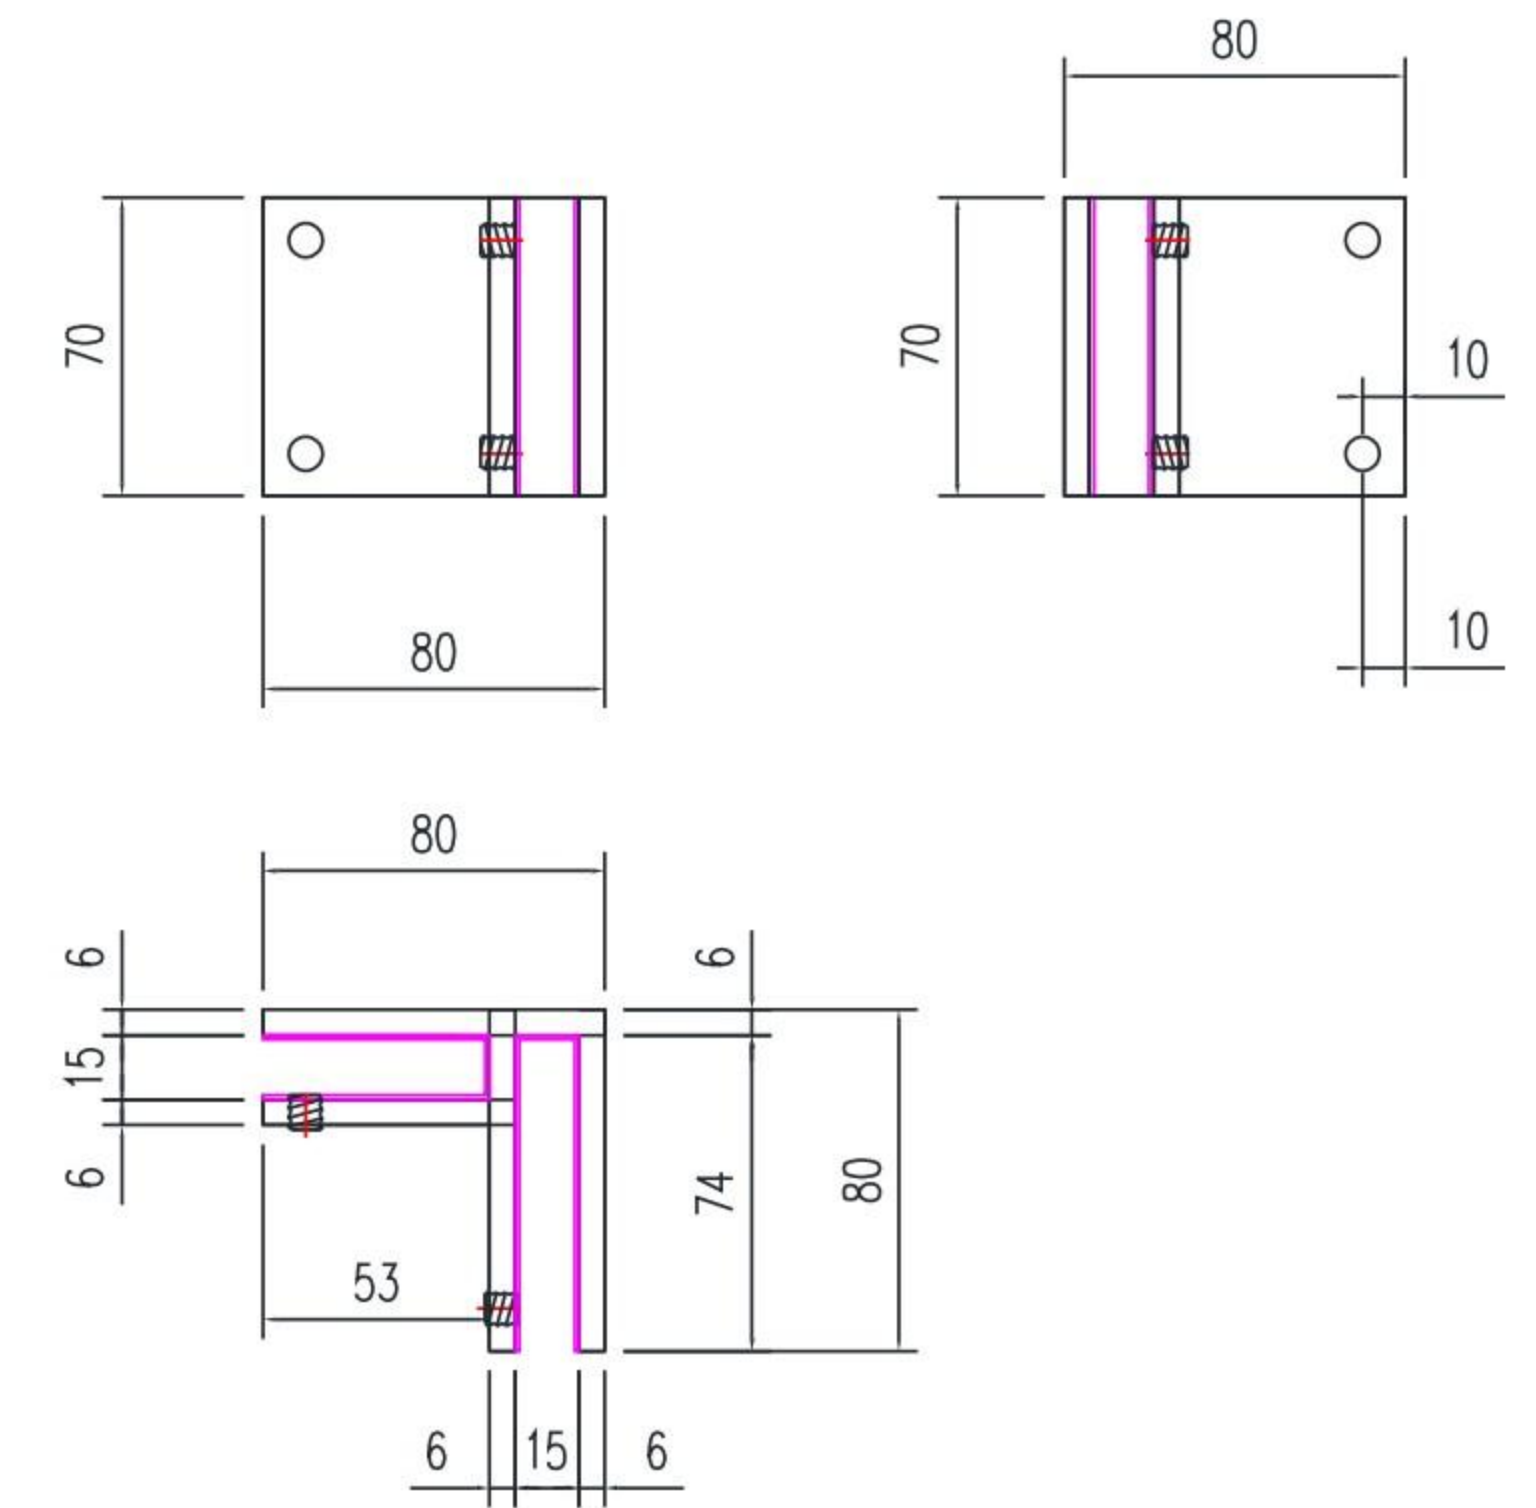

Round Post Railing

Self-closing Door Lock

Other Designs

Glass Clamp

GPR-B017

GPR-S018

Standoff Glass Railing

GPR-P003