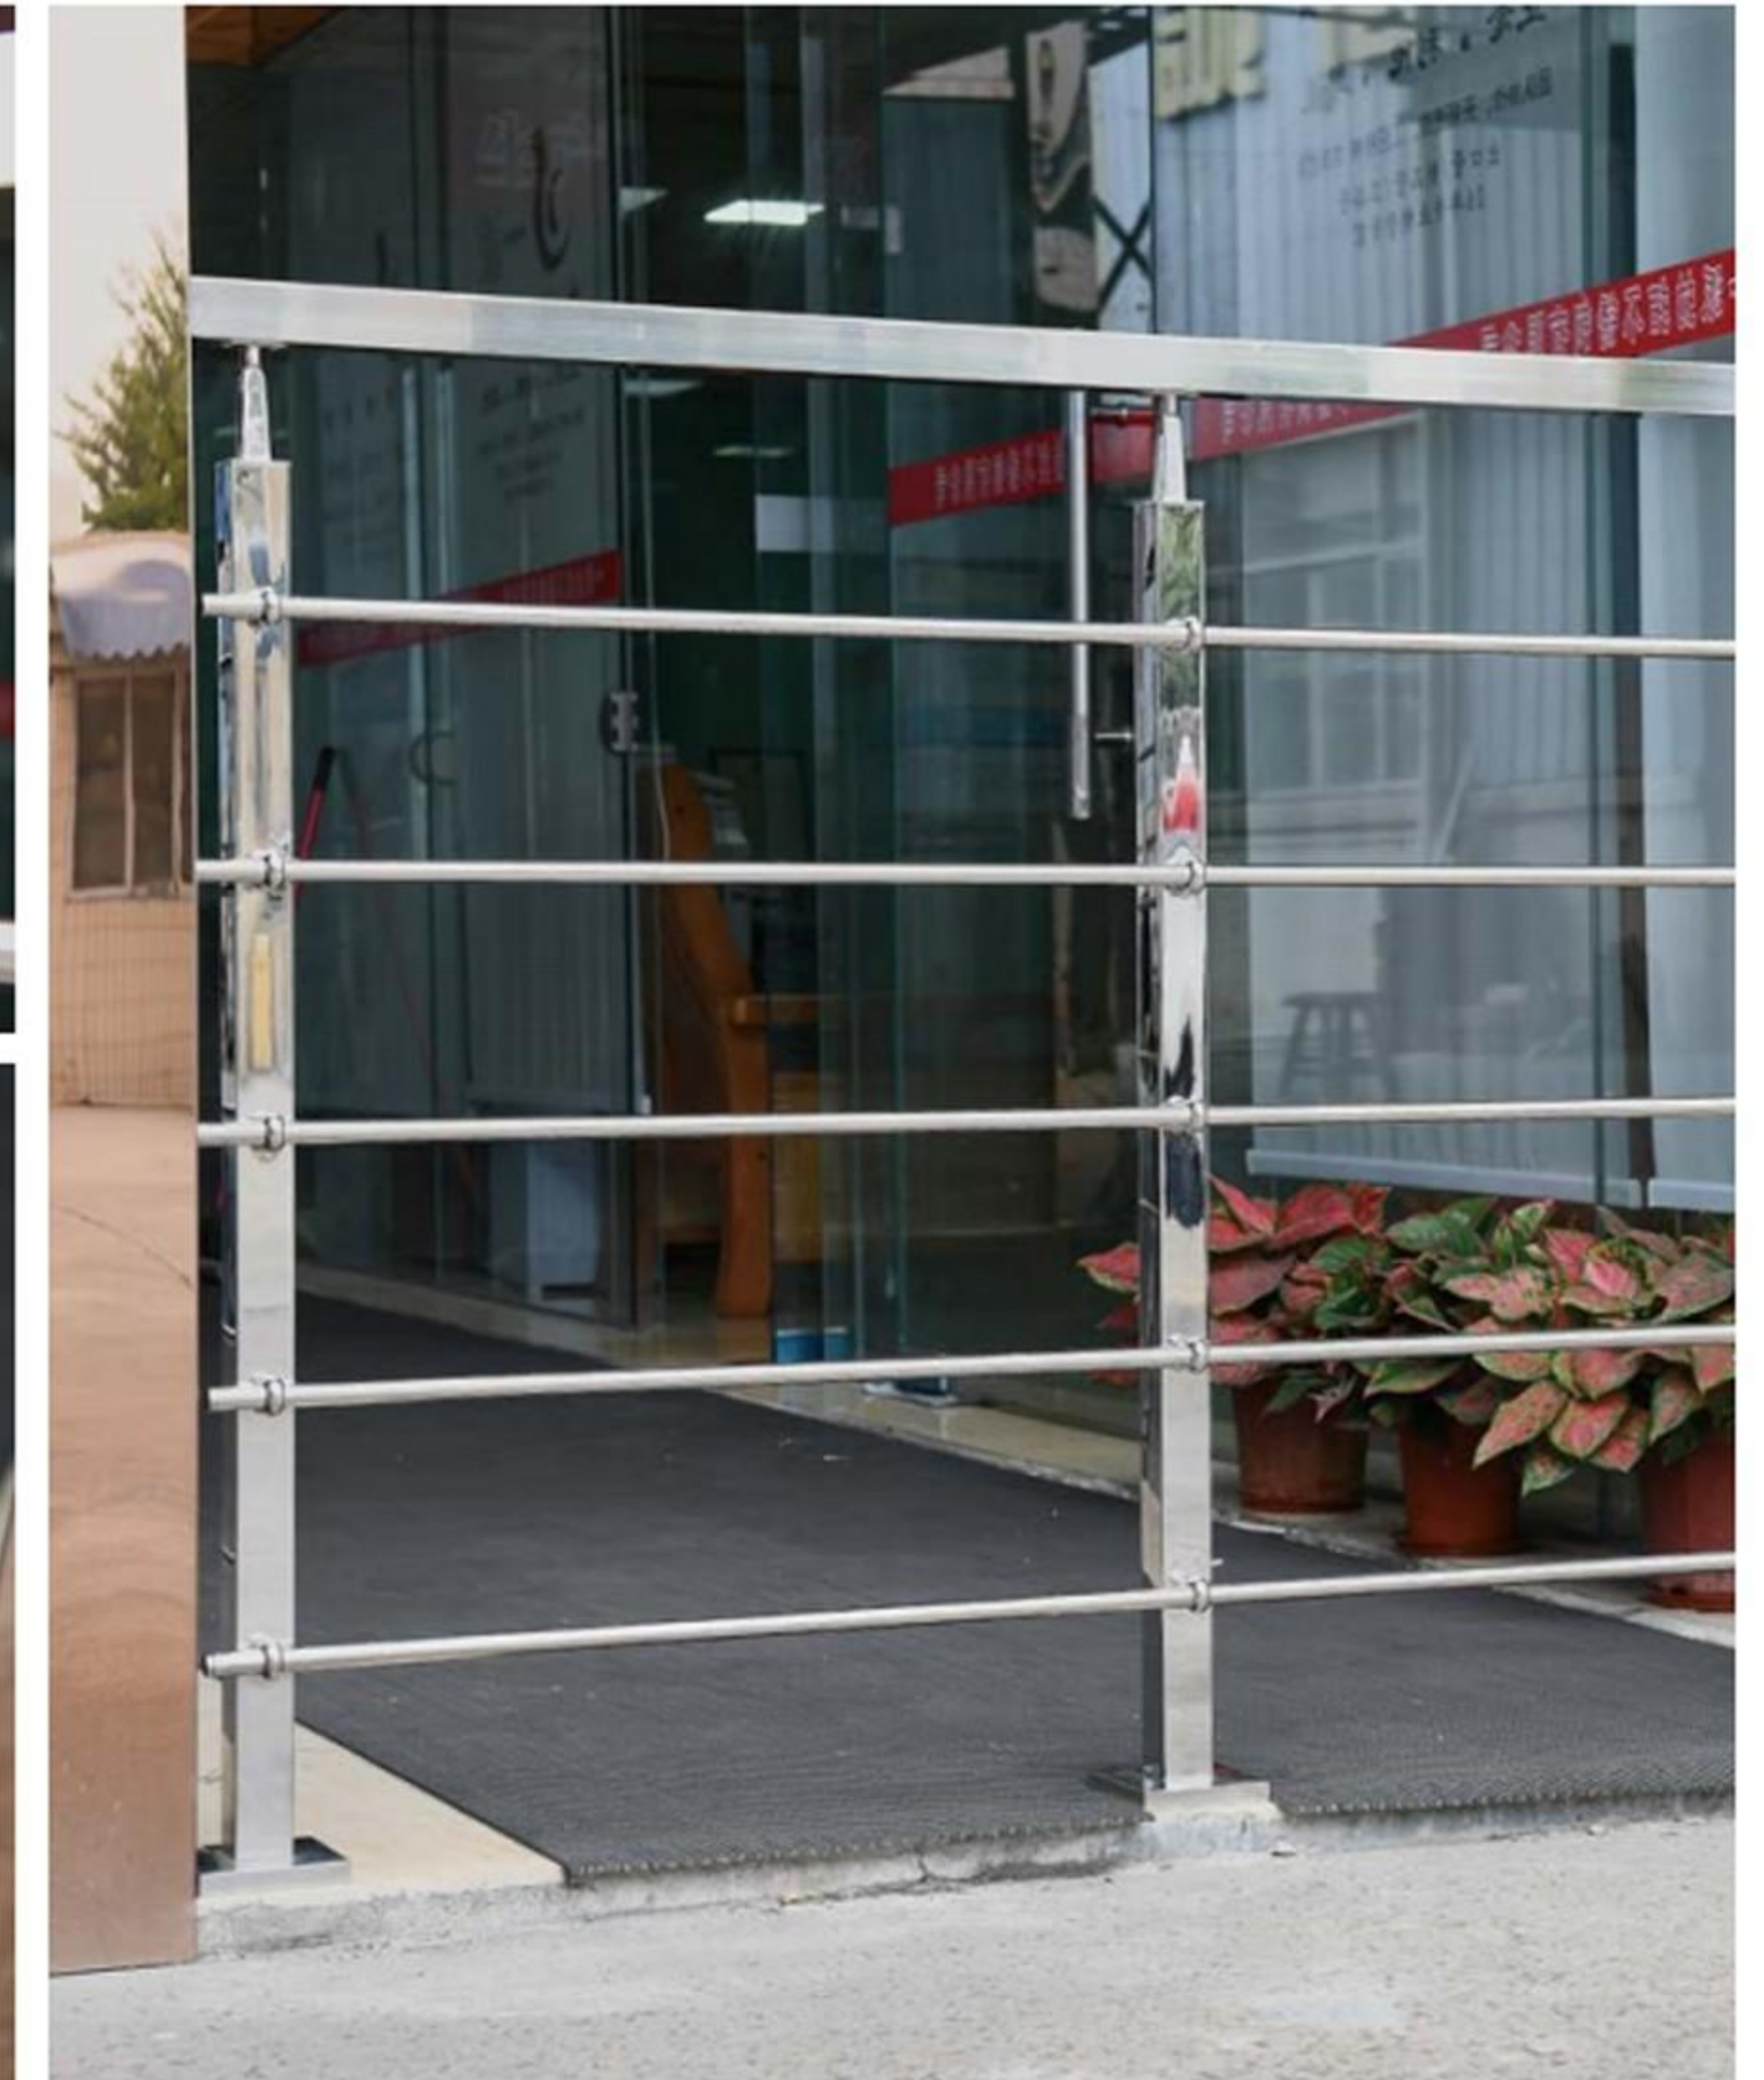

GPR-A012

END

Aluminum System

■ Cable Railing

■ Rod Railing

Glass

● Tempered Glass

● Frosted Glass