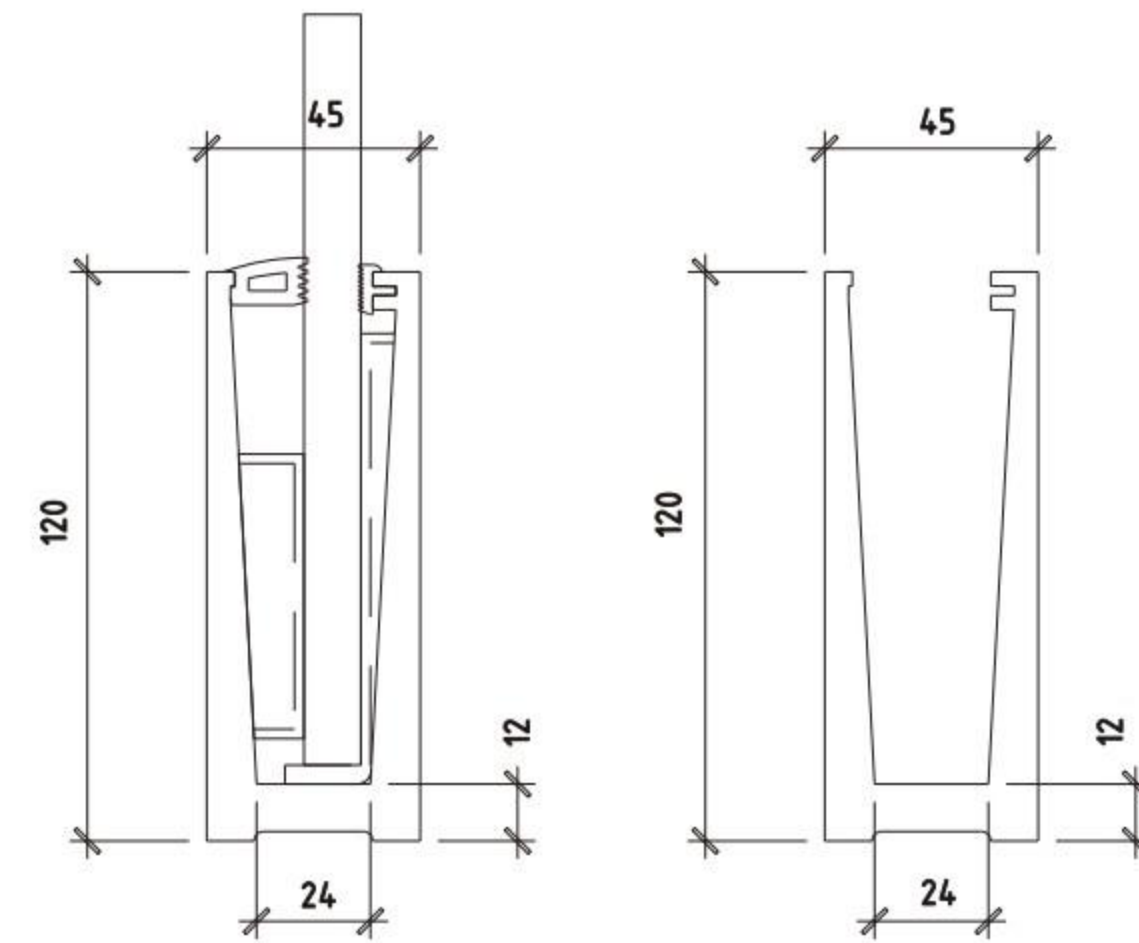

45 U Channel