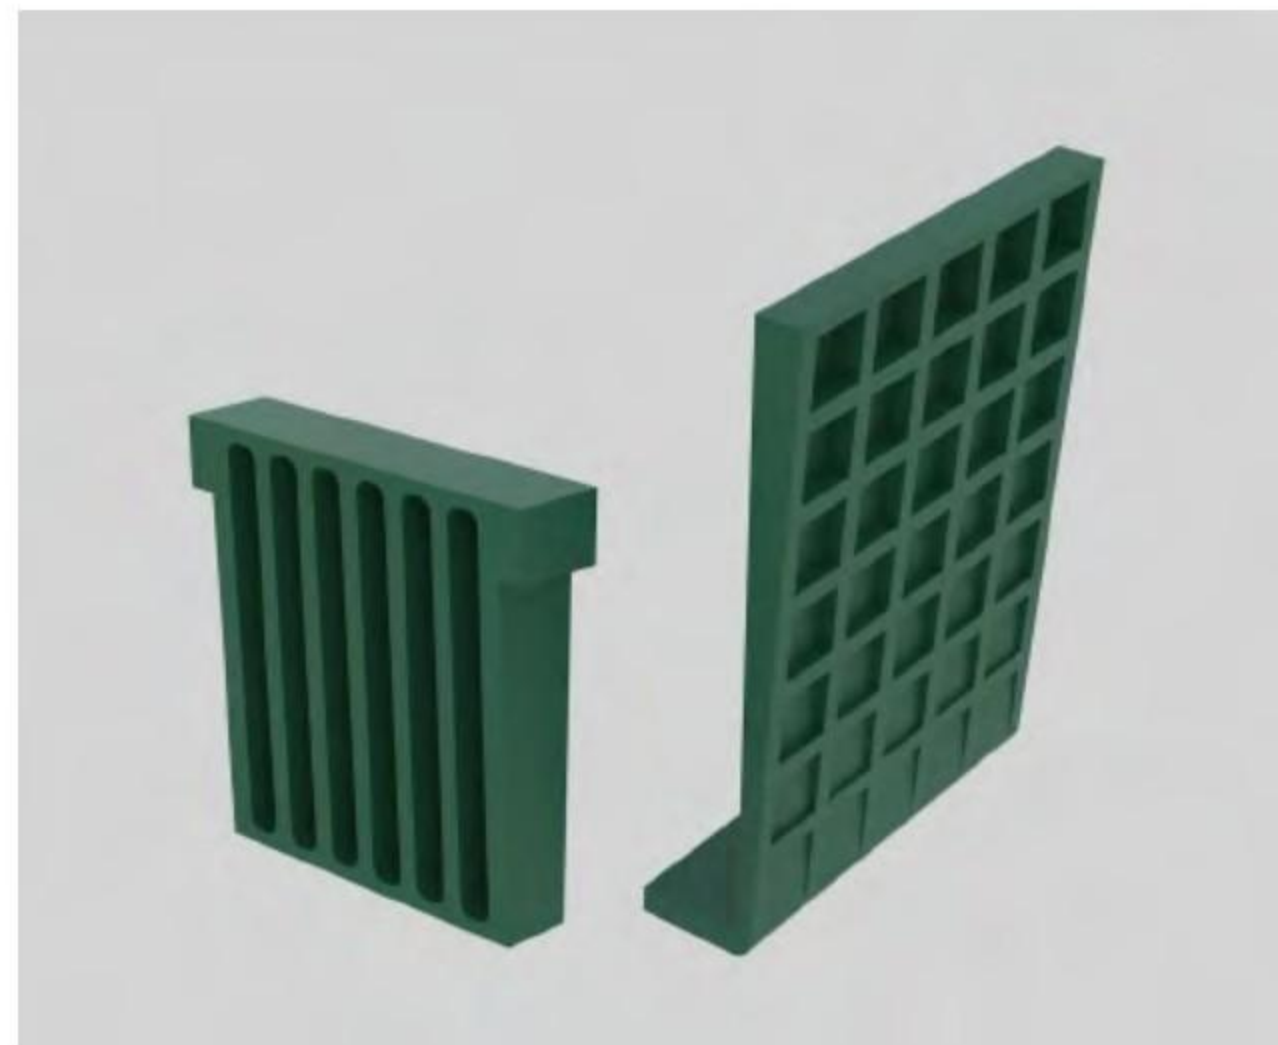

Structure of product

45 U Channel

For 12mm to 6+1.52+6mm tempered laminated glass
PAU 002

Installation Method

Other Designs

For 12mm to 15mm tempered glass

For 12mm to 19mm tempered glass

For 12mm to 6+1.52+6mm tempered laminated glass