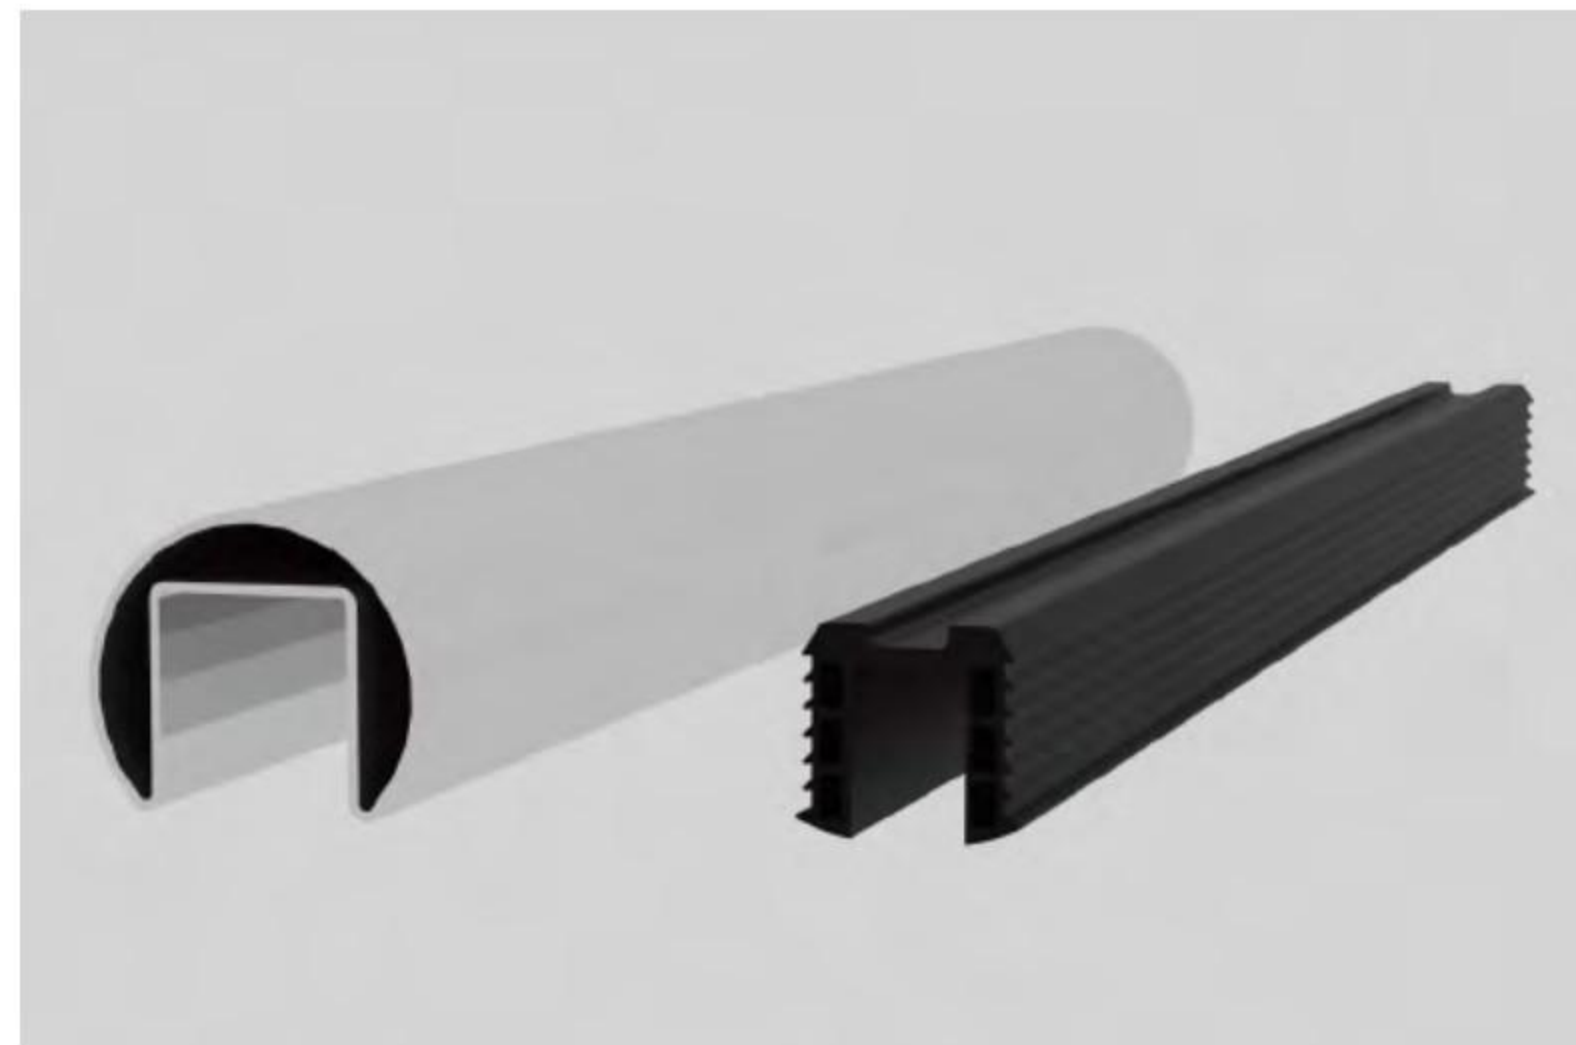

Installation Method