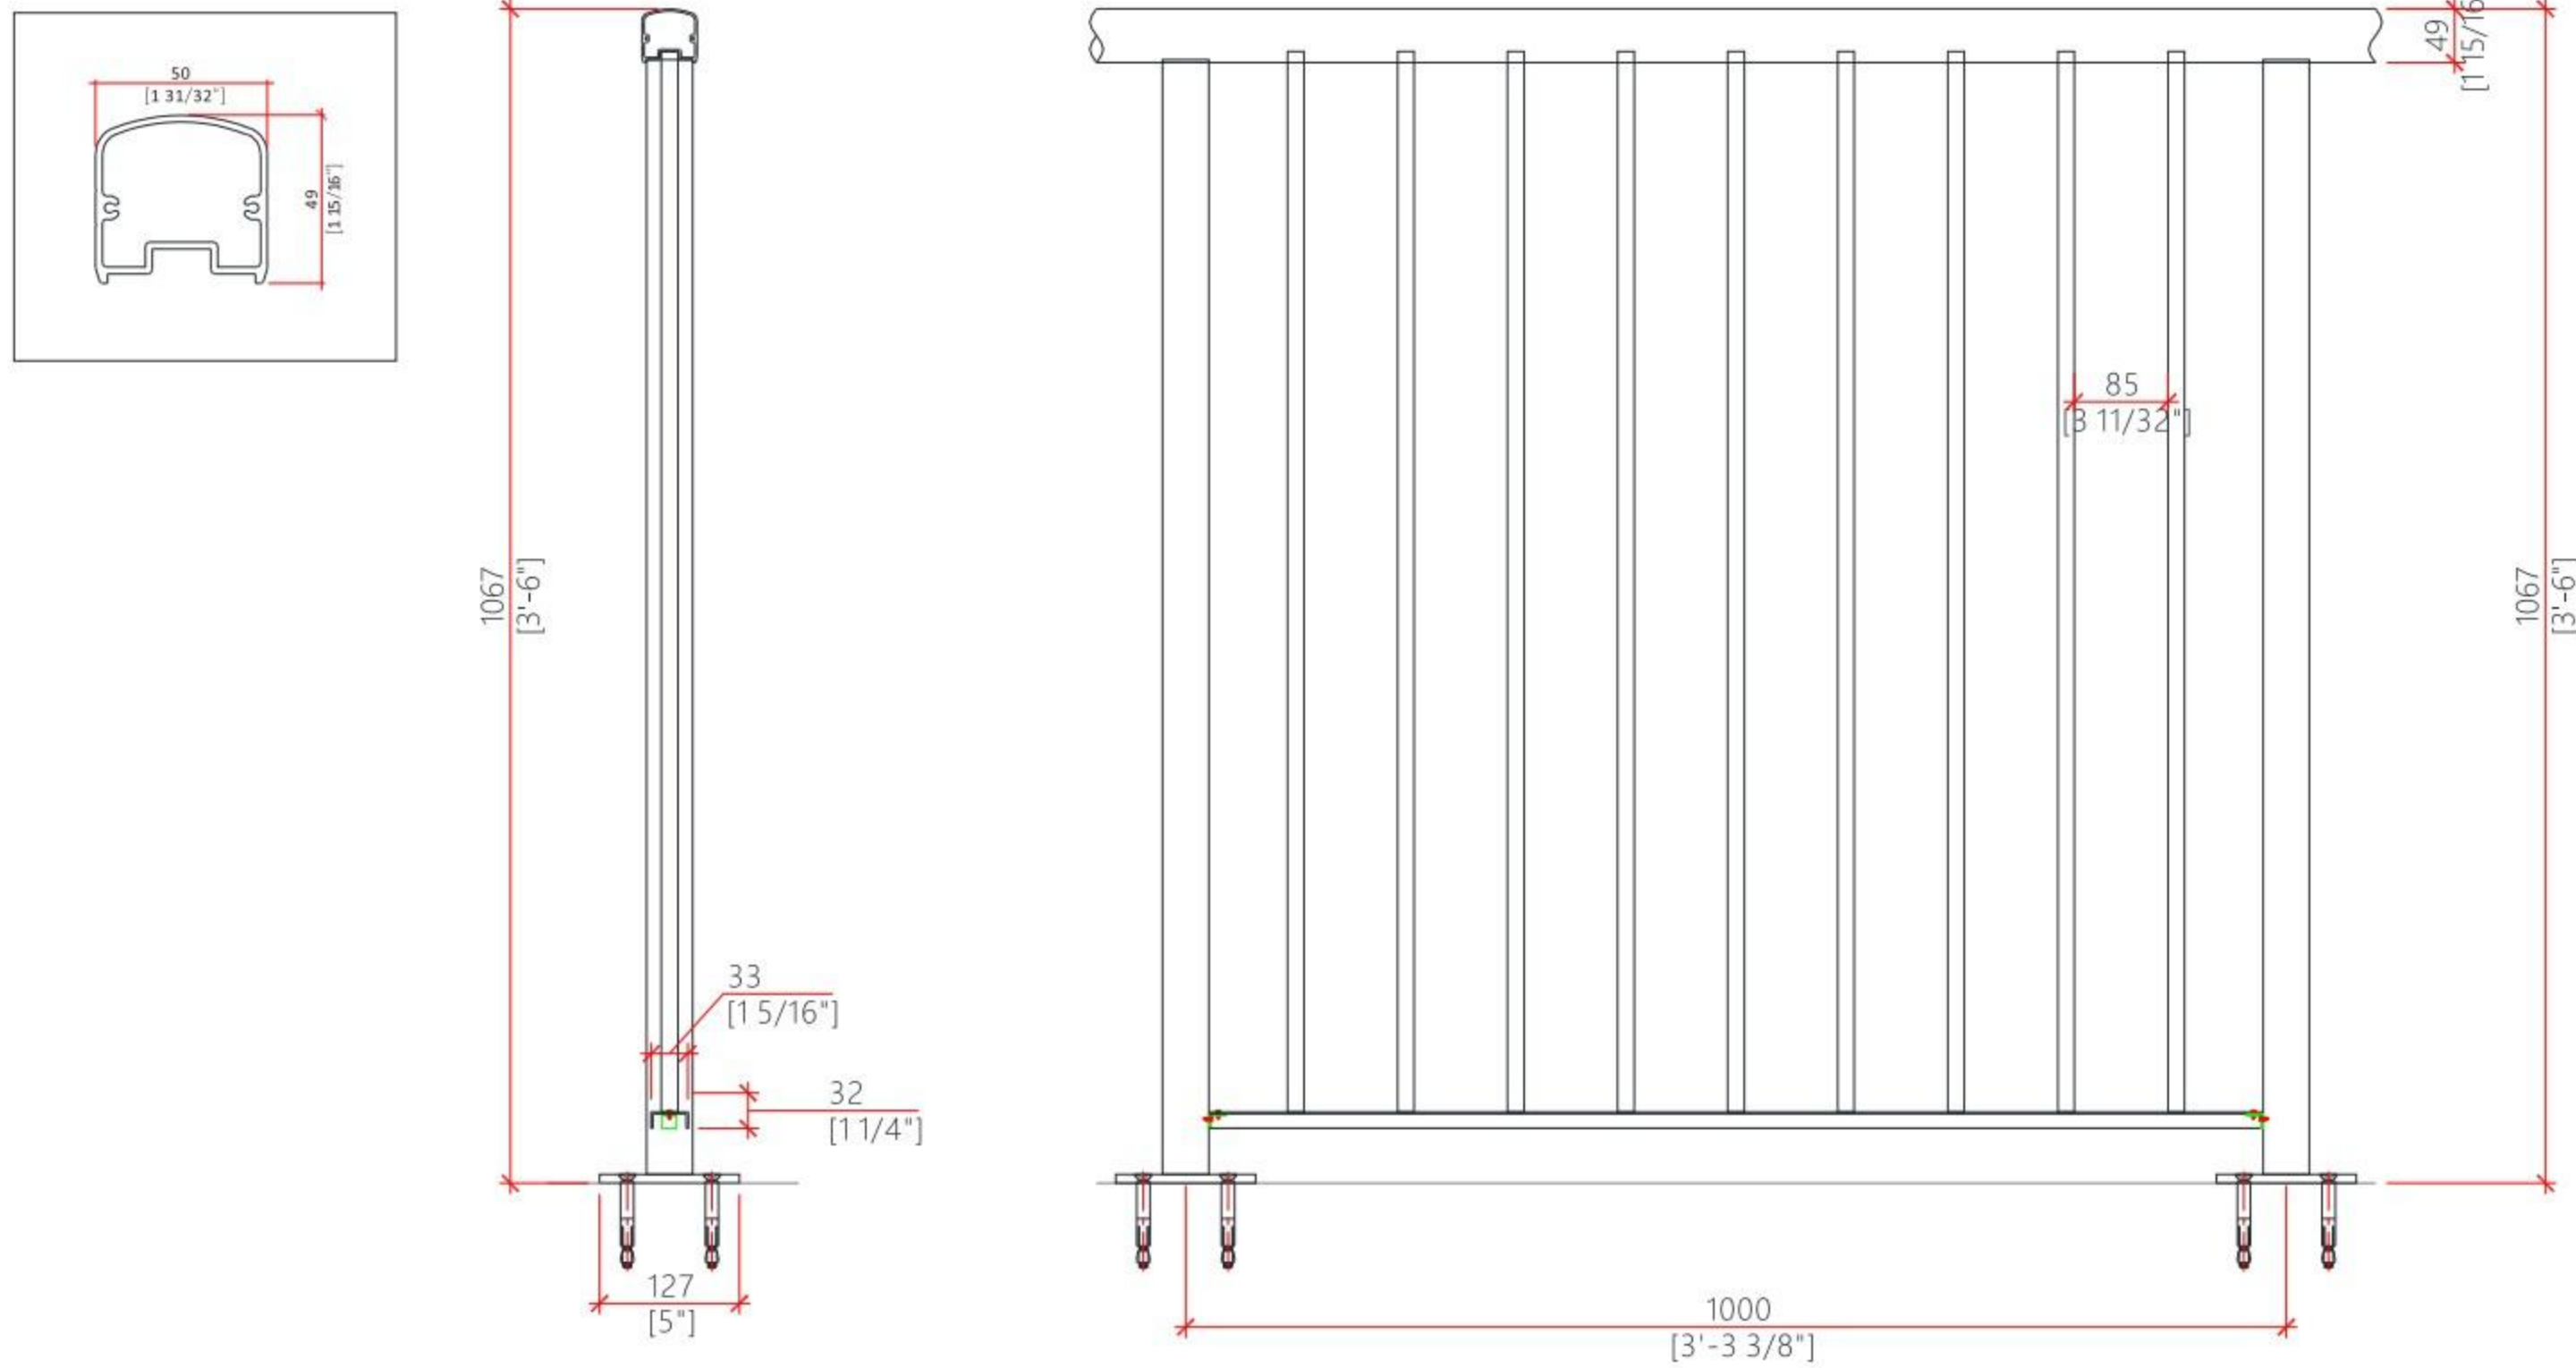

Aluminum System