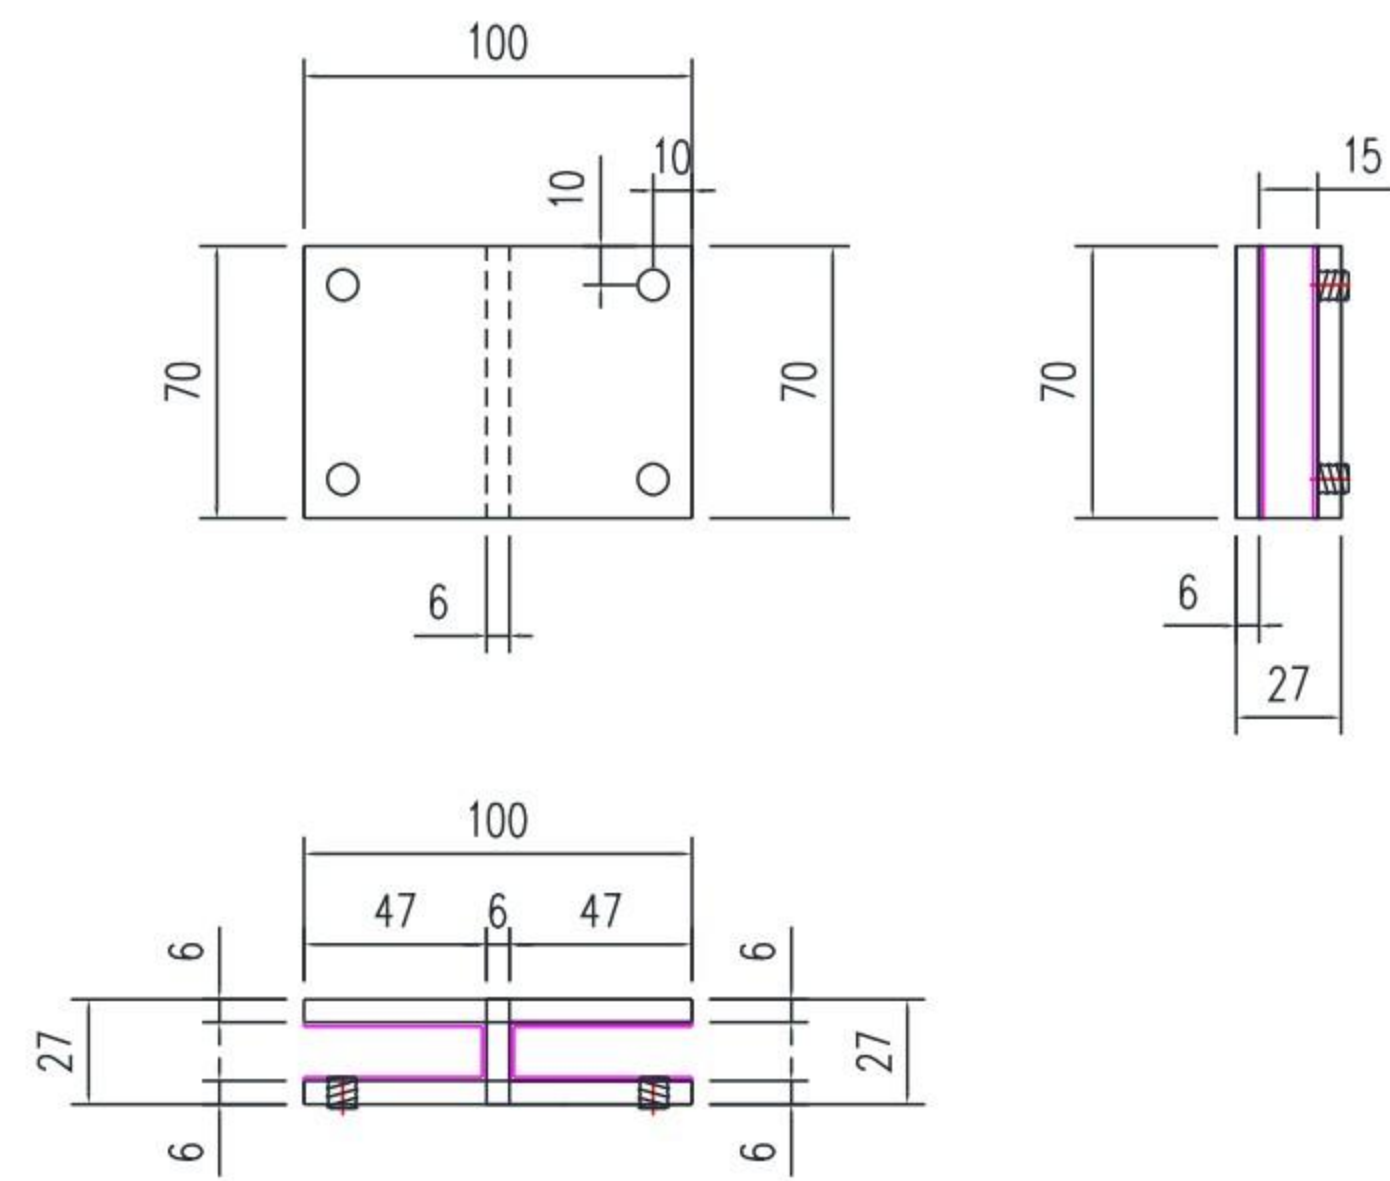

GPR-S001

GPR-S002

GPR-S003

Square Spigot
Size 40 x 40 x 160mm
Size 50 x 50 x 200mm

GPS 002

GPR-S005

GPR-S004

GPR-S006

Round Post Railing

Self-closing Door Lock

Other Designs

Glass Clamp

GPR-B017

GPR-S018

Standoff Glass Railing

GPR-P003