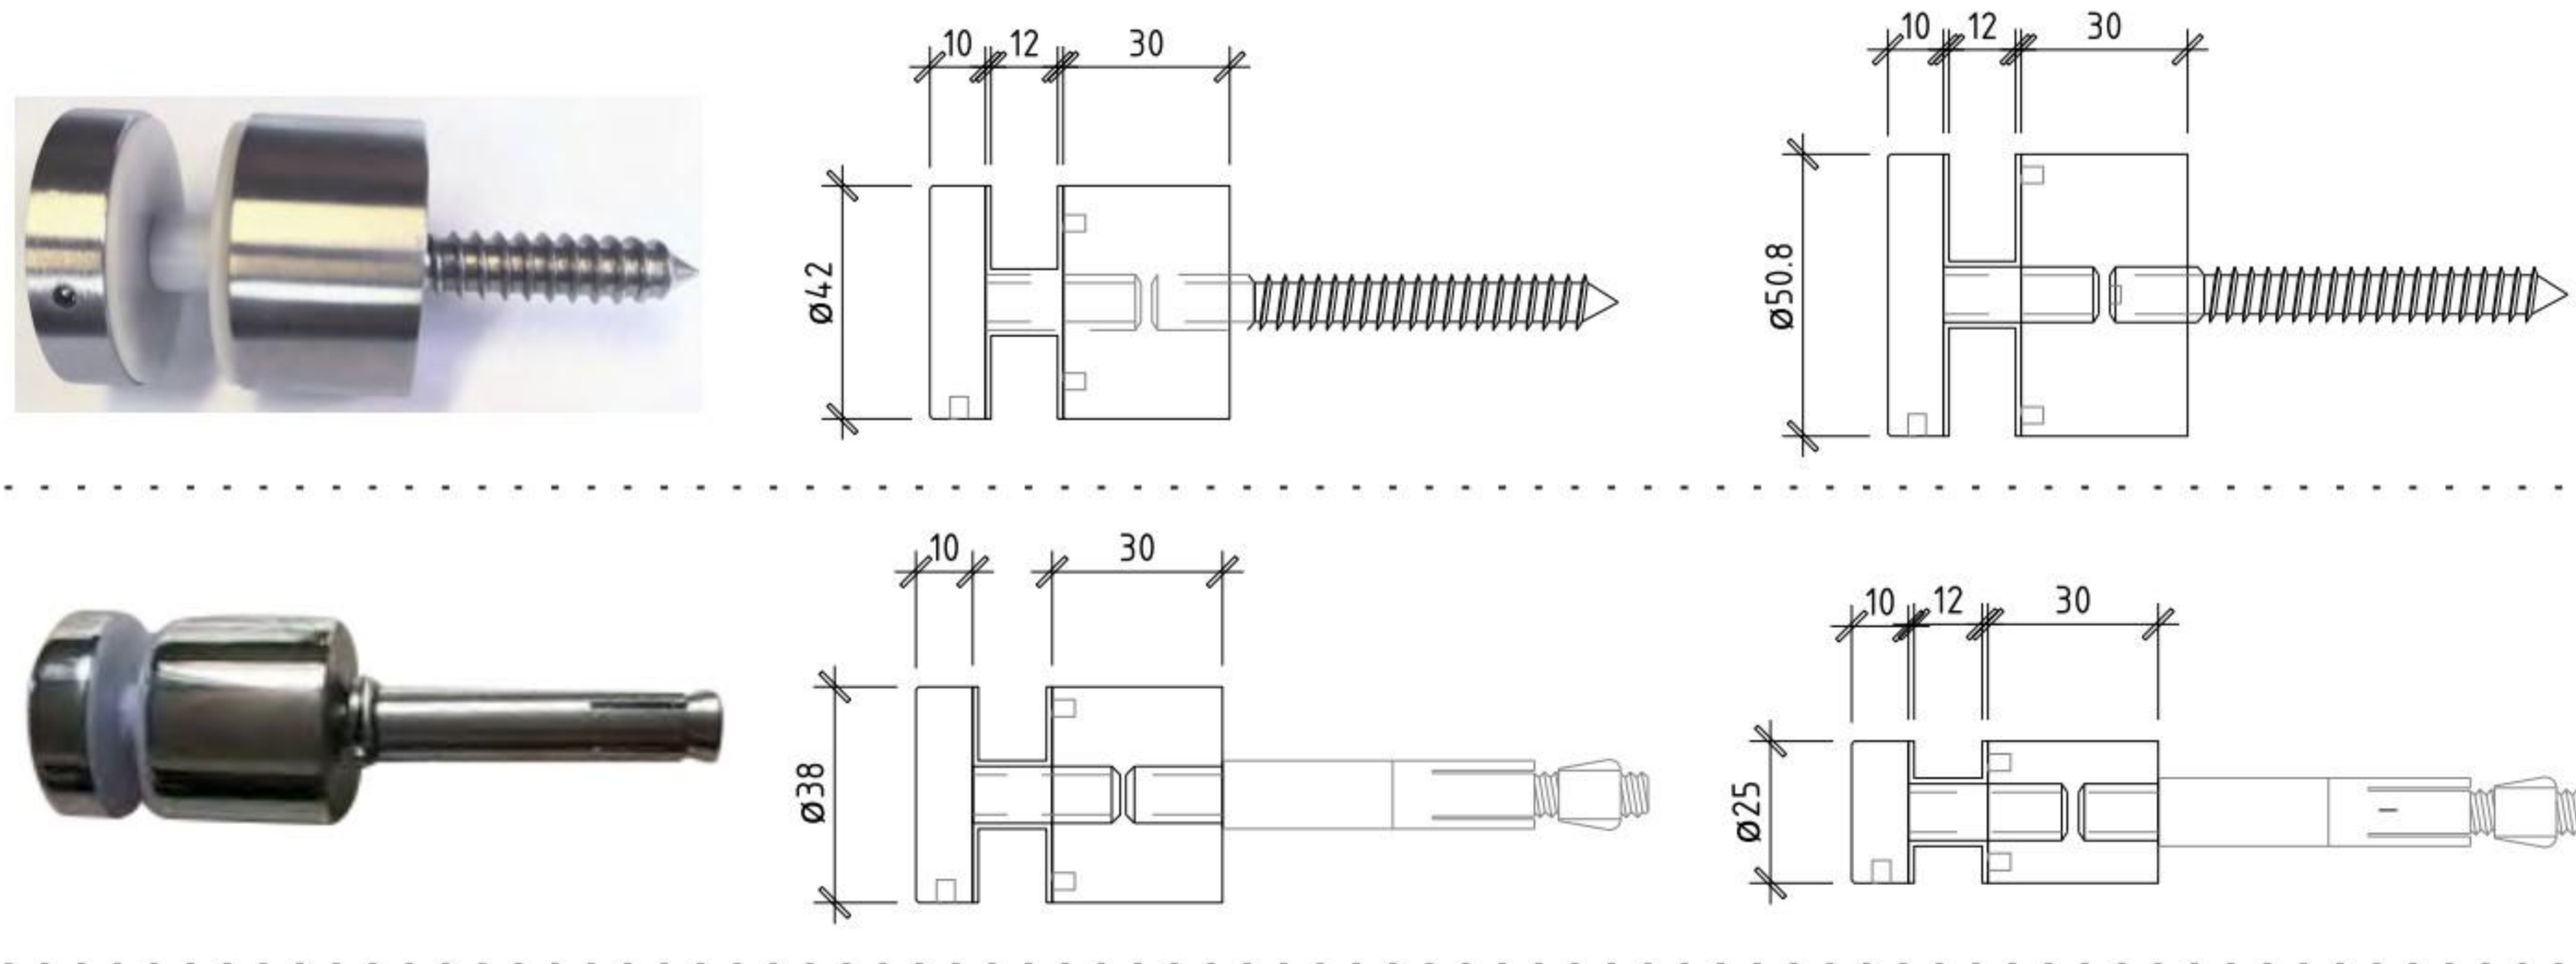

Round Post Railing

Self-closing Door Lock

Other Designs

Glass Clamp

GPR-B017

GPR-S018

Standoff Glass Railing

GPR-P003