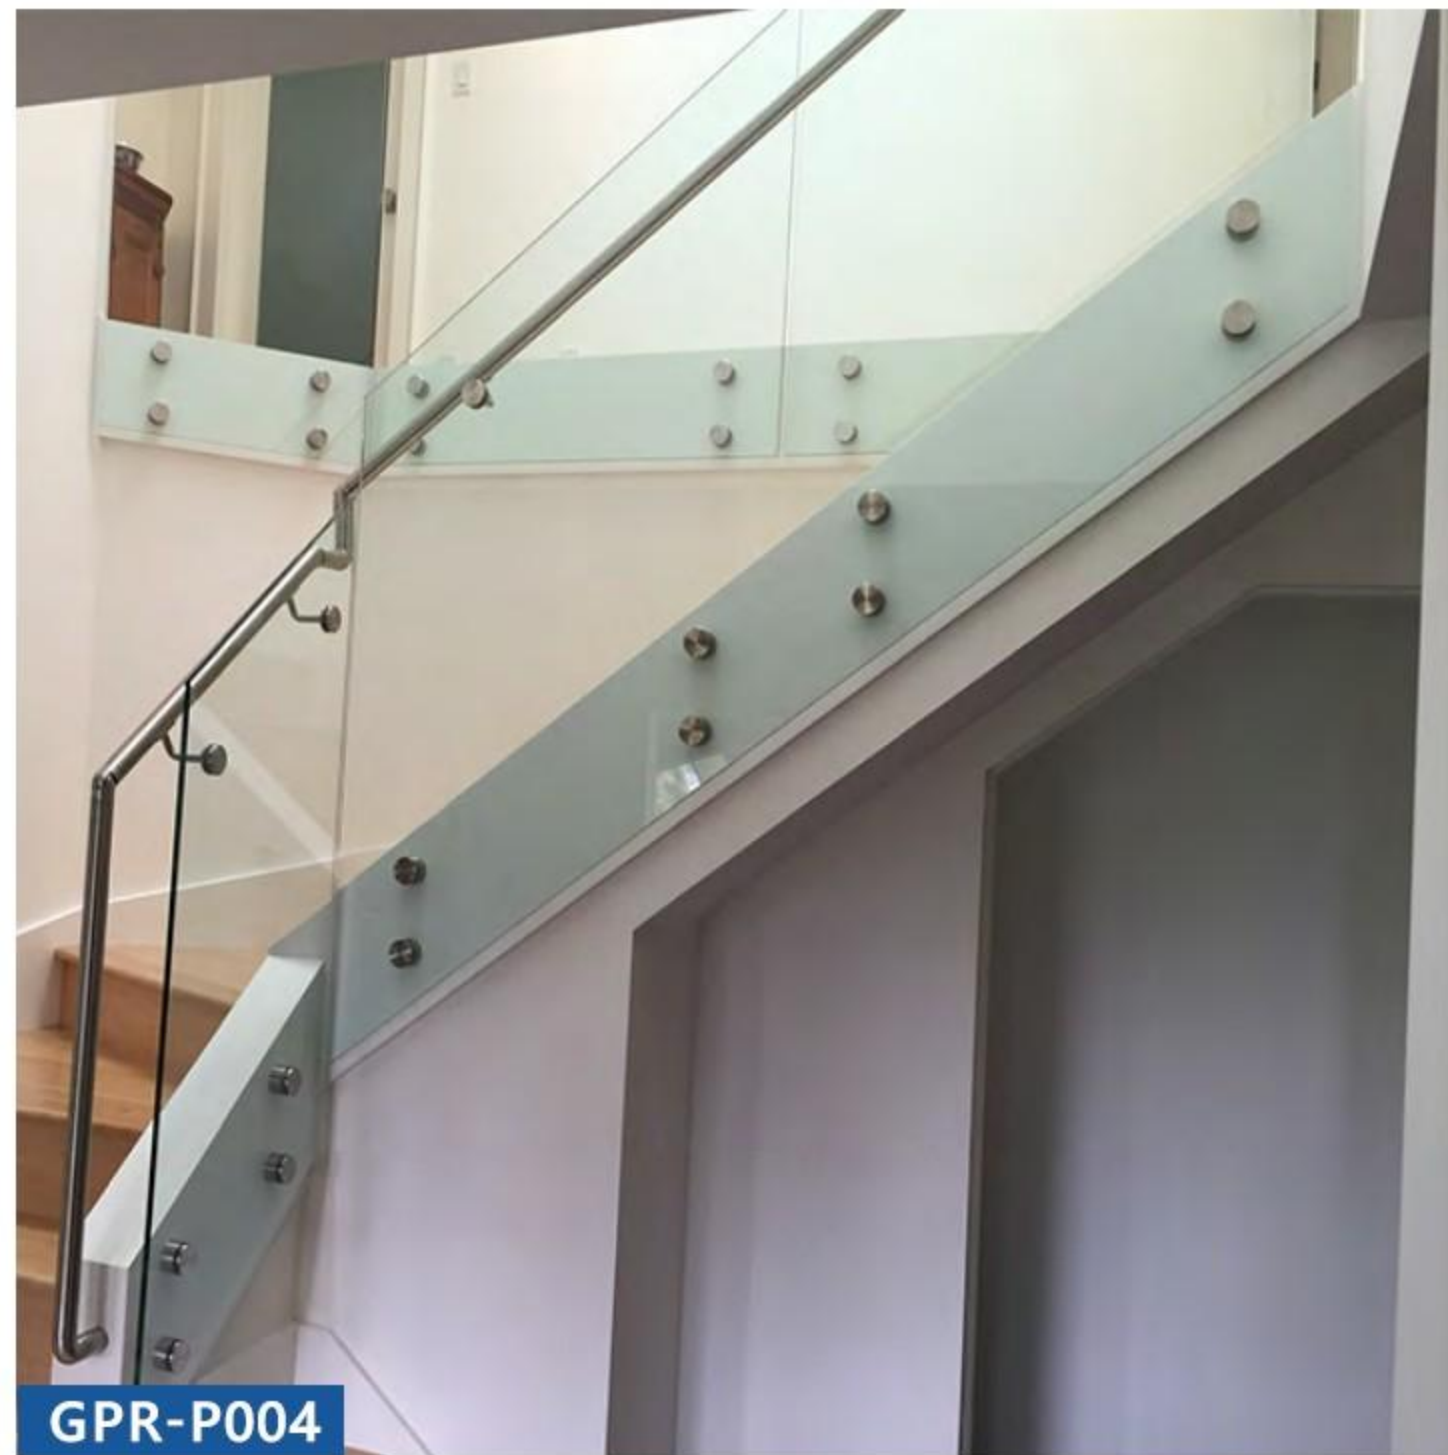

GPR-P005

GPR-P004