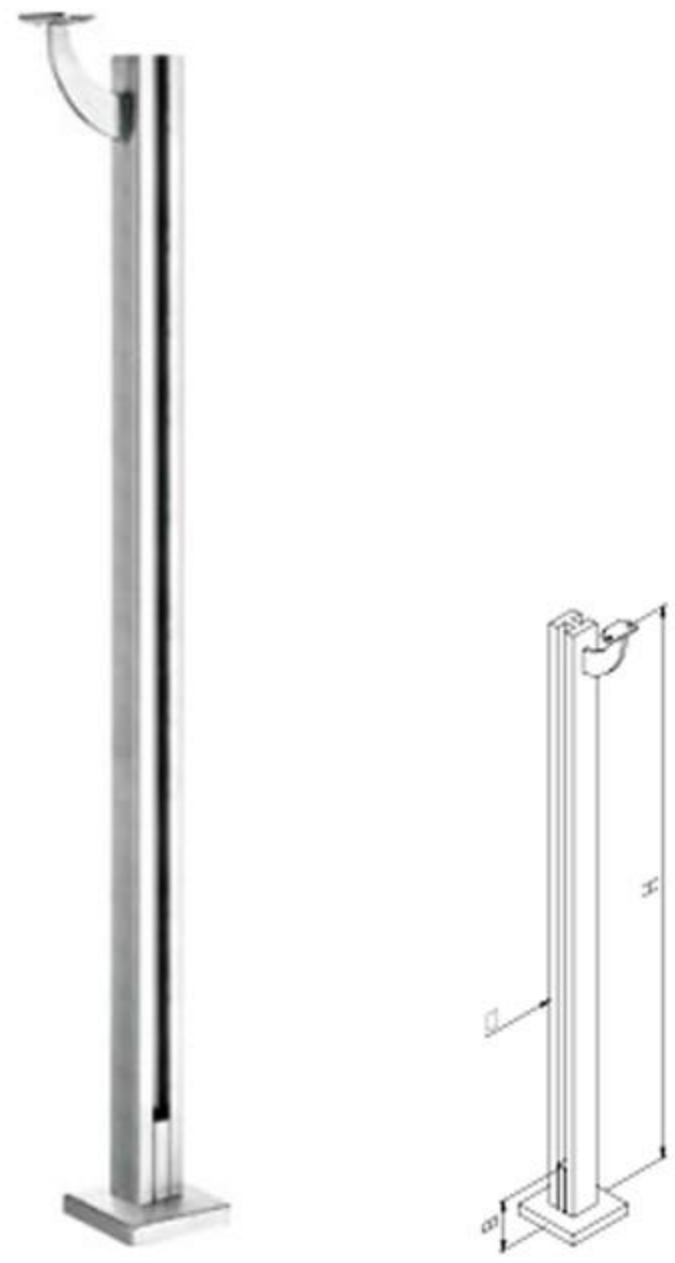

Square Post Railing

Commercial glass balustrade

Easy Fill Glass Railing

End Post

Corner Post

Middle Post

Middle Post

Corner Post

End Post

GPB-HP01

GPB-HP02

GPB-HP03

GPB-HP05

GPB-HP04

Material
SUS 304 Stainless Steel

Size				
Φ	A	B	C	D
42.4x1.5	220	150	200	870
50.8x1.5				