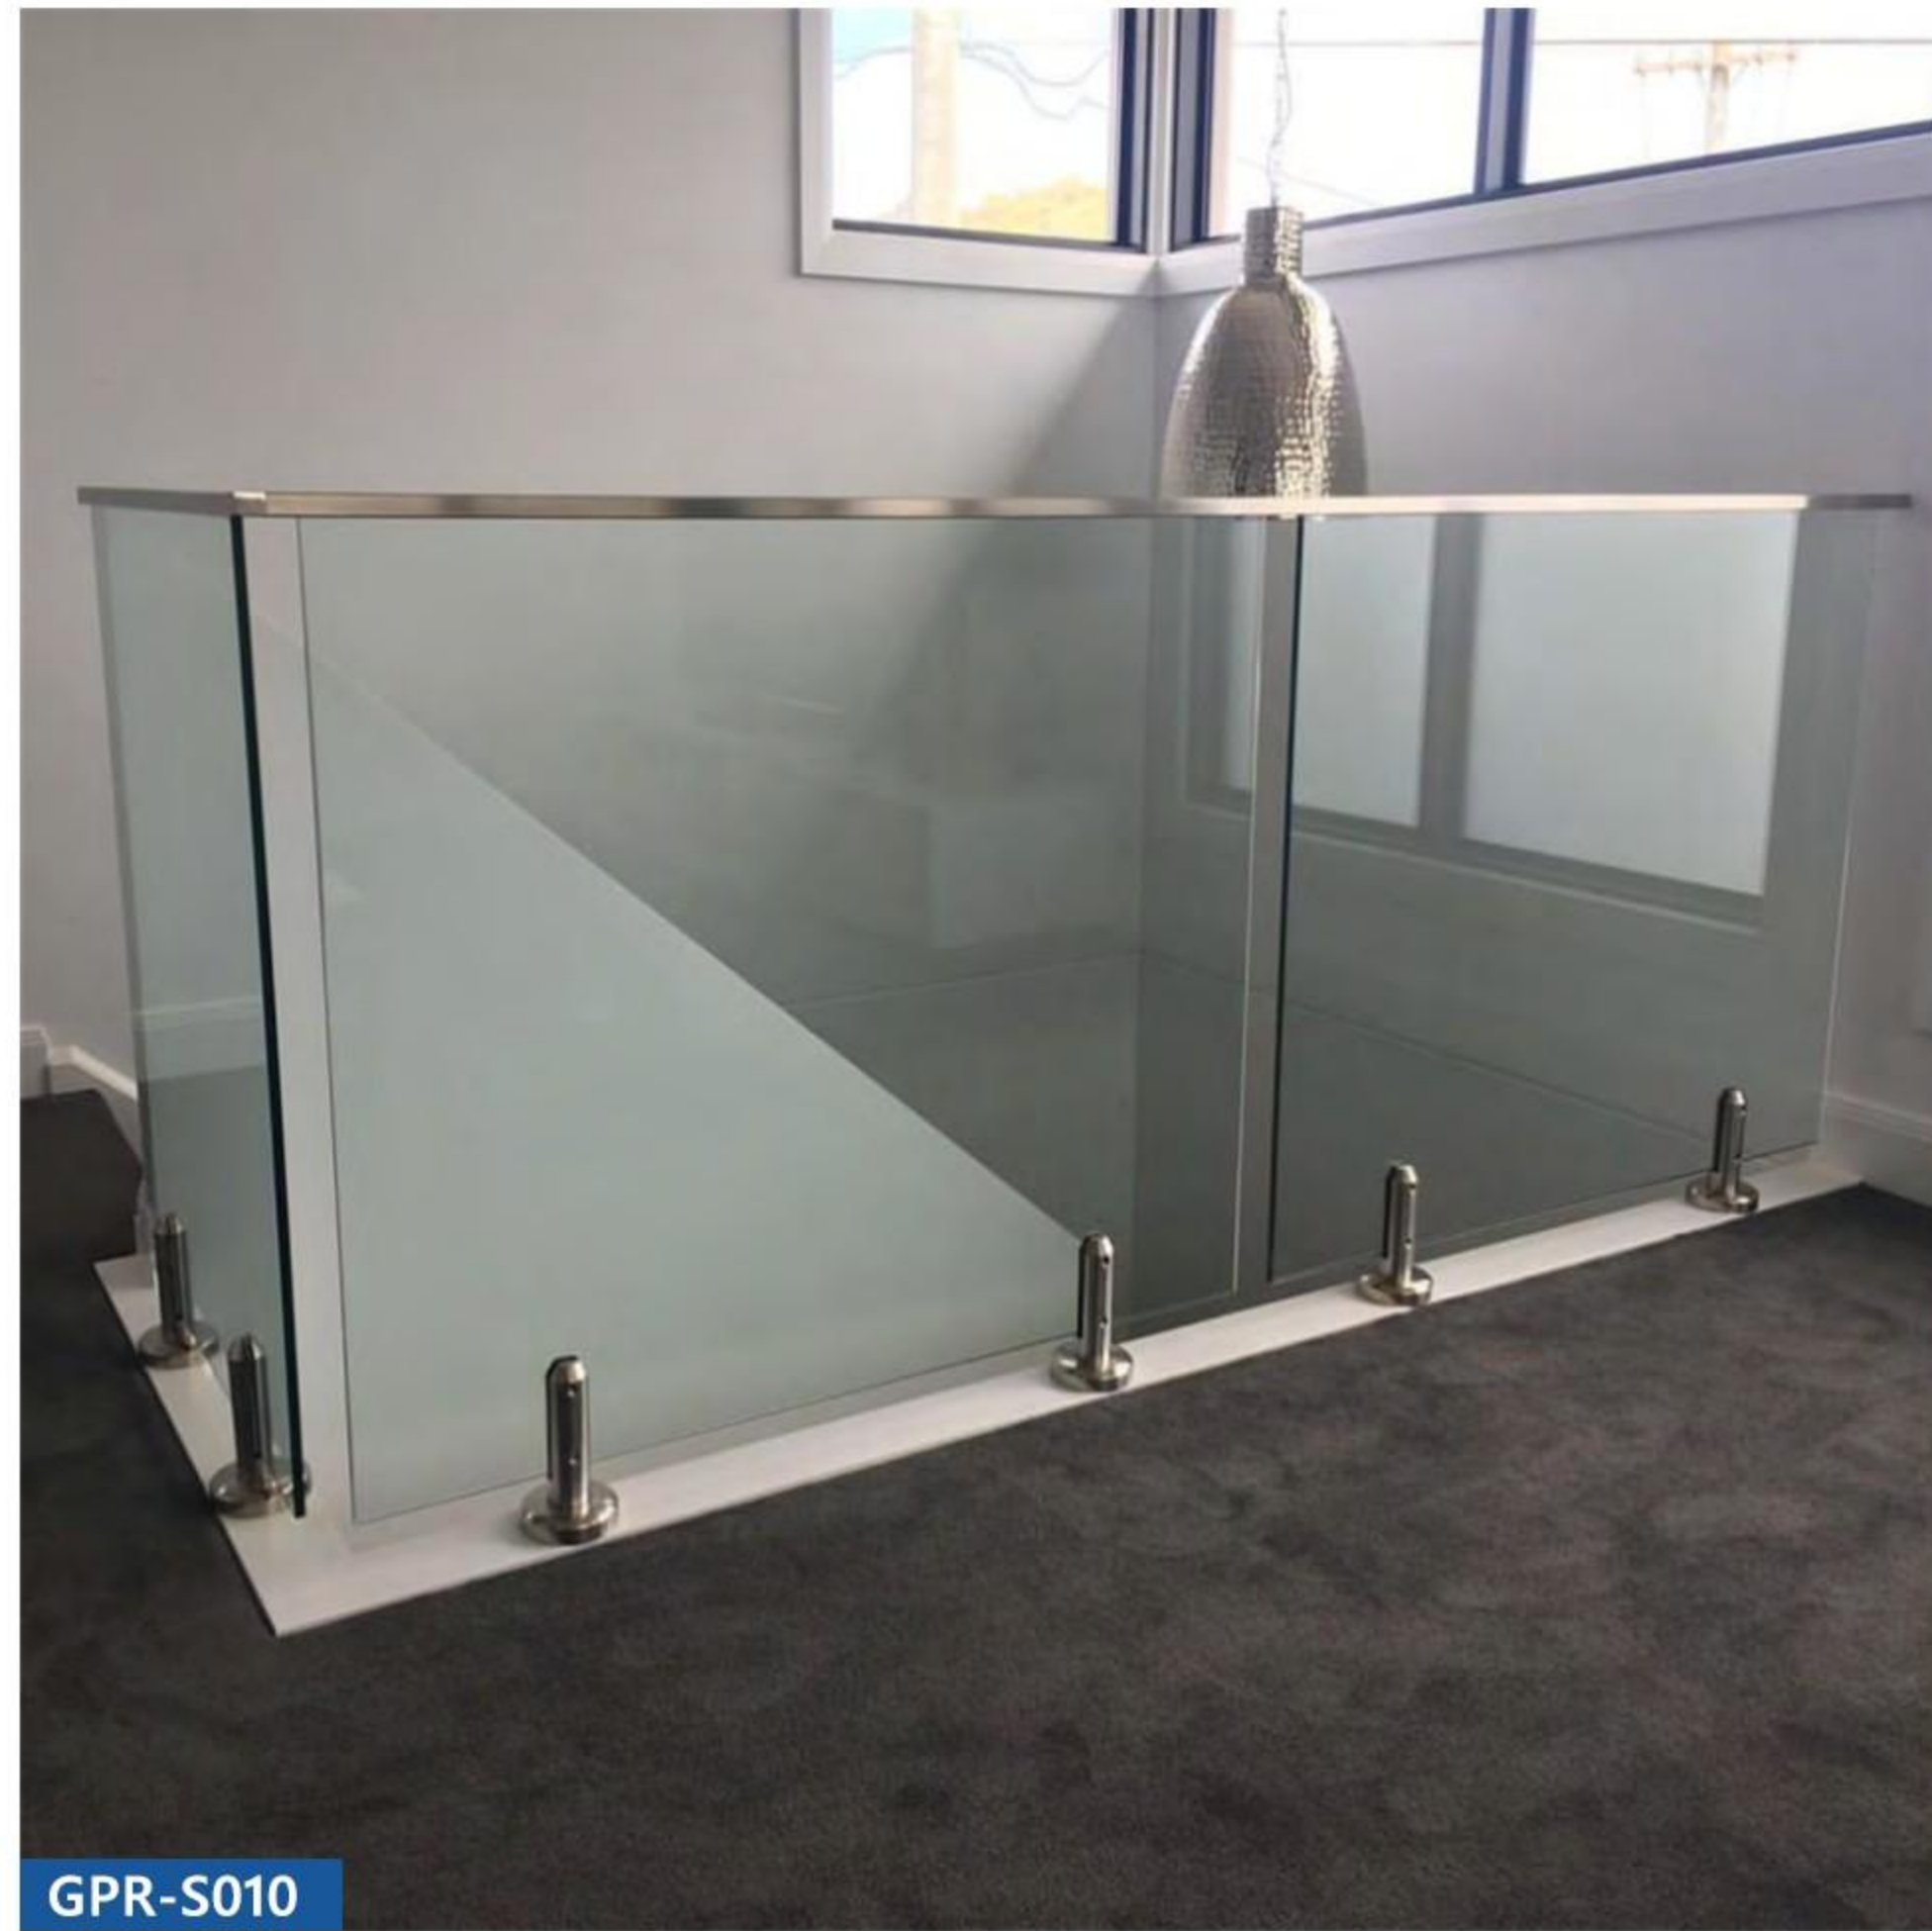

GPR-S001

GPR-S002

GPR-S003

Square Spigot
Size 40 x 40 x 160mm
Size 50 x 50 x 200mm

GPS 002

GPR-S005

GPR-S004

GPR-S006

Round Post Railing

Self-closing Door Lock

Other Designs

Glass Clamp

GPR-B017

GPR-S018

Standoff Glass Railing

GPR-P003