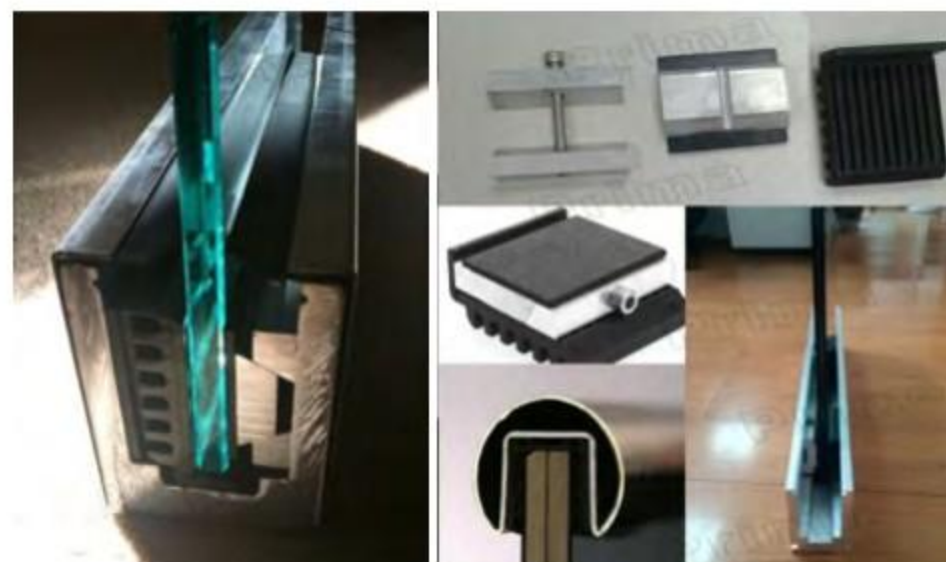

Glass Railing with Aluminum U Channel Base

Structure of product