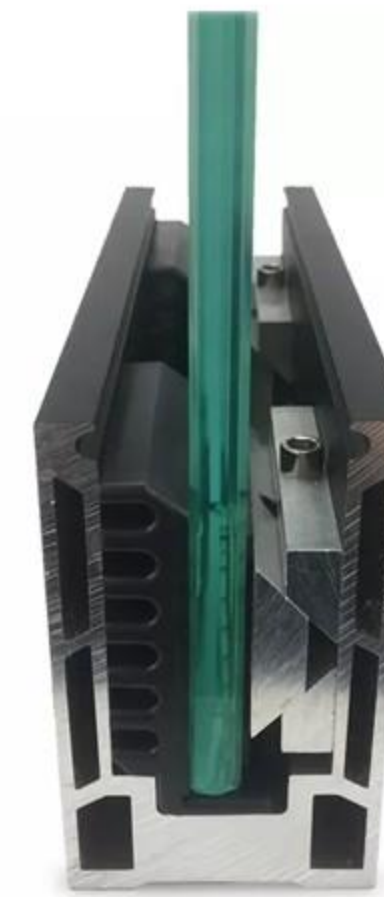

Structure of product

45 U Channel

For 12mm to 6+1.52+6mm tempered laminated glass
PAU 002

Installation Method

Other Designs

For 12mm to 15mm tempered glass

For 12mm to 19mm tempered glass

For 12mm to 6+1.52+6mm tempered laminated glass