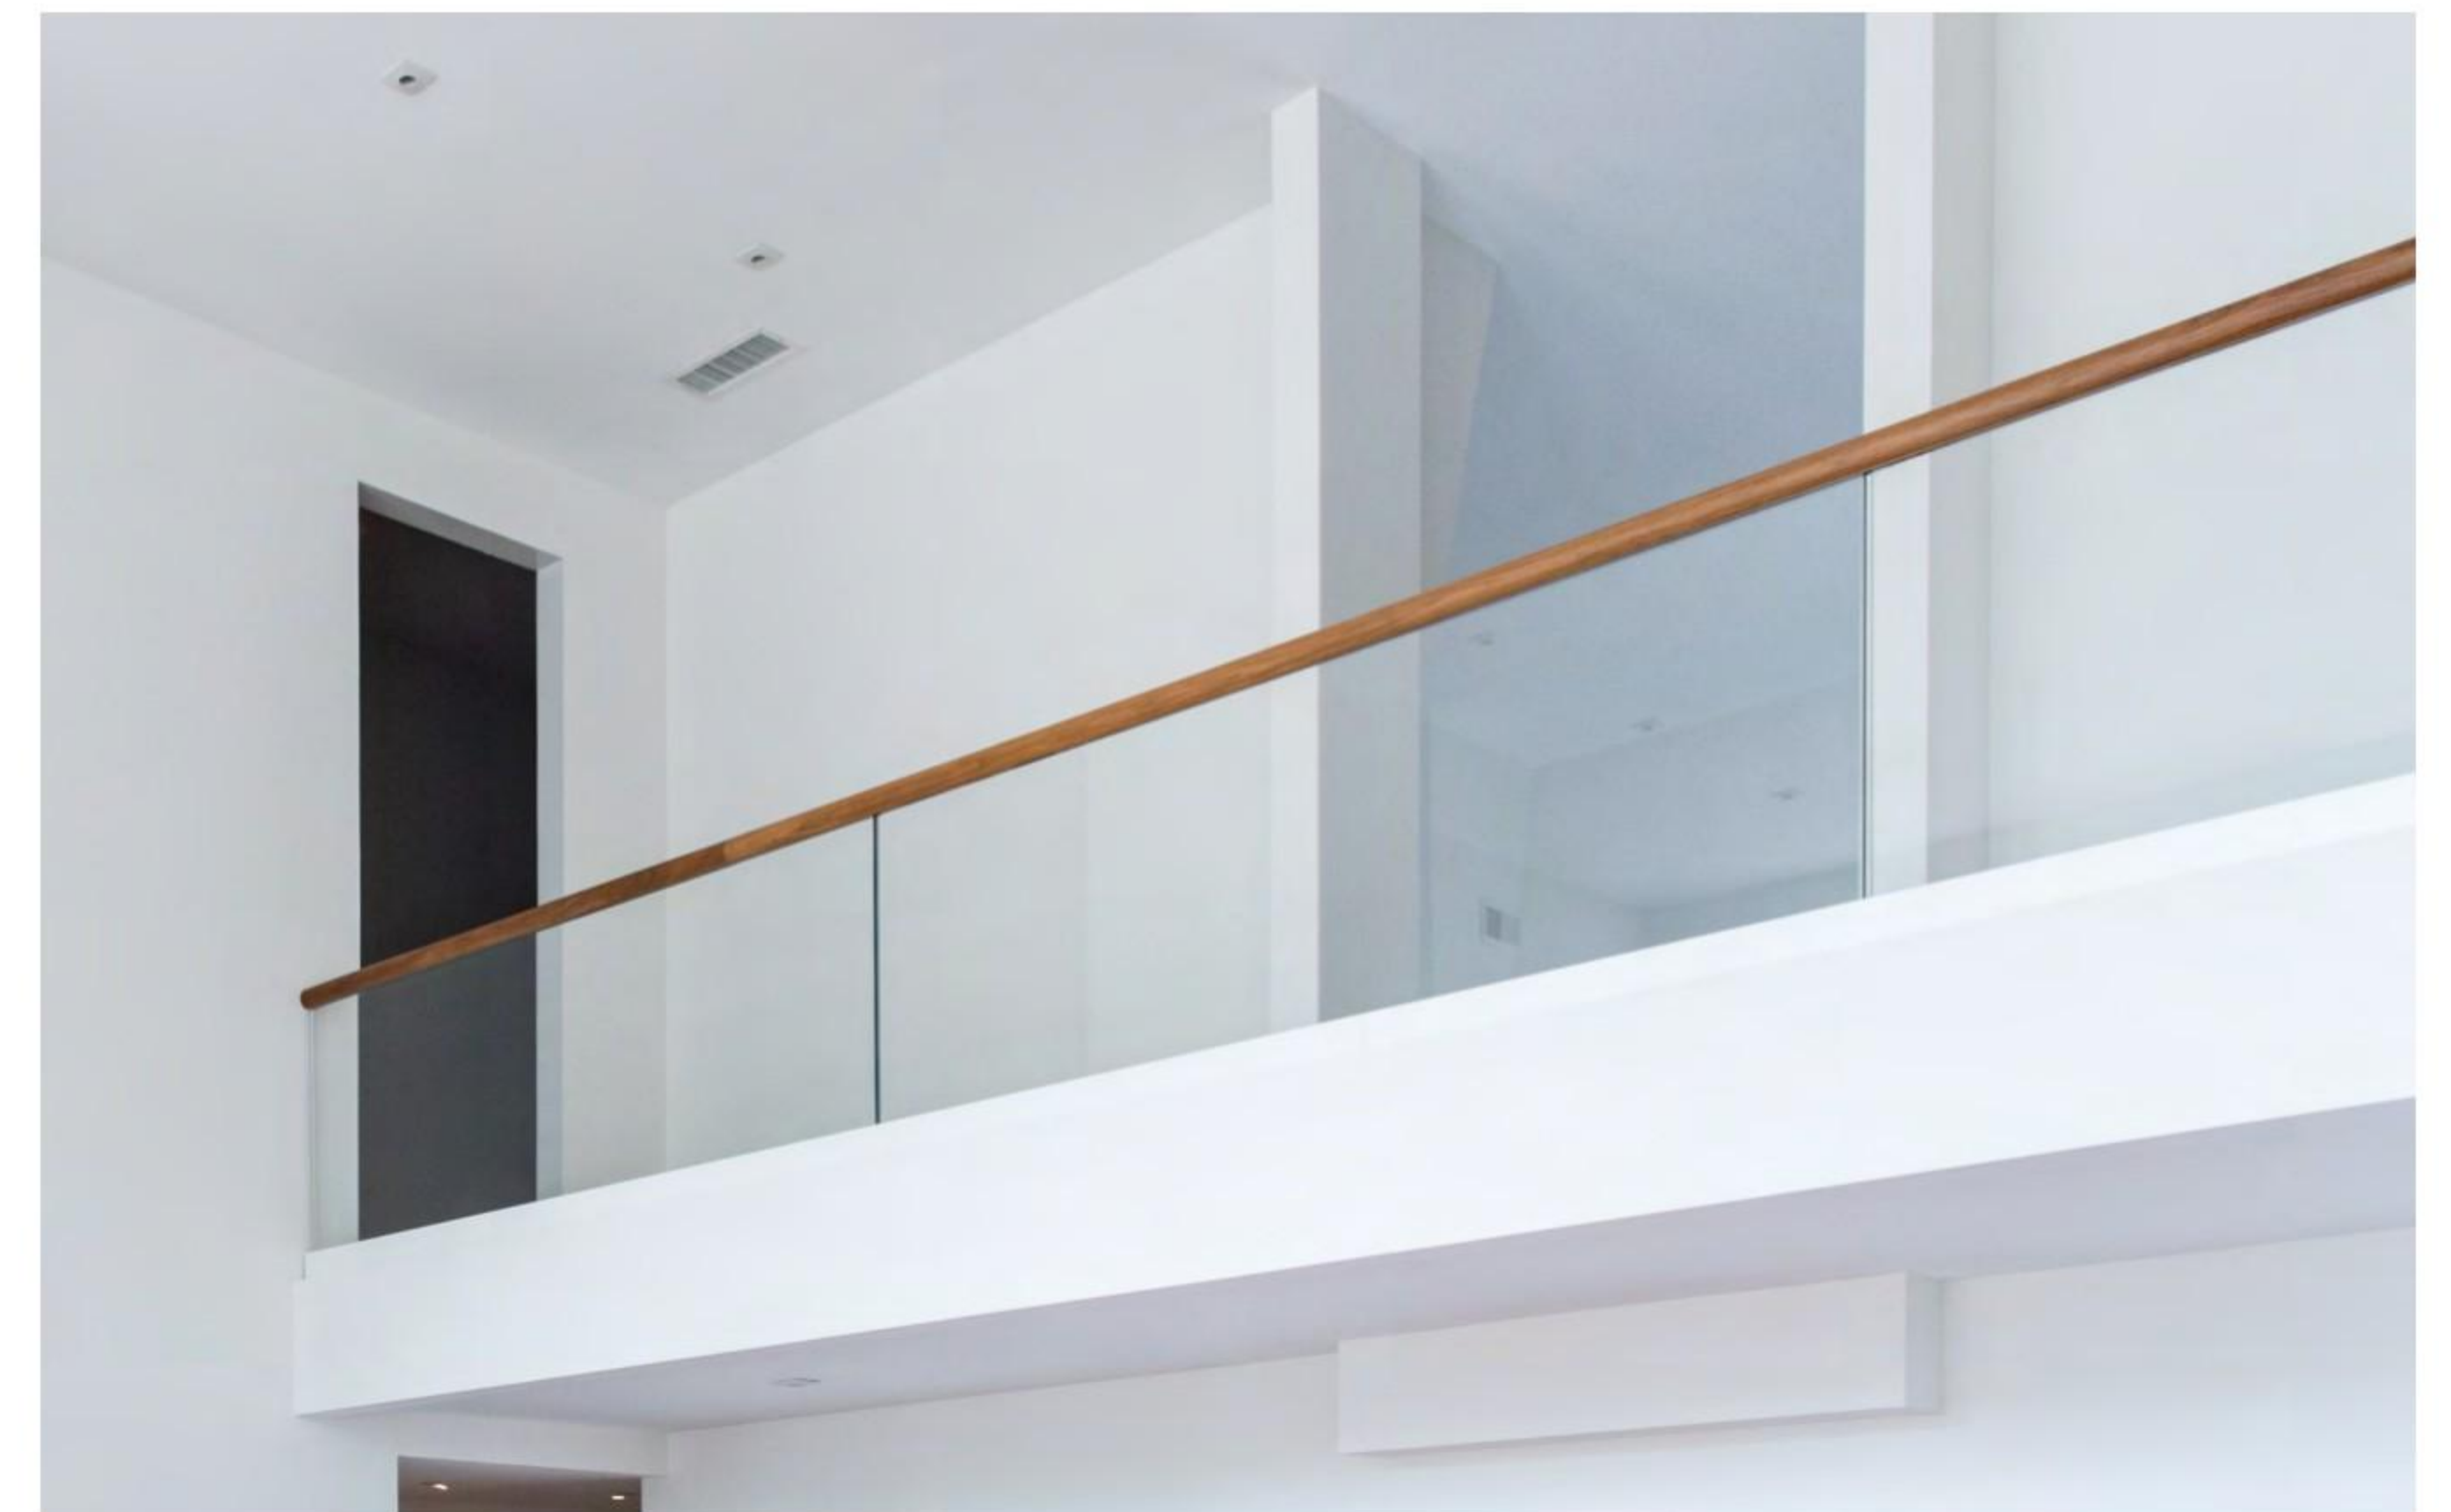

Installation Method