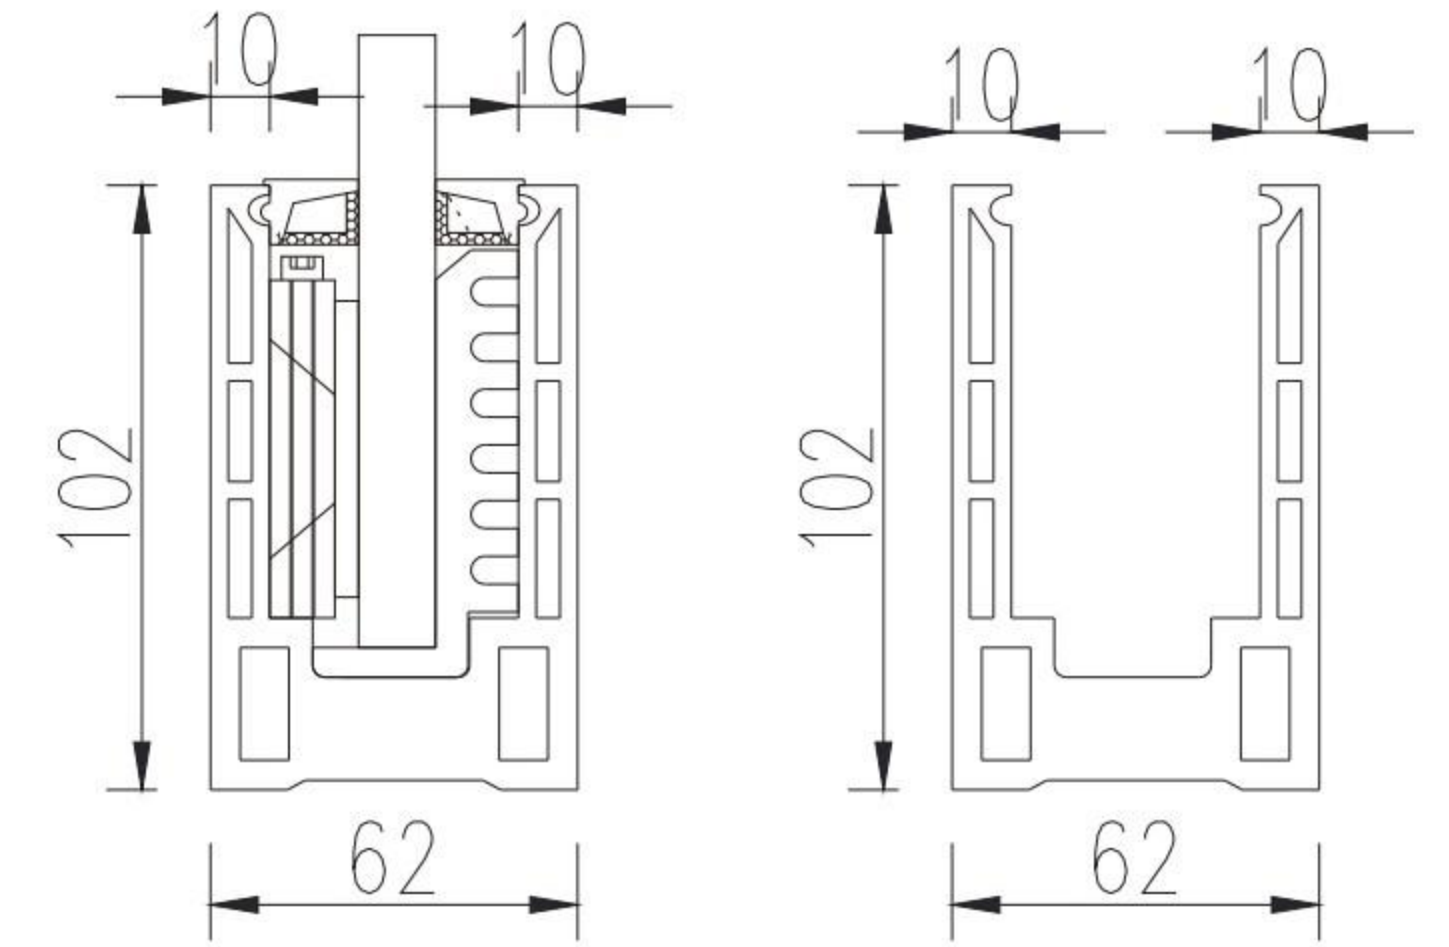

Structure of product

45 U Channel

For 12mm to 6+1.52+6mm tempered laminated glass
PAU 002

Installation Method

Other Designs

For 12mm to 15mm tempered glass

For 12mm to 19mm tempered glass

For 12mm to 6+1.52+6mm tempered laminated glass