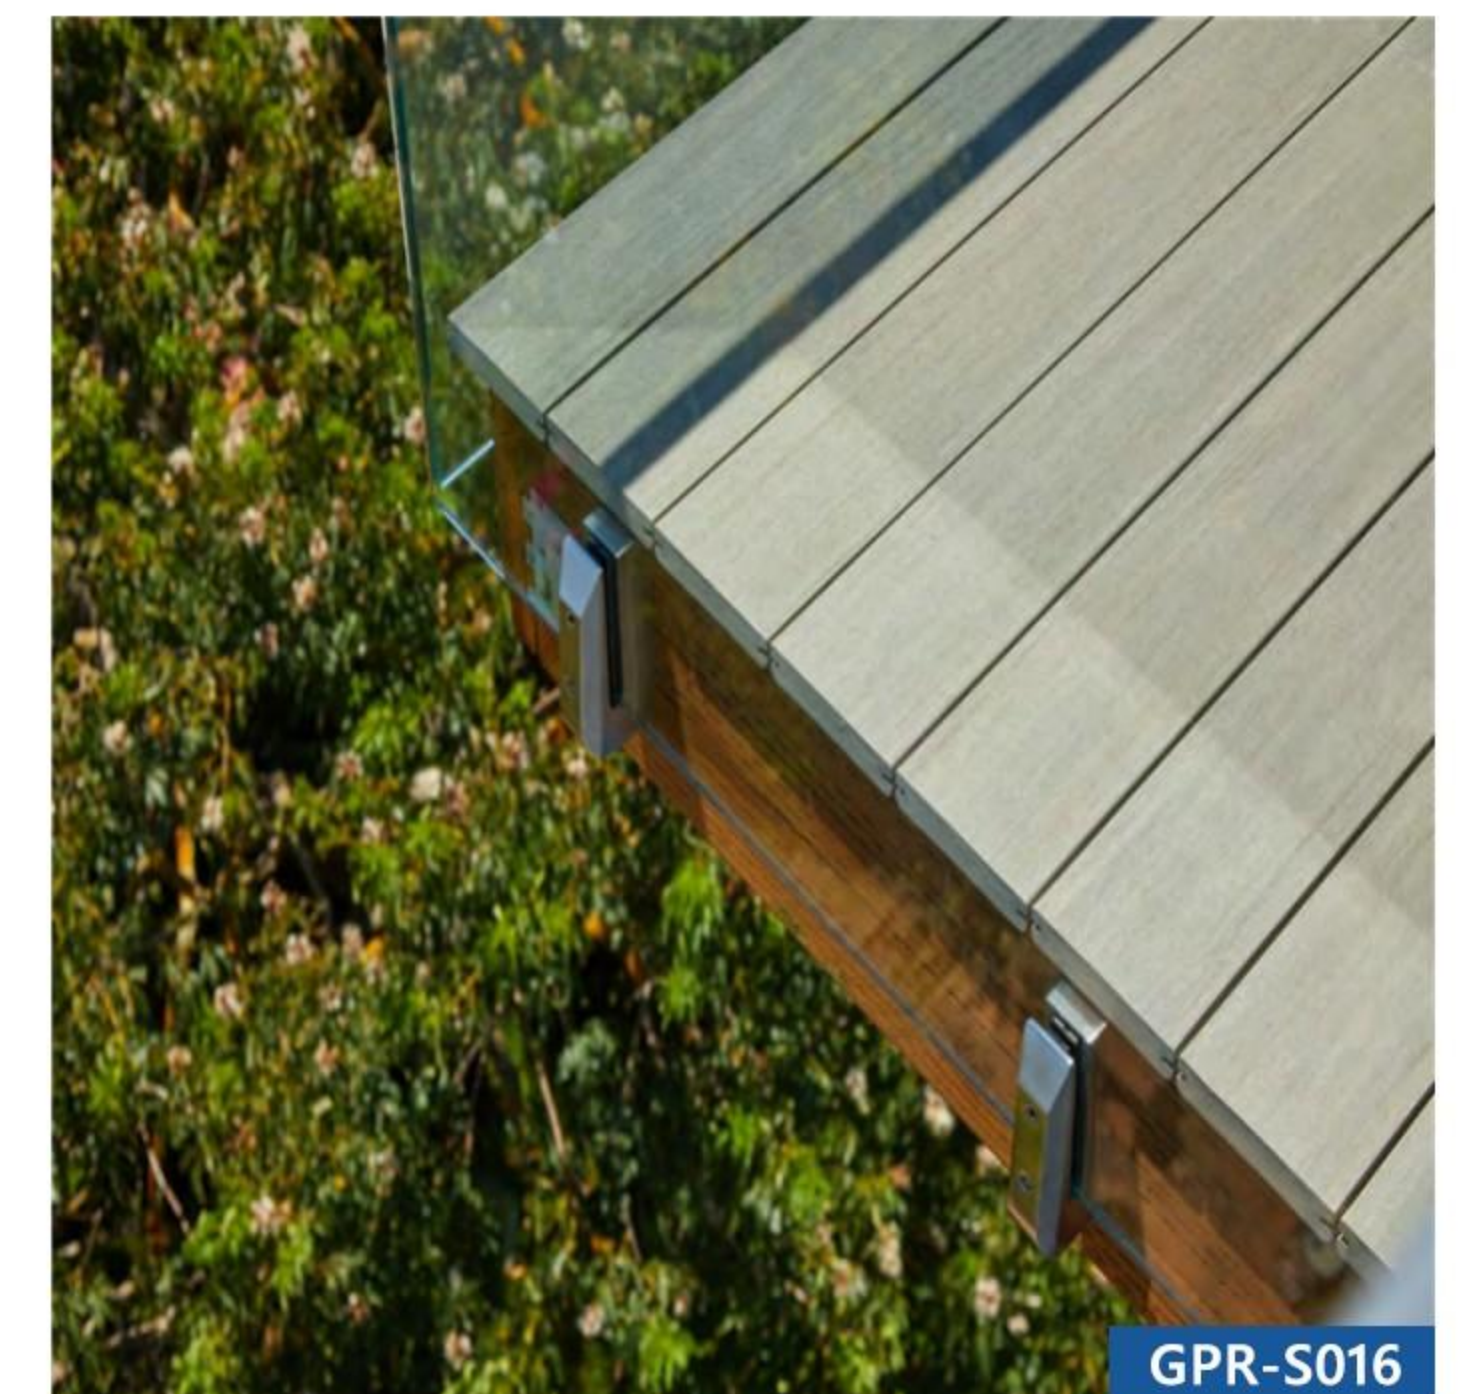

Round Post Railing

Self-closing Door Lock

Other Designs

Glass Clamp

GPR-B017

GPR-S018

Standoff Glass Railing

GPR-P003