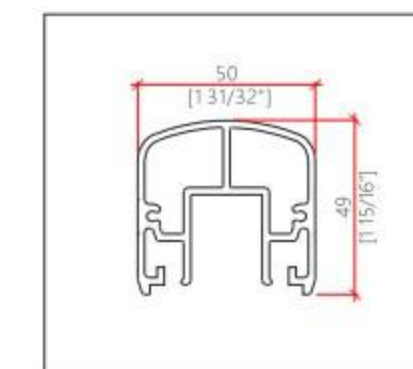

Aluminum Glass Railing