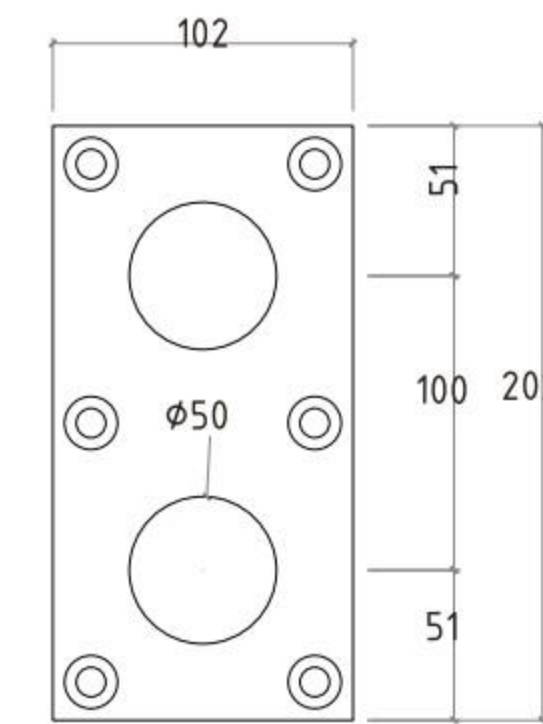

GPR-P010

GPR-P012

GPR-P011

GPR-P013

Glass Railing with Aluminum U Channel Base

62 & 71.5 U Channel

For Glass 10-15mm thick
PAU 001-A

For Glass 19-24mm thick
PAU 001-B