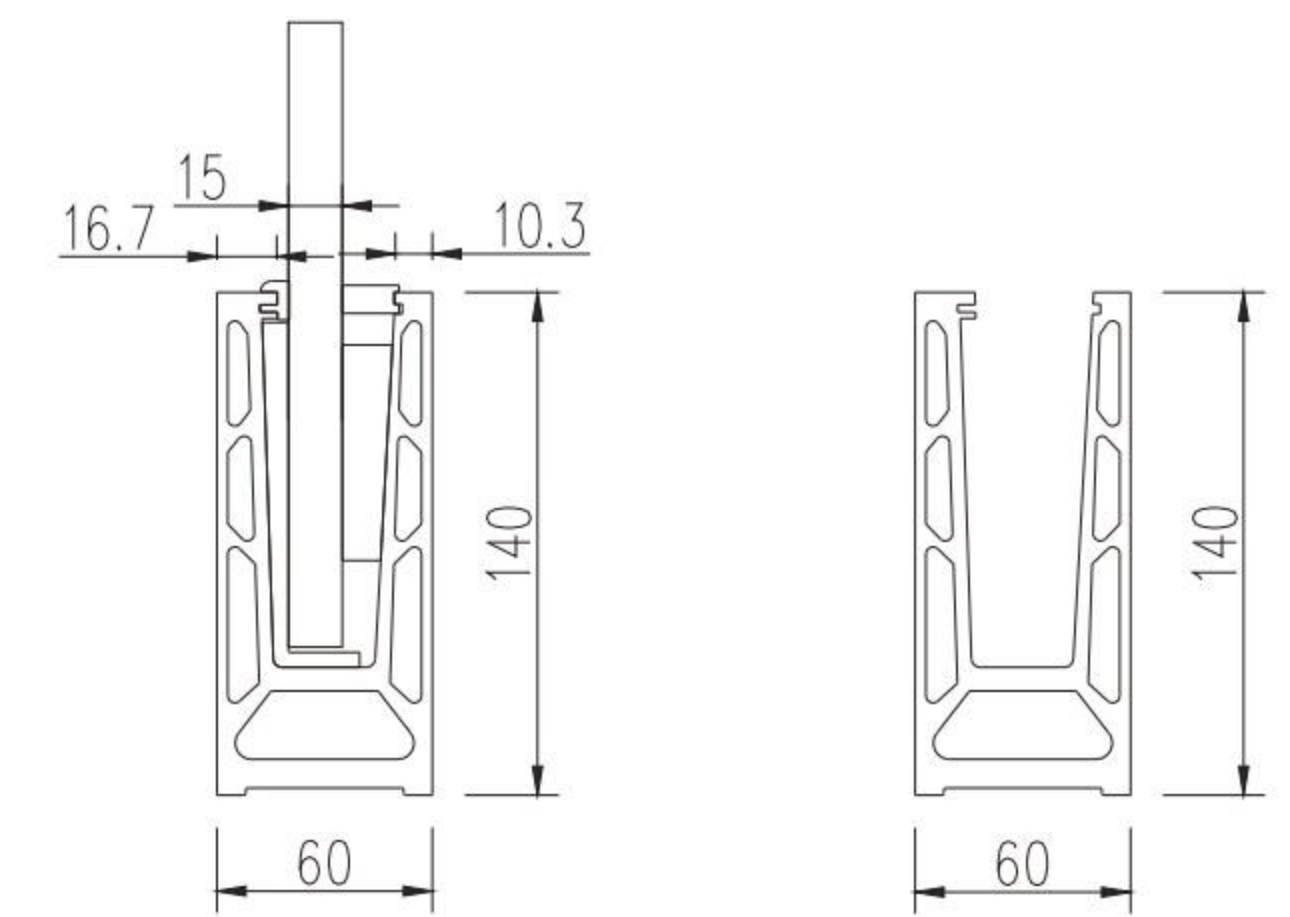

Structure of product

45 U Channel

For 12mm to 6+1.52+6mm tempered laminated glass
PAU 002

Installation Method

Other Designs

For 12mm to 15mm tempered glass

For 12mm to 19mm tempered glass

For 12mm to 6+1.52+6mm tempered laminated glass