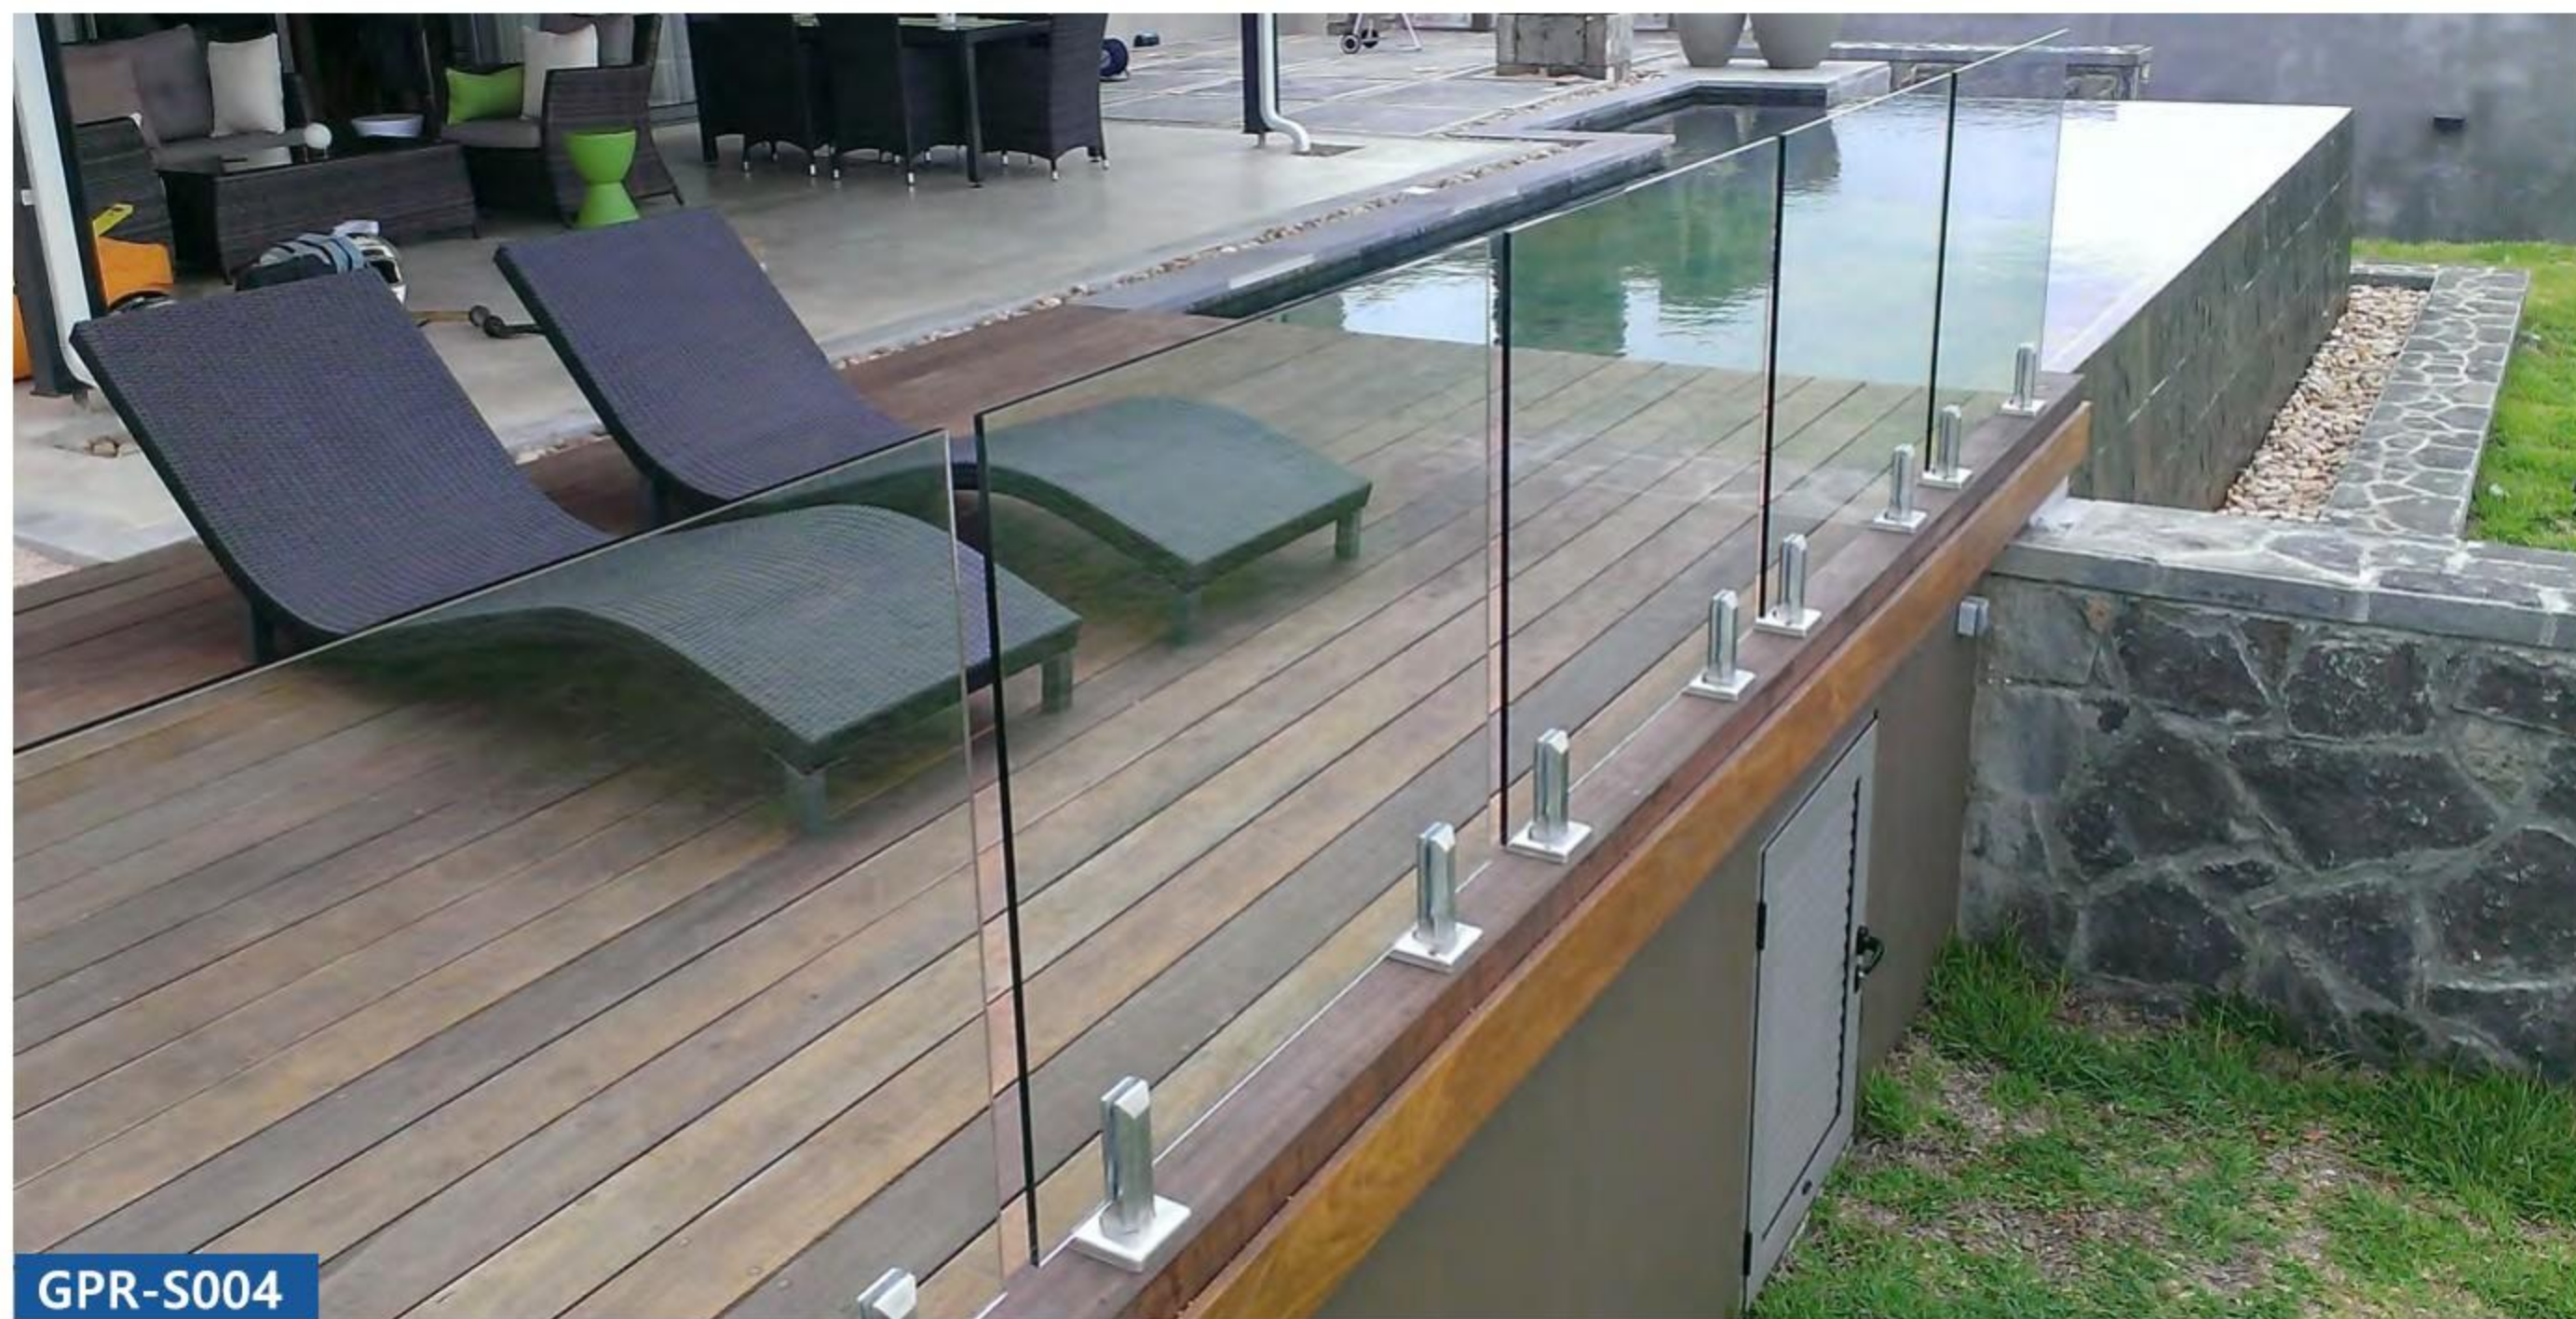

Round Post Railing

GPR-S004