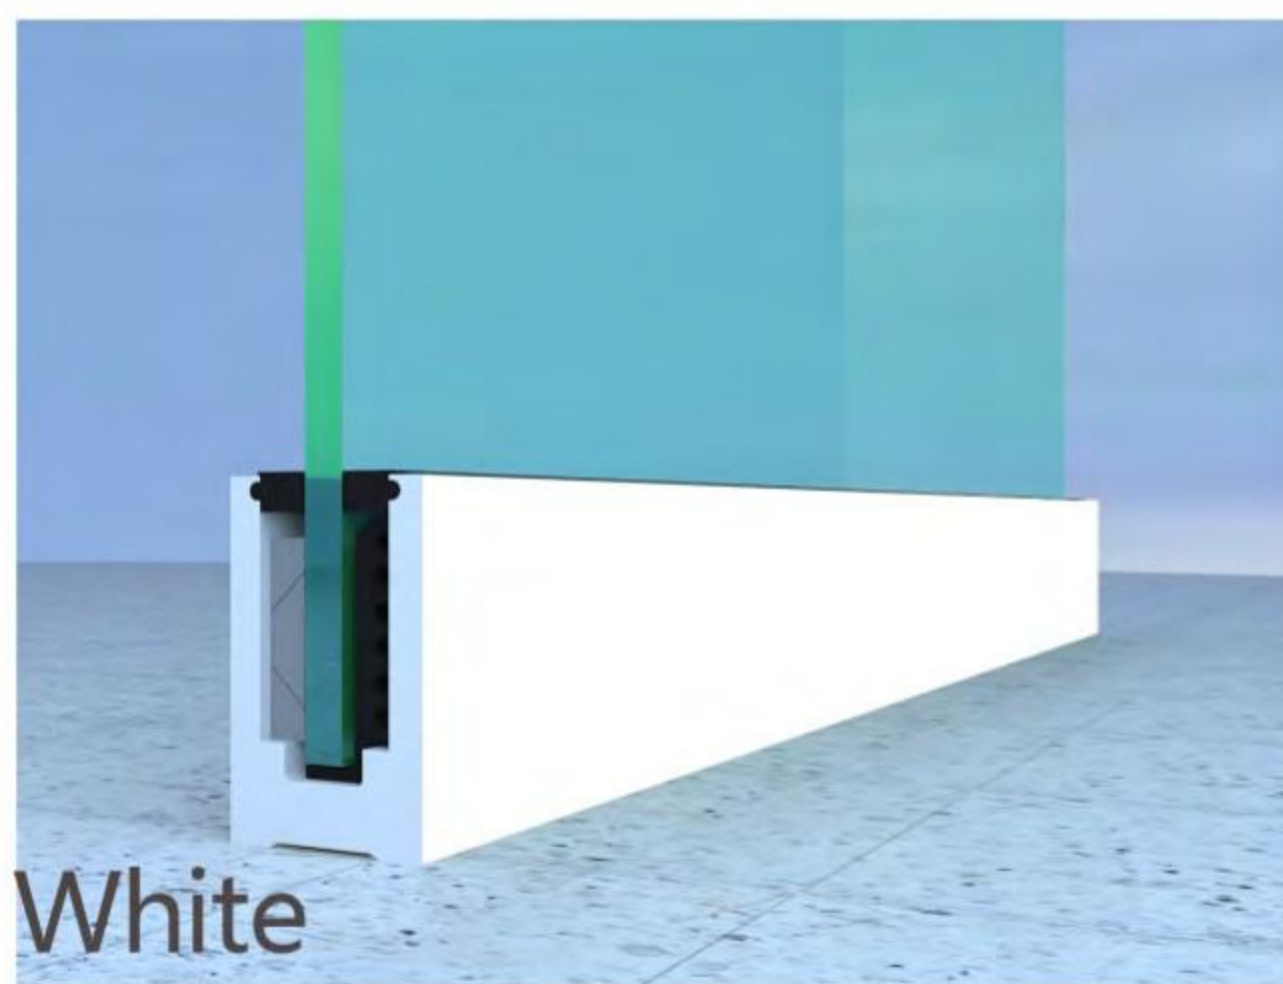

Color Options