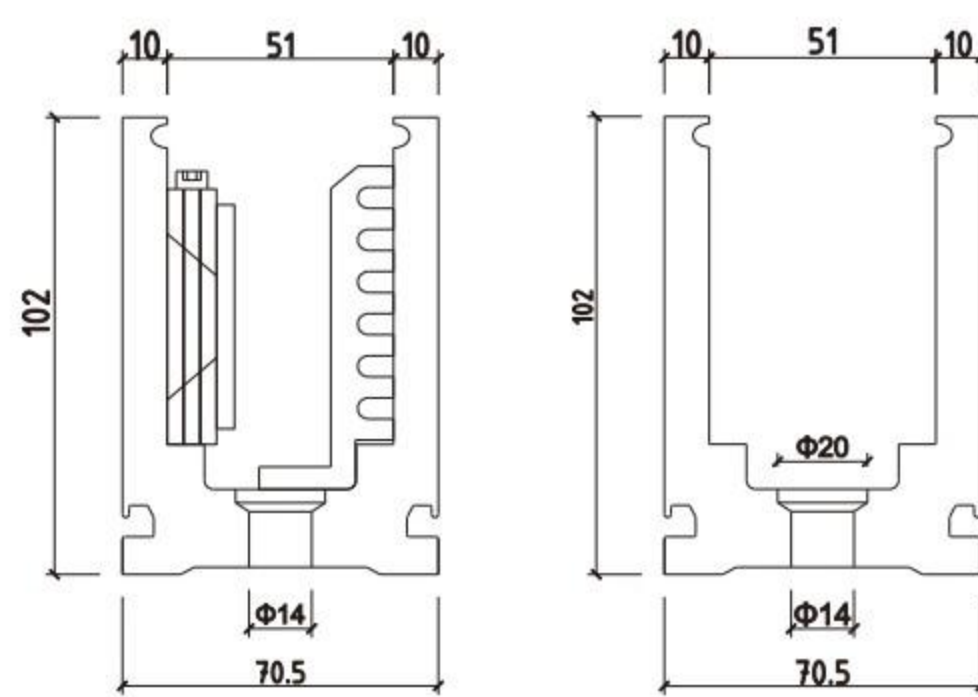

For Glass 10-15mm thick
PAU 001-A

For Glass 19-24mm thick
PAU 001-B