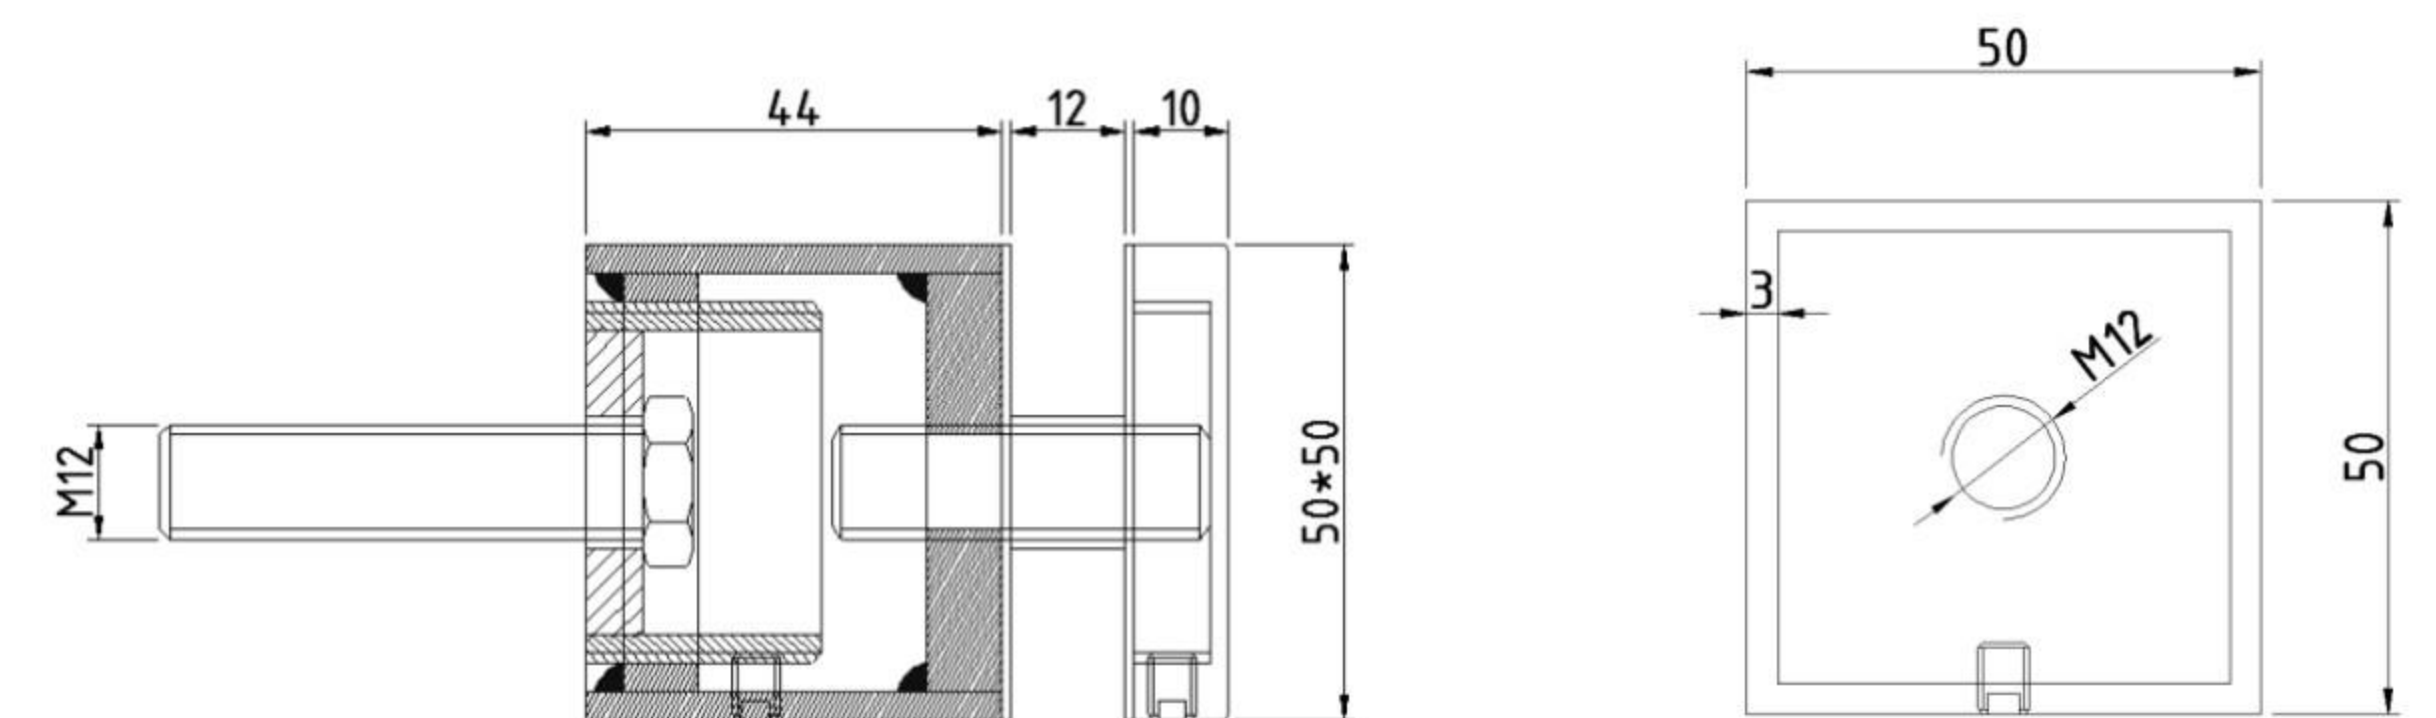

GPR-P006

Standoff Glass Railing