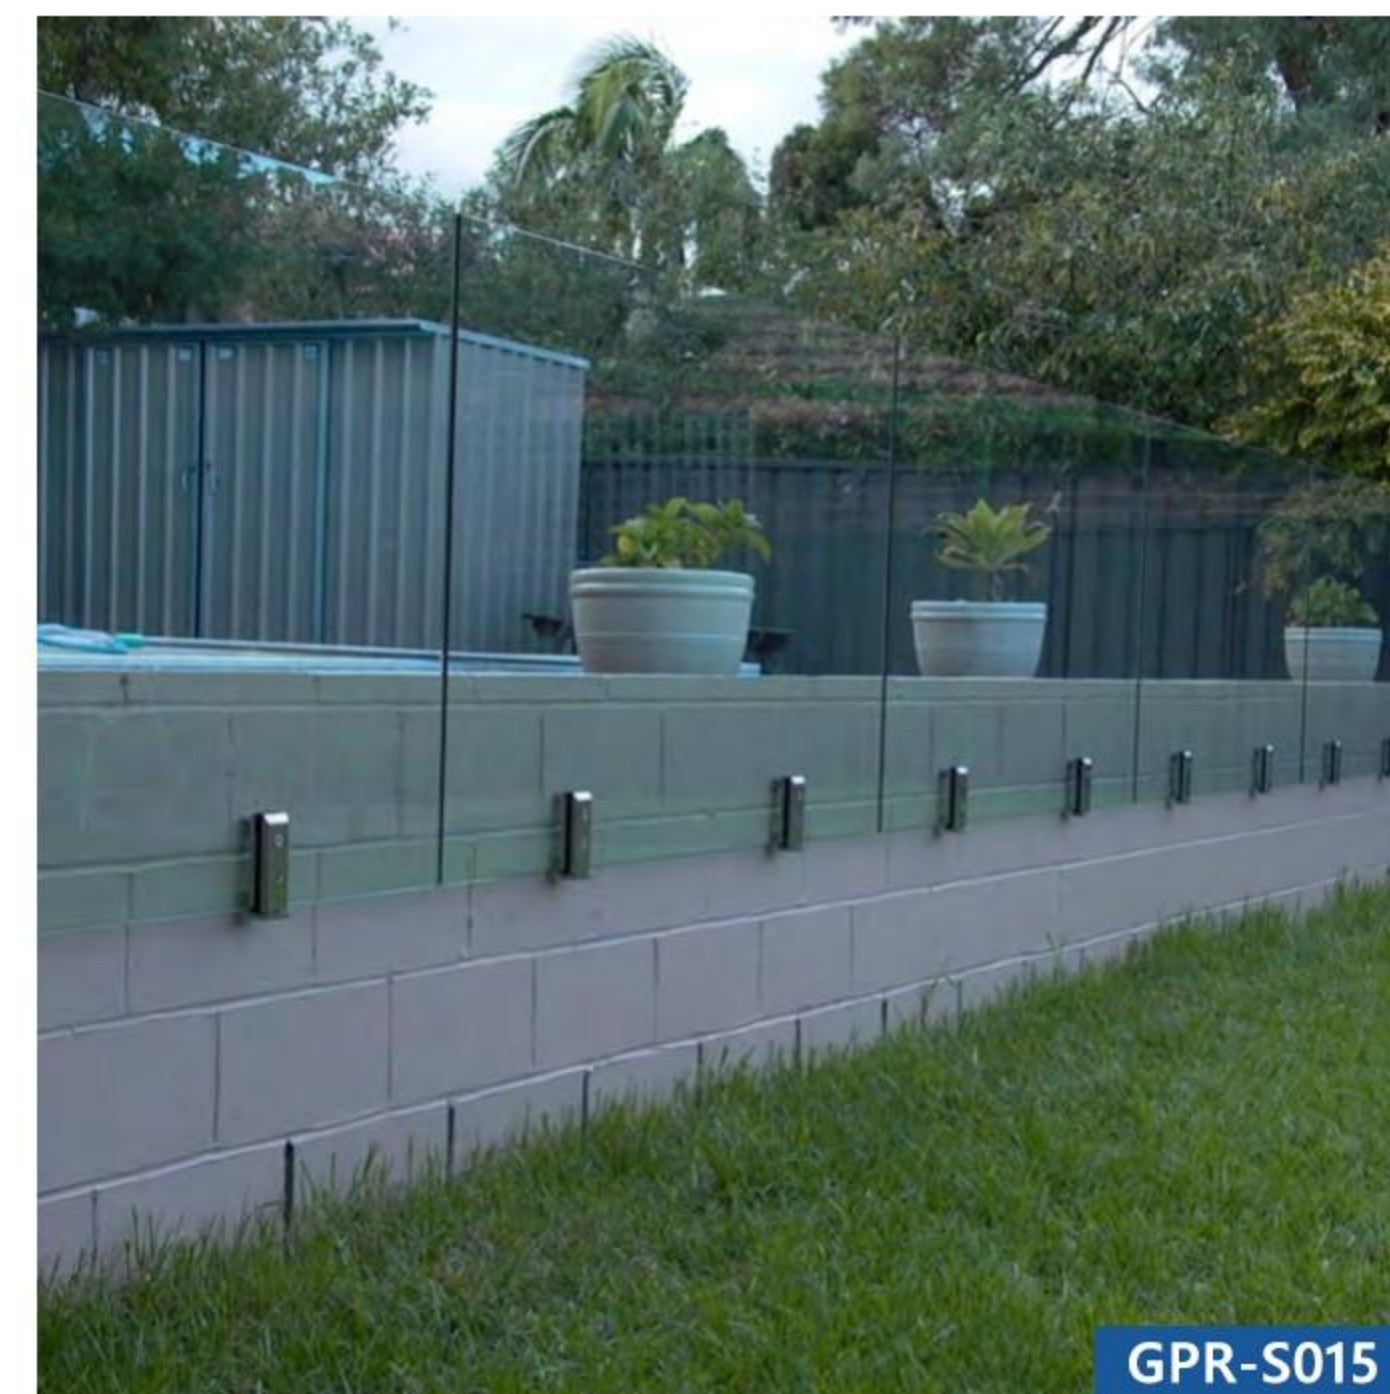

Round Post Railing

Self-closing Door Lock

Other Designs

Glass Clamp

GPR-B017

GPR-S018

Standoff Glass Railing

GPR-P003