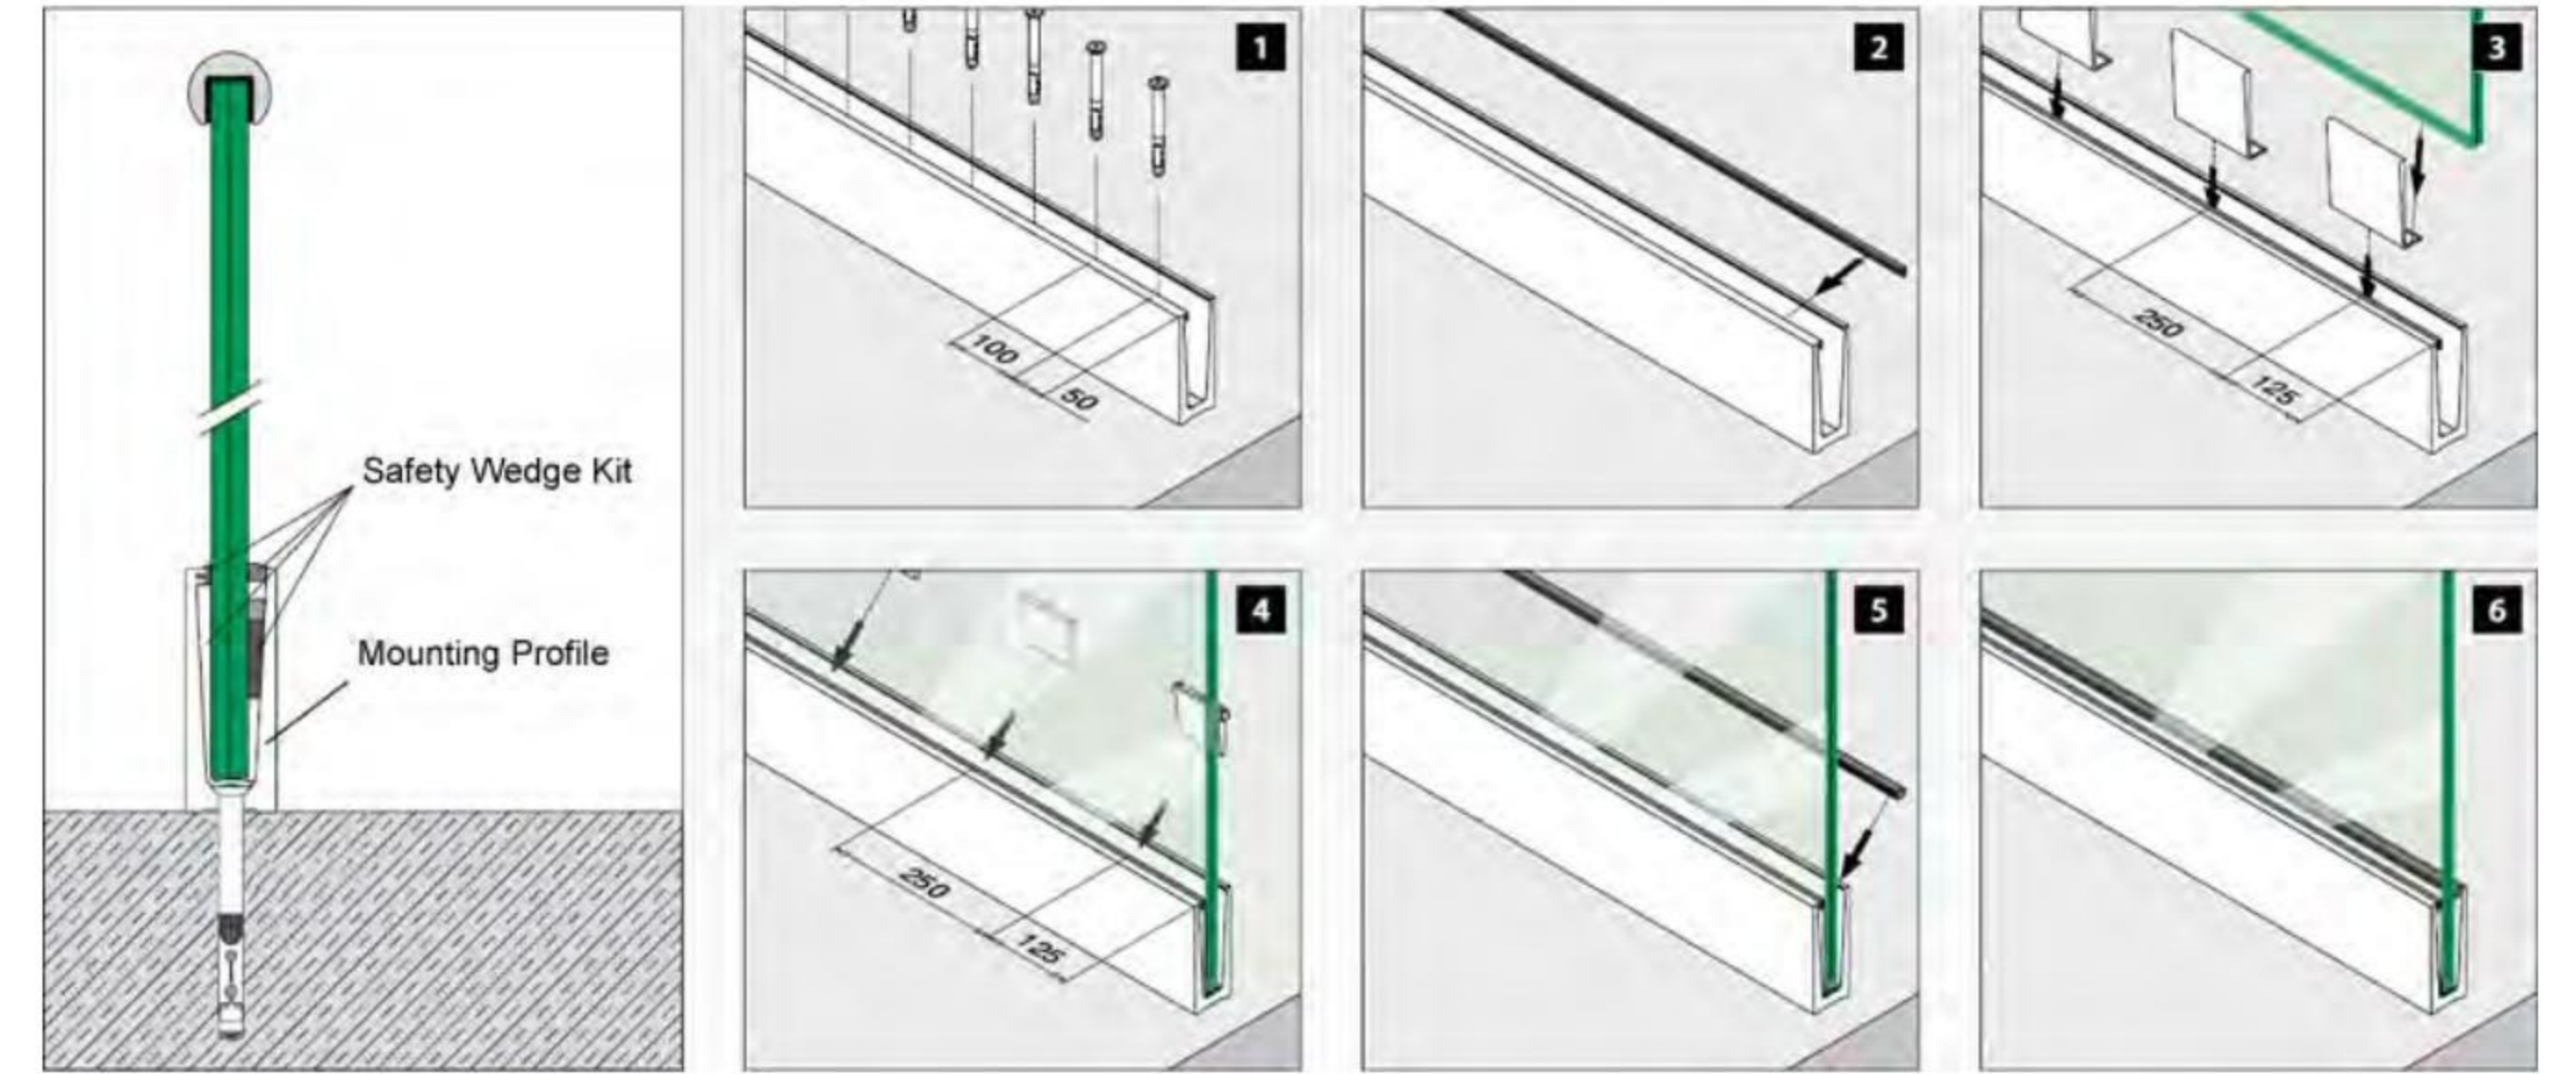

Structure of product

45 U Channel

For 12mm to 6+1.52+6mm tempered laminated glass
PAU 002

Installation Method

Other Designs

For 12mm to 15mm tempered glass

For 12mm to 19mm tempered glass

For 12mm to 6+1.52+6mm tempered laminated glass