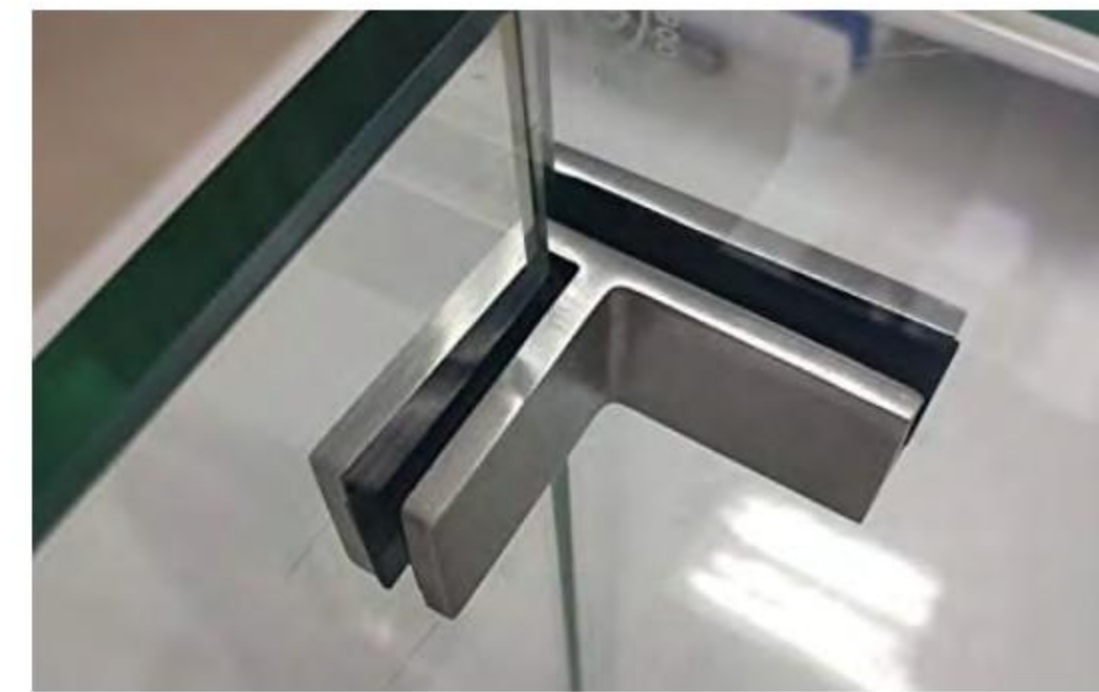

Round Post Railing

Self-closing Door Lock

Other Designs

Glass Clamp

GPR-B017

GPR-S018

Standoff Glass Railing

GPR-P003