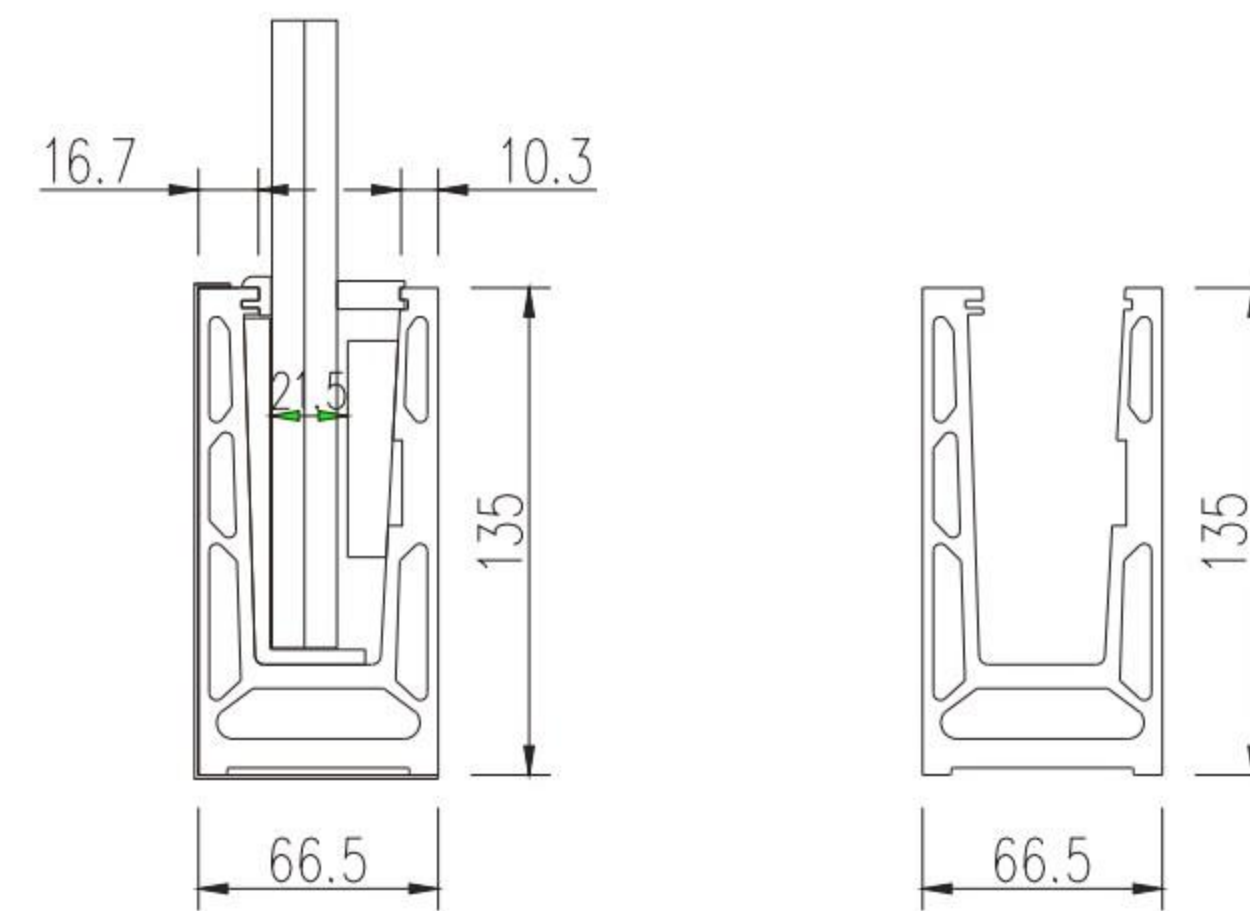

Structure of product

45 U Channel

For 12mm to 6+1.52+6mm tempered laminated glass
PAU 002

Installation Method

Other Designs

For 12mm to 15mm tempered glass

For 12mm to 19mm tempered glass

For 12mm to 6+1.52+6mm tempered laminated glass