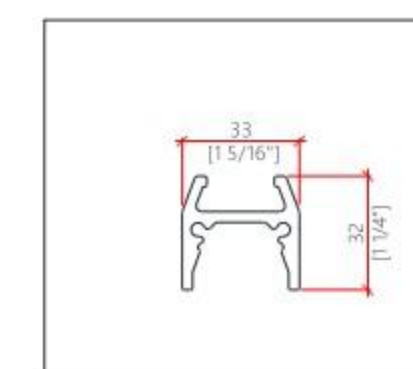

Aluminum Glass Railing