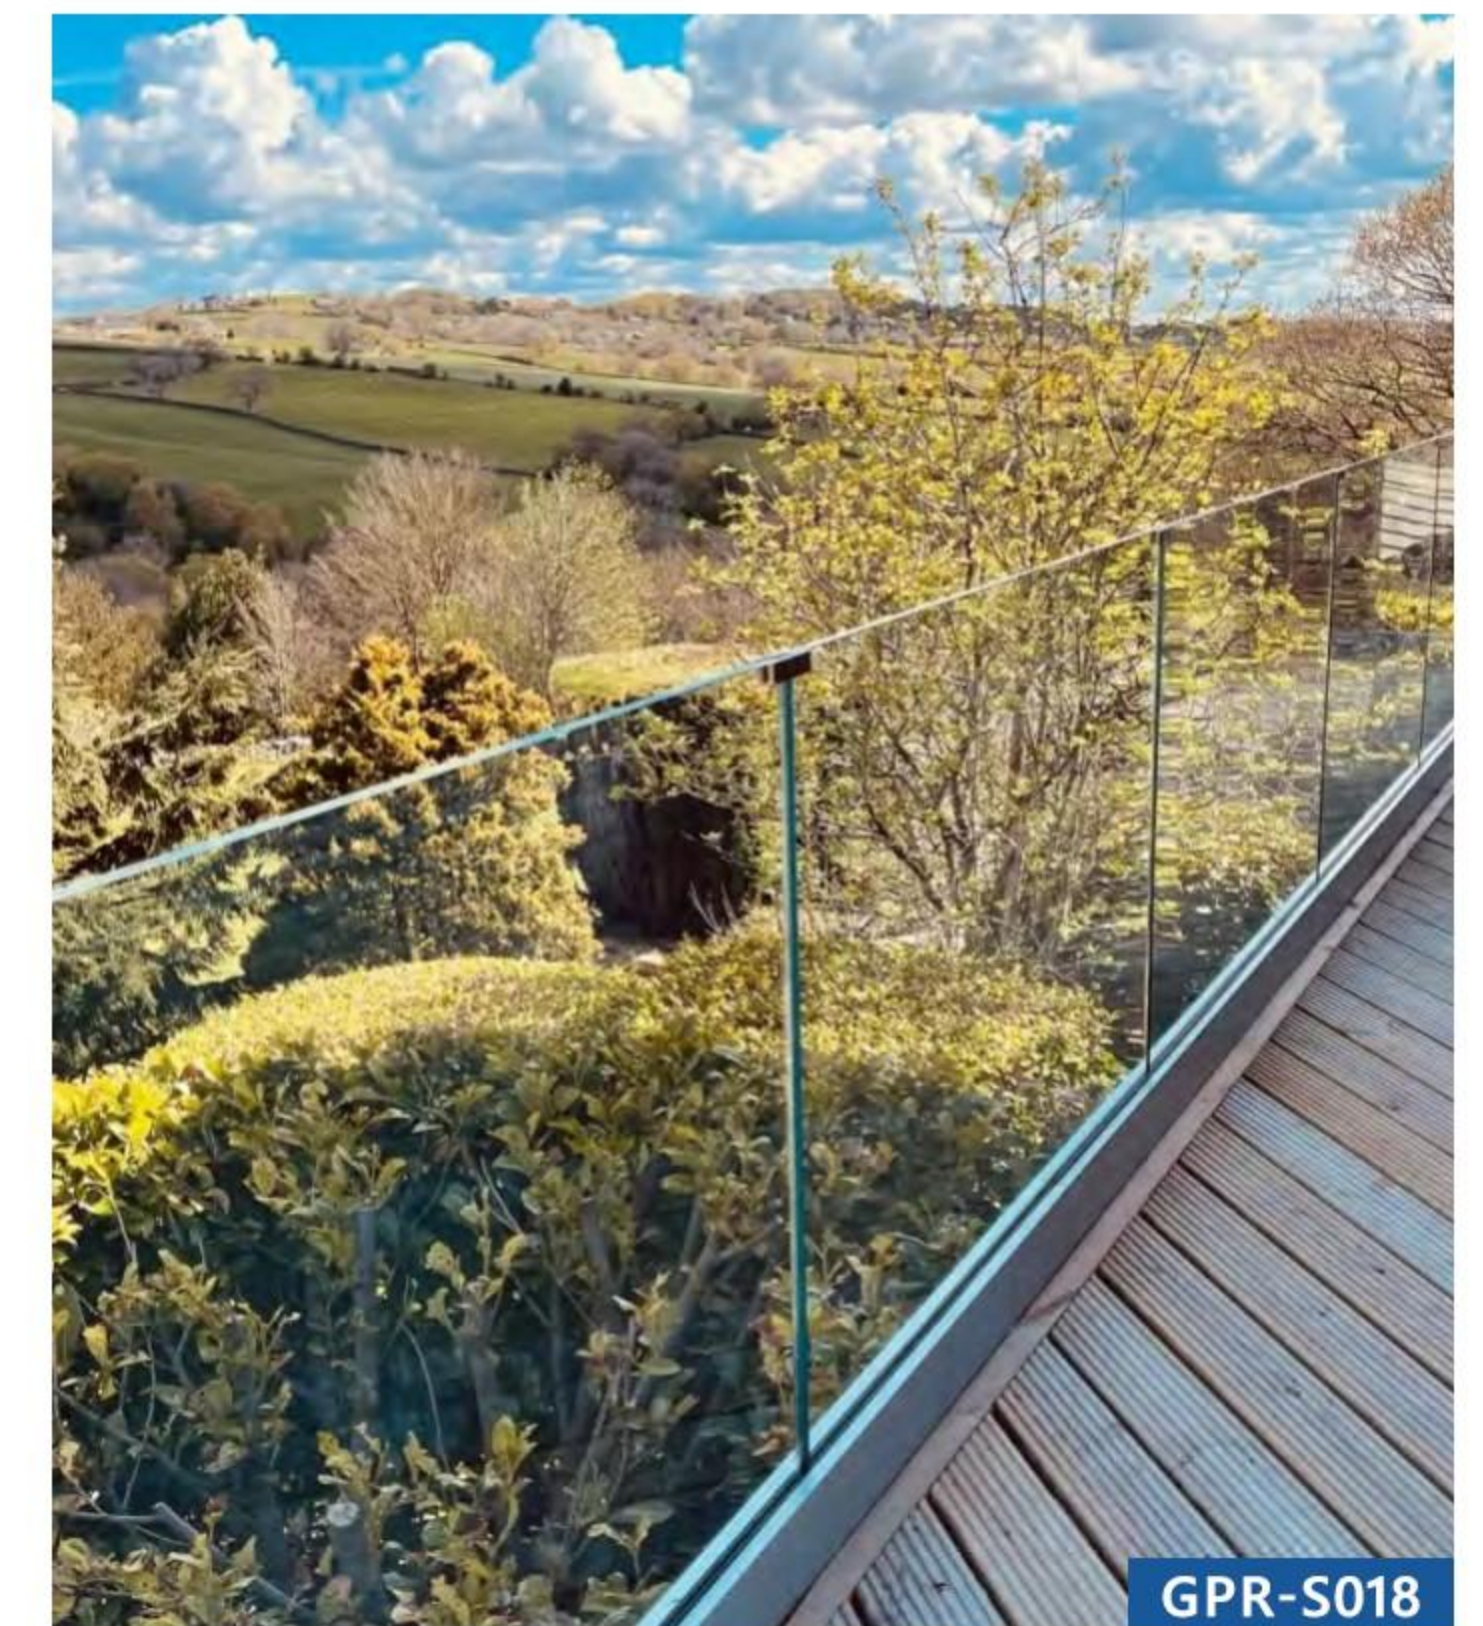

Round Post Railing

Self-closing Door Lock

Other Designs

Glass Clamp

GPR-B017

GPR-S018

Standoff Glass Railing

GPR-P003