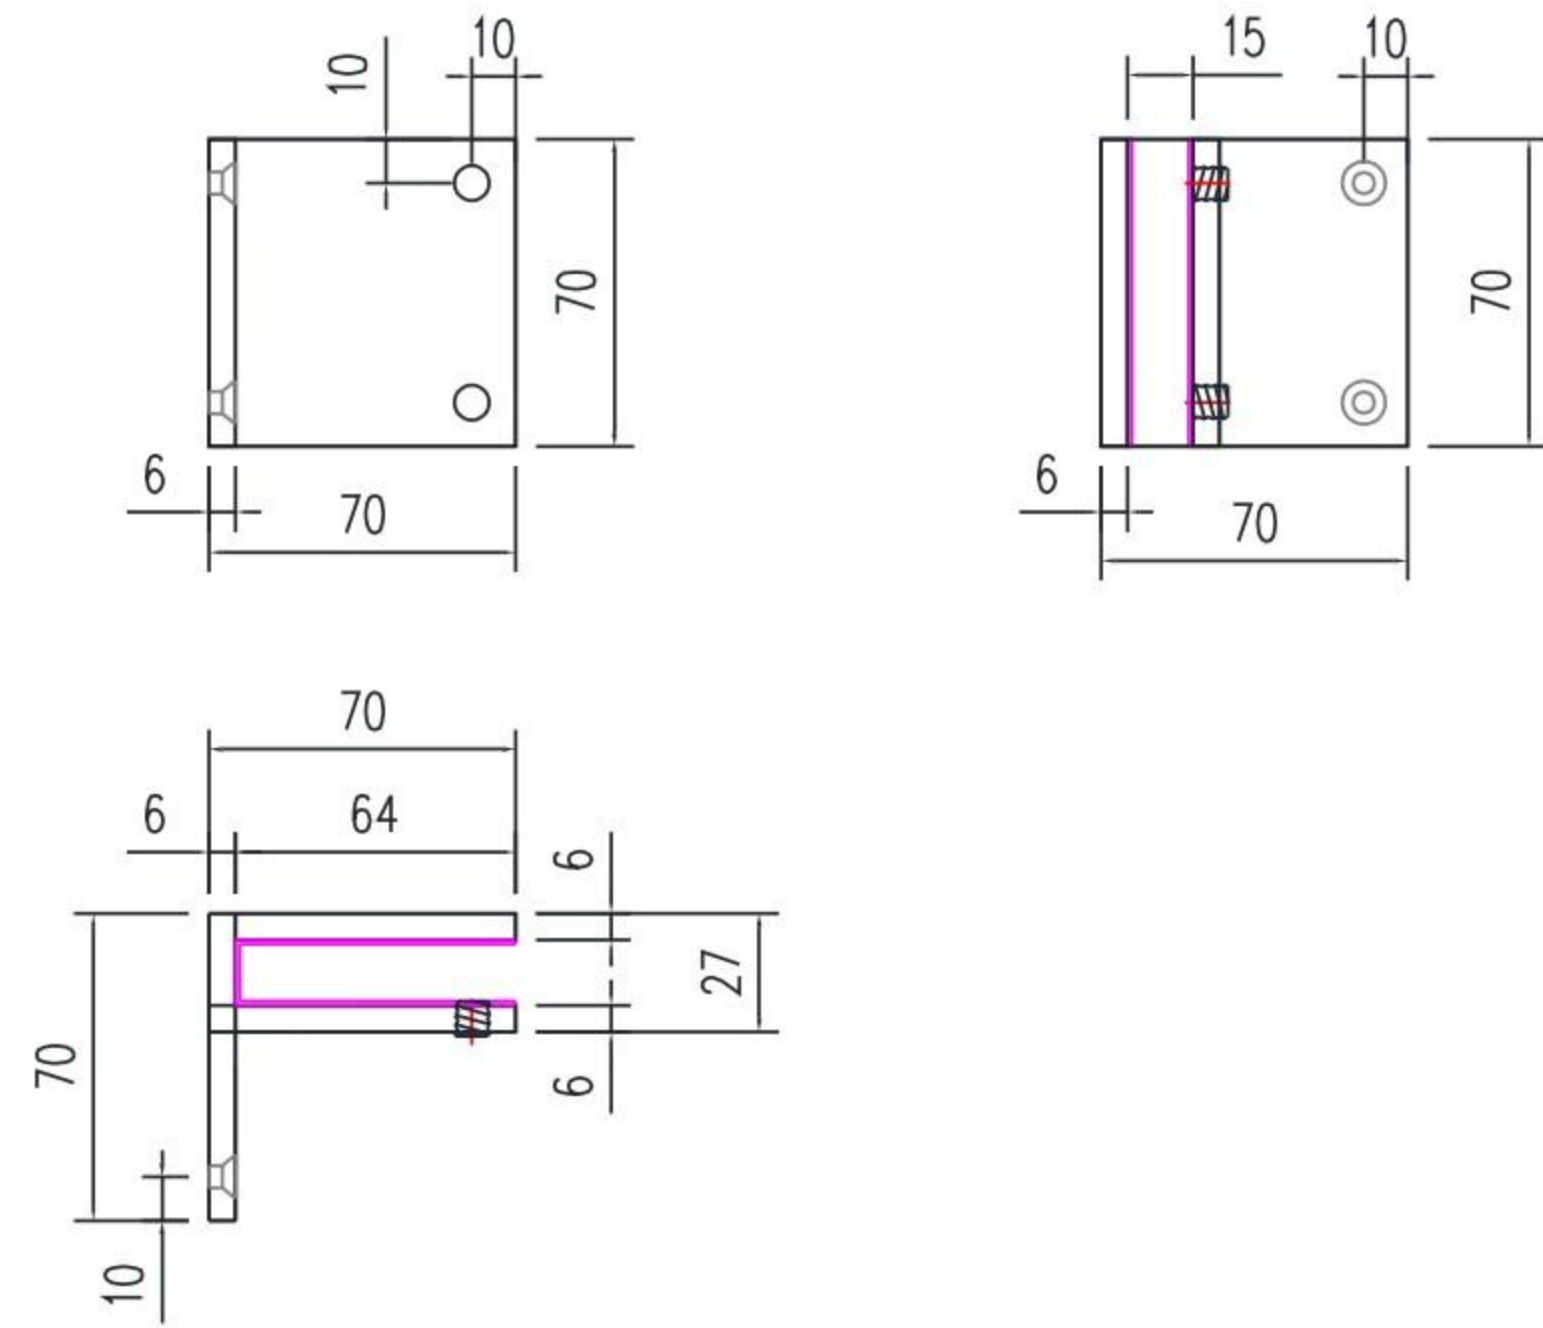

Round Post Railing

Self-closing Door Lock

Other Designs

Glass Clamp

GPR-B017

GPR-S018

Standoff Glass Railing

GPR-P003