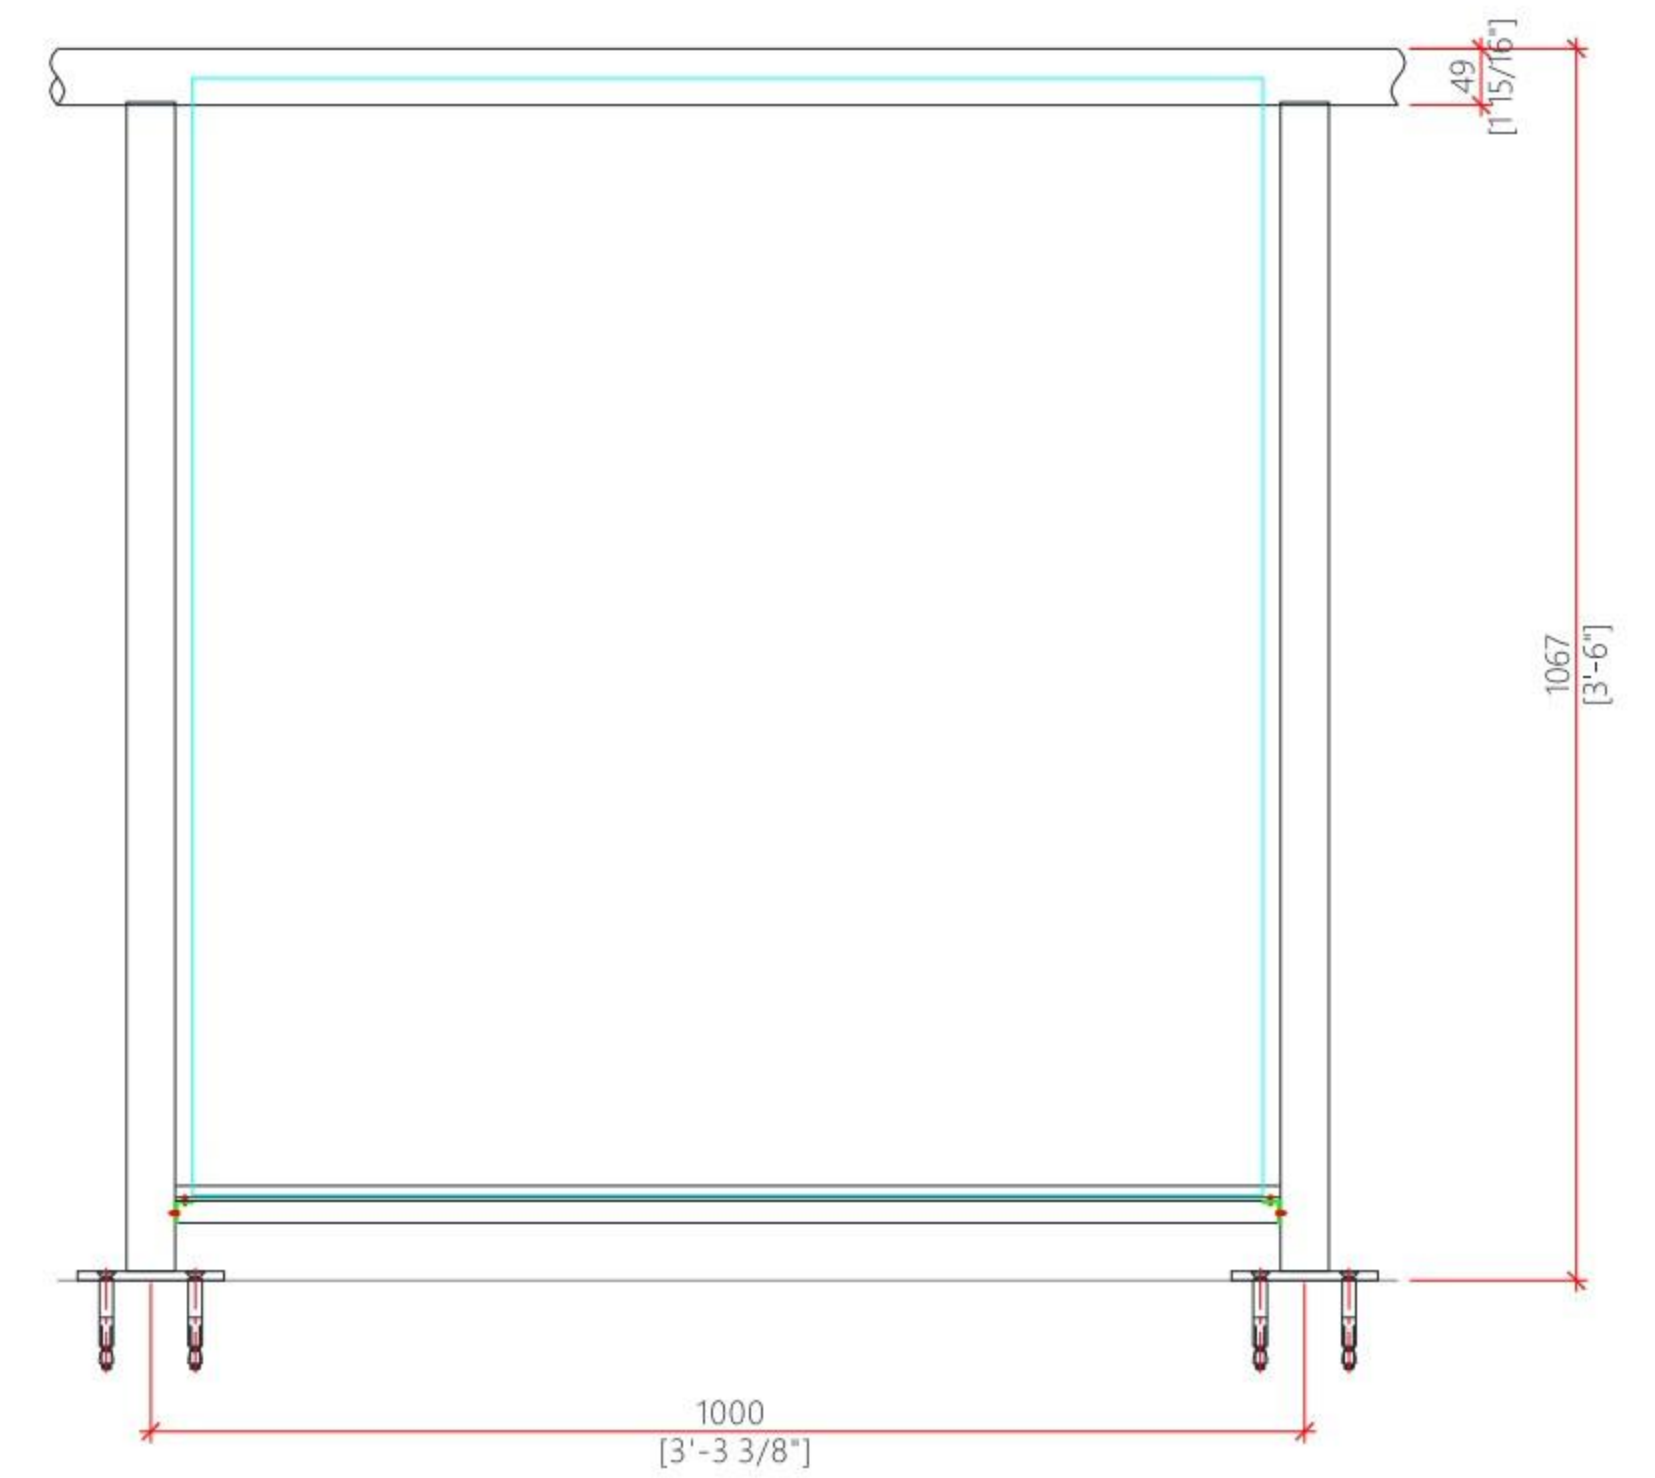

Aluminum Glass Railing