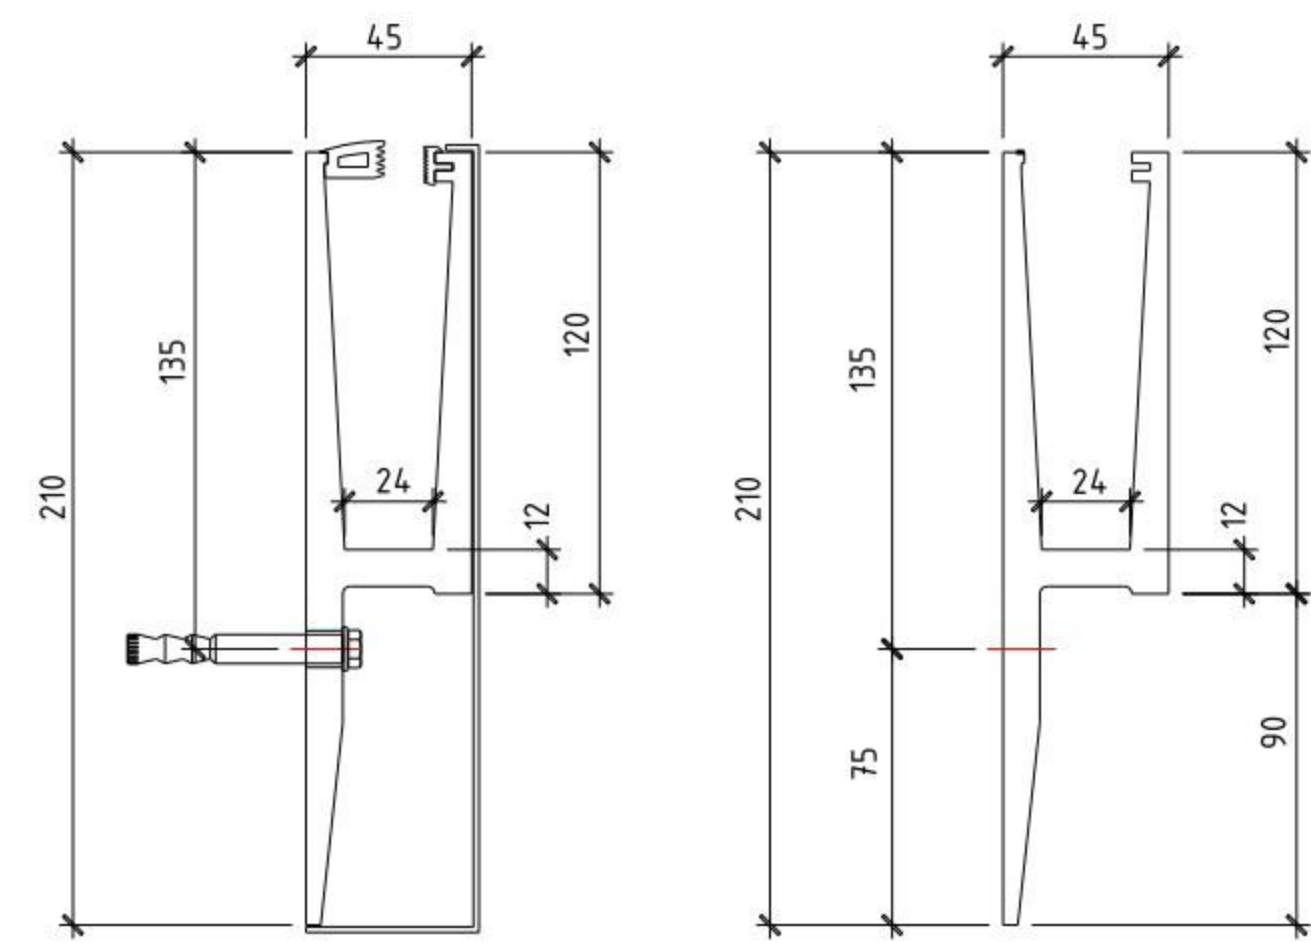

Structure of product

45 U Channel

For 12mm to 6+1.52+6mm tempered laminated glass
PAU 002

Installation Method

Other Designs

For 12mm to 15mm tempered glass

For 12mm to 19mm tempered glass

For 12mm to 6+1.52+6mm tempered laminated glass