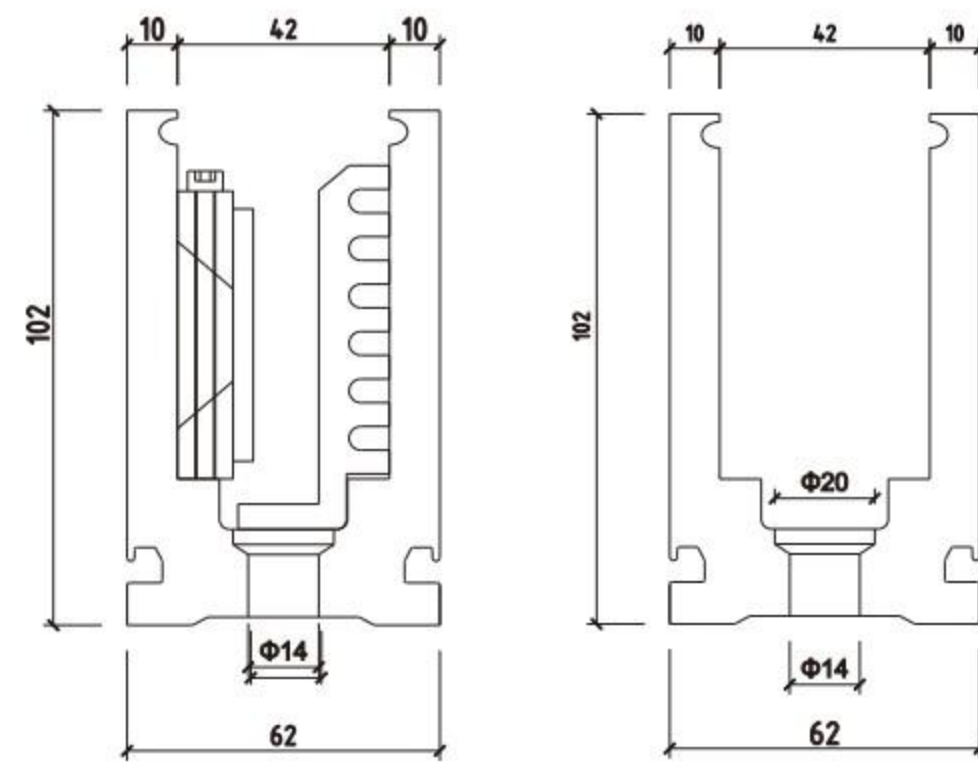

For Glass 10-15mm thick
PAU 001-A