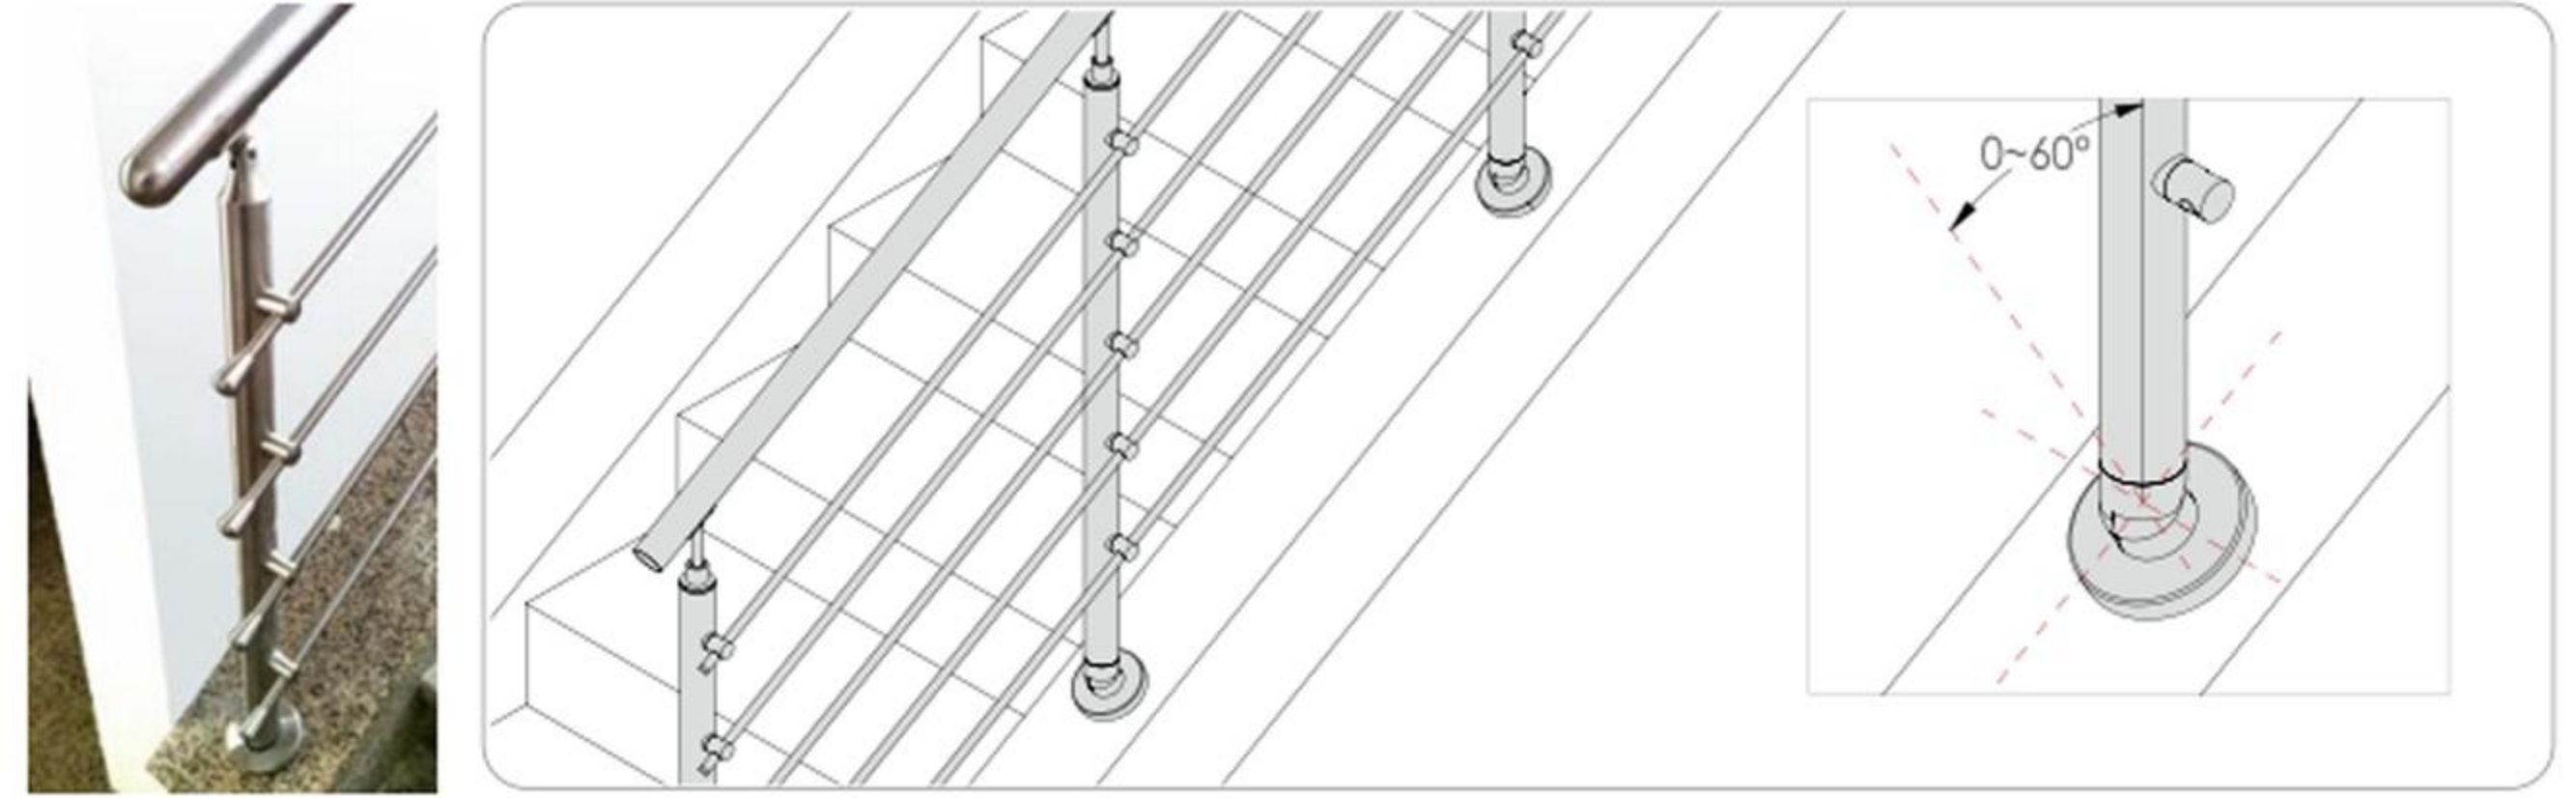

GPR-A012

END

Aluminum System

■ Cable Railing

■ Rod Railing

Glass

● Tempered Glass

● Frosted Glass