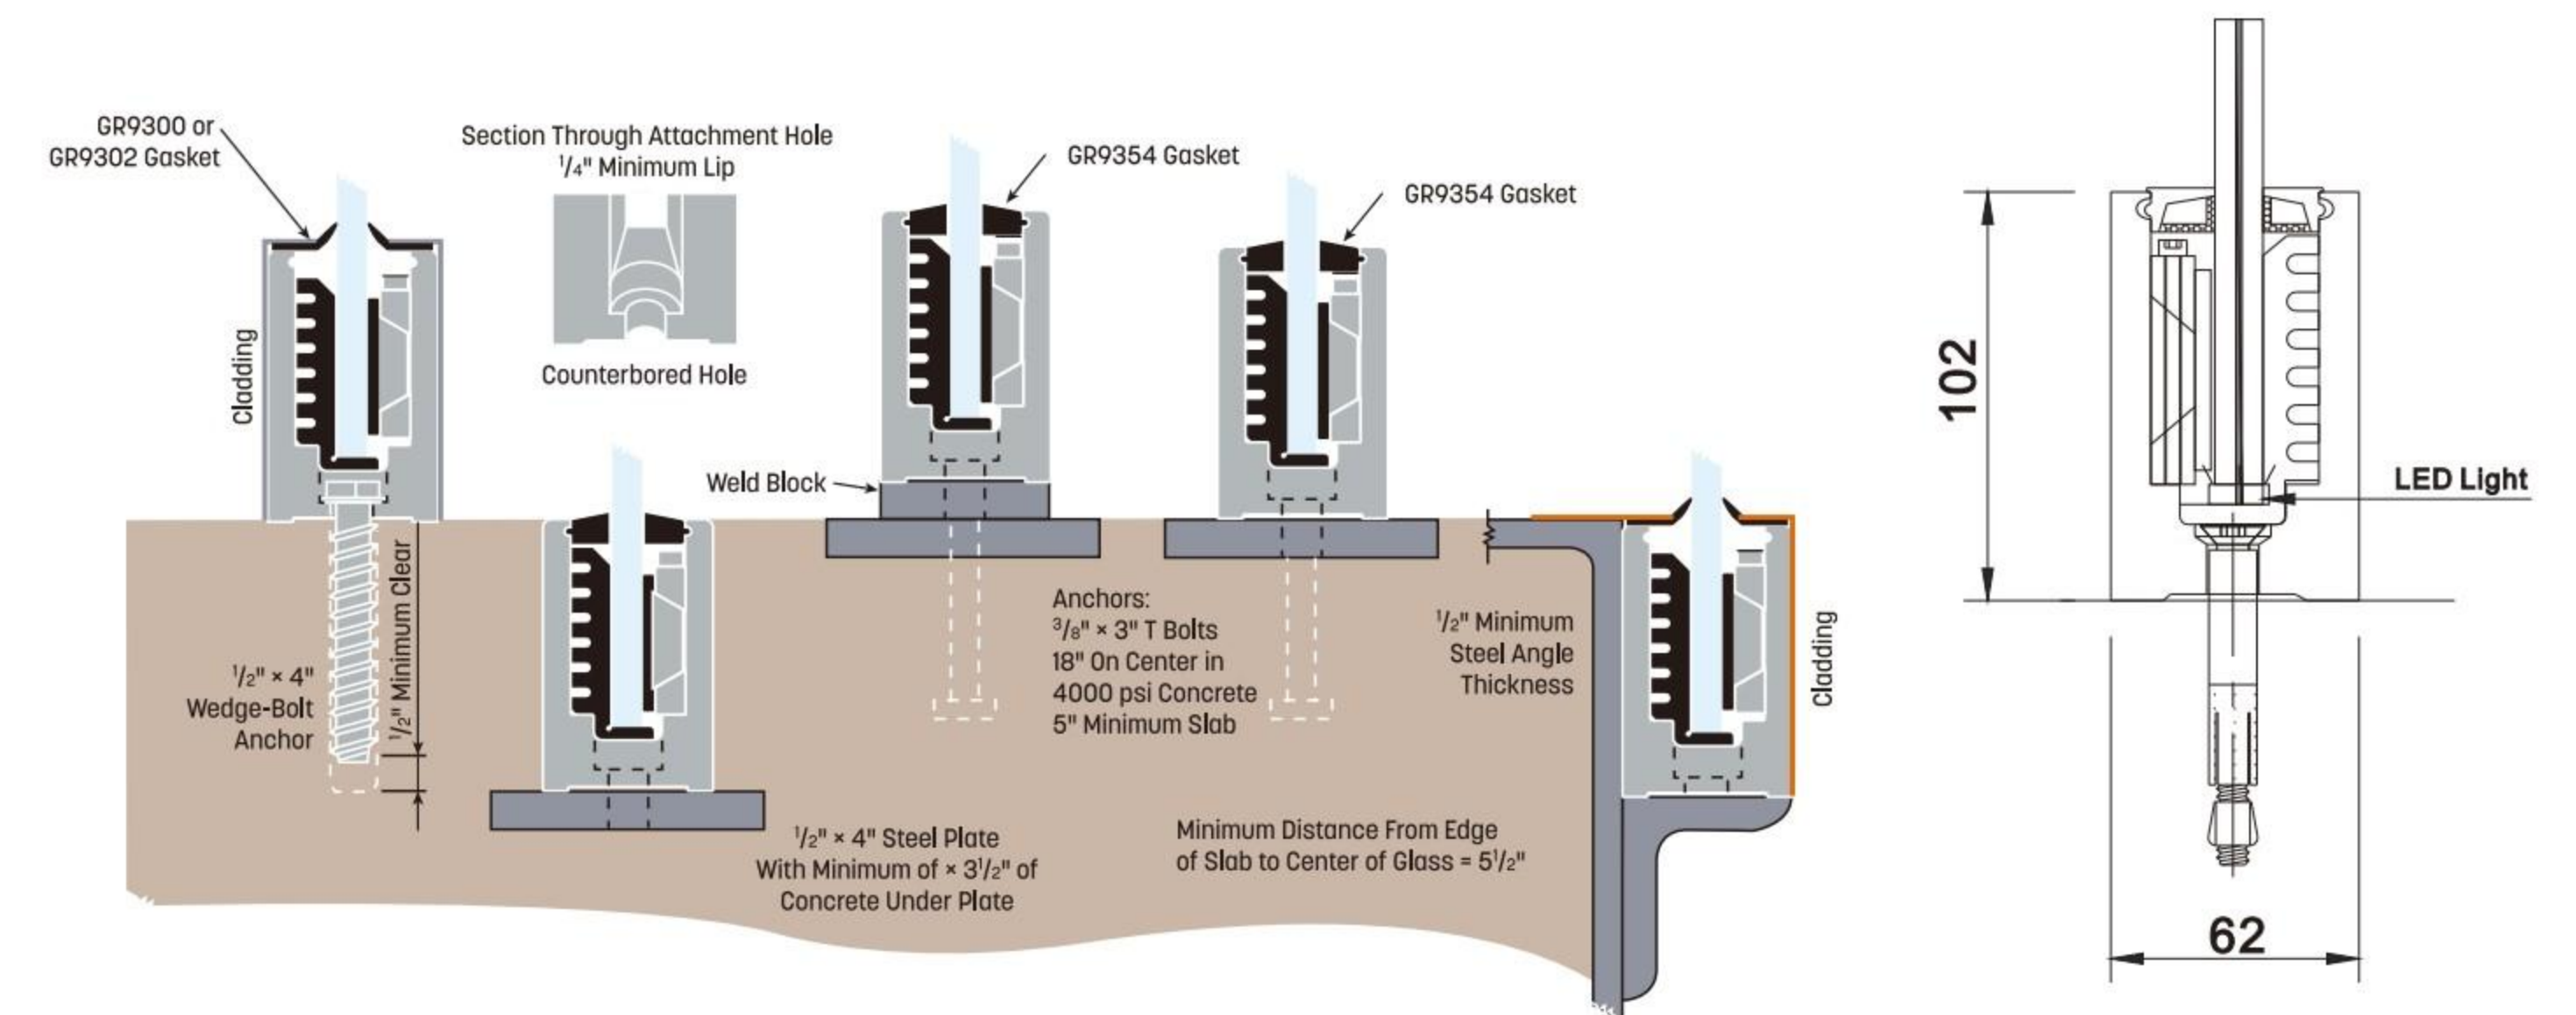

Structure of product

45 U Channel

For 12mm to 6+1.52+6mm tempered laminated glass
PAU 002

Installation Method

Other Designs

For 12mm to 15mm tempered glass

For 12mm to 19mm tempered glass

For 12mm to 6+1.52+6mm tempered laminated glass