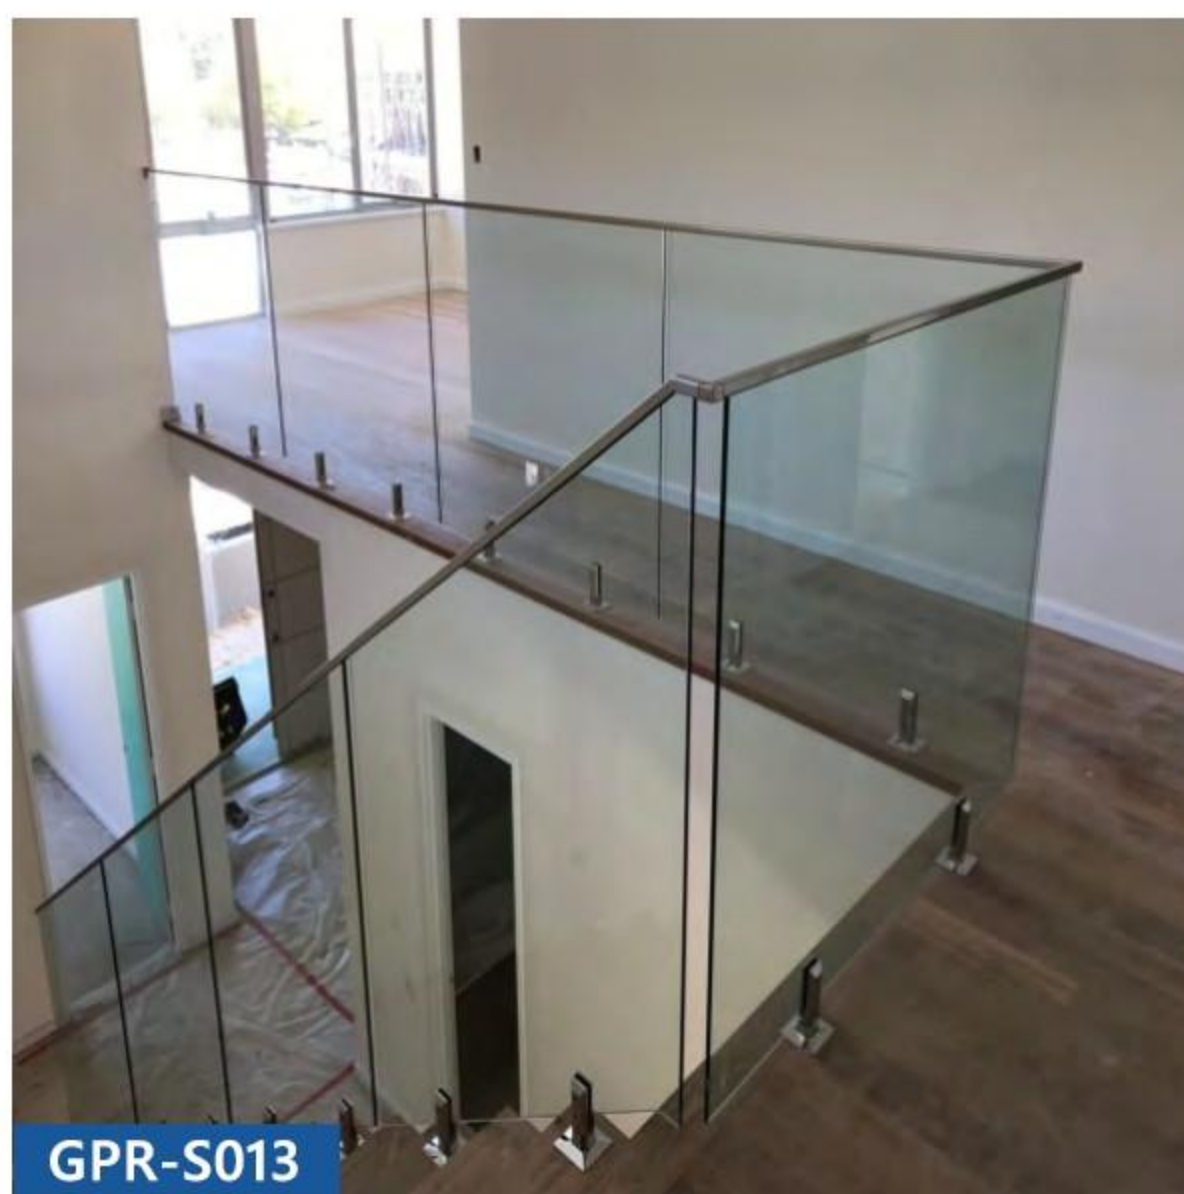

GPR-S001

GPR-S002

GPR-S003

Square Spigot
Size 40 x 40 x 160mm
Size 50 x 50 x 200mm

GPS 002

GPR-S005

GPR-S004

GPR-S006

Round Post Railing

Self-closing Door Lock

Other Designs

Glass Clamp

GPR-B017

GPR-S018

Standoff Glass Railing

GPR-P003