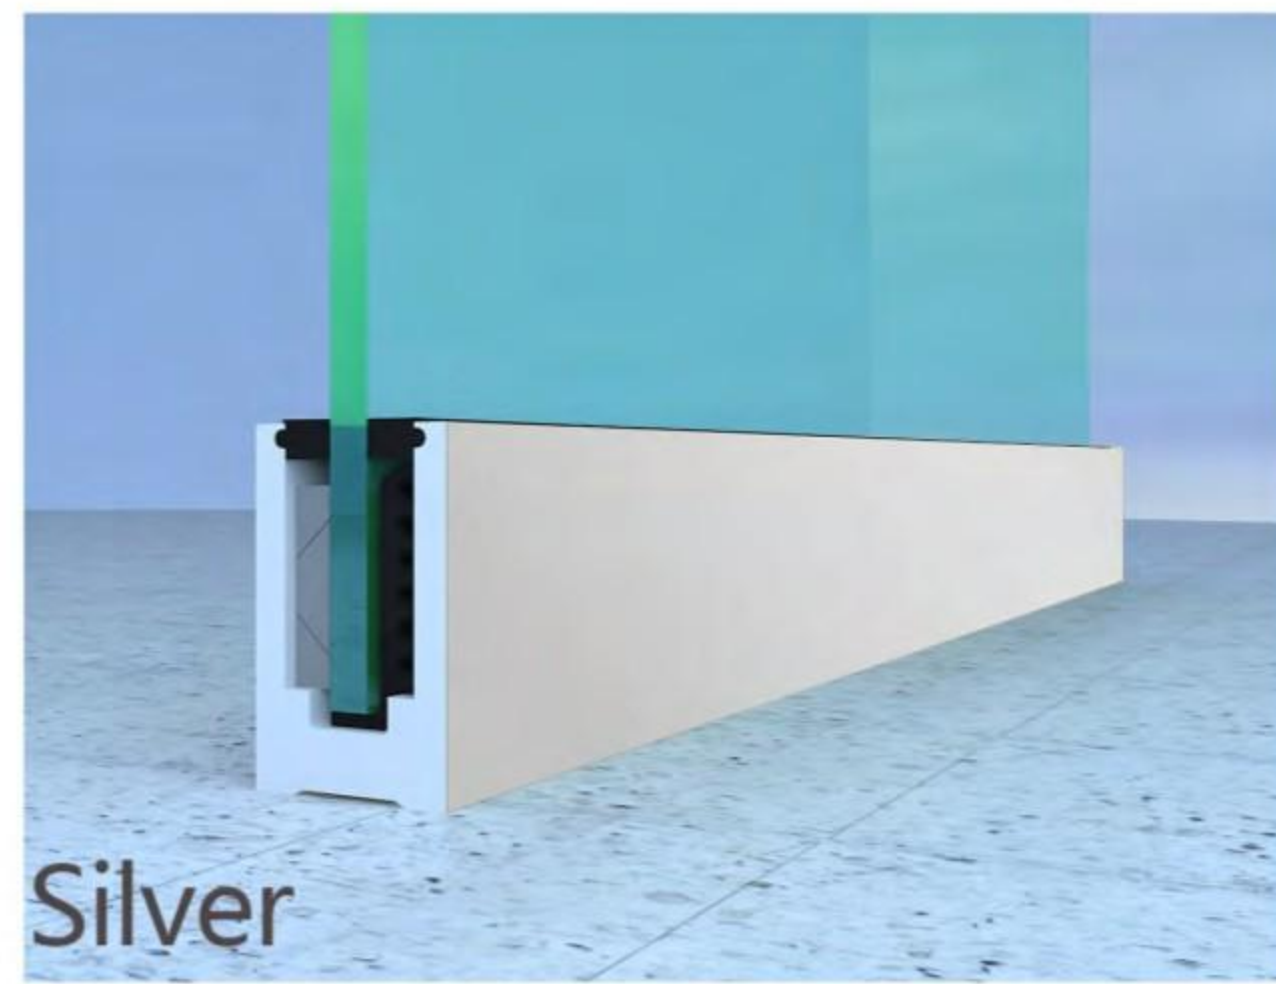

Color Options