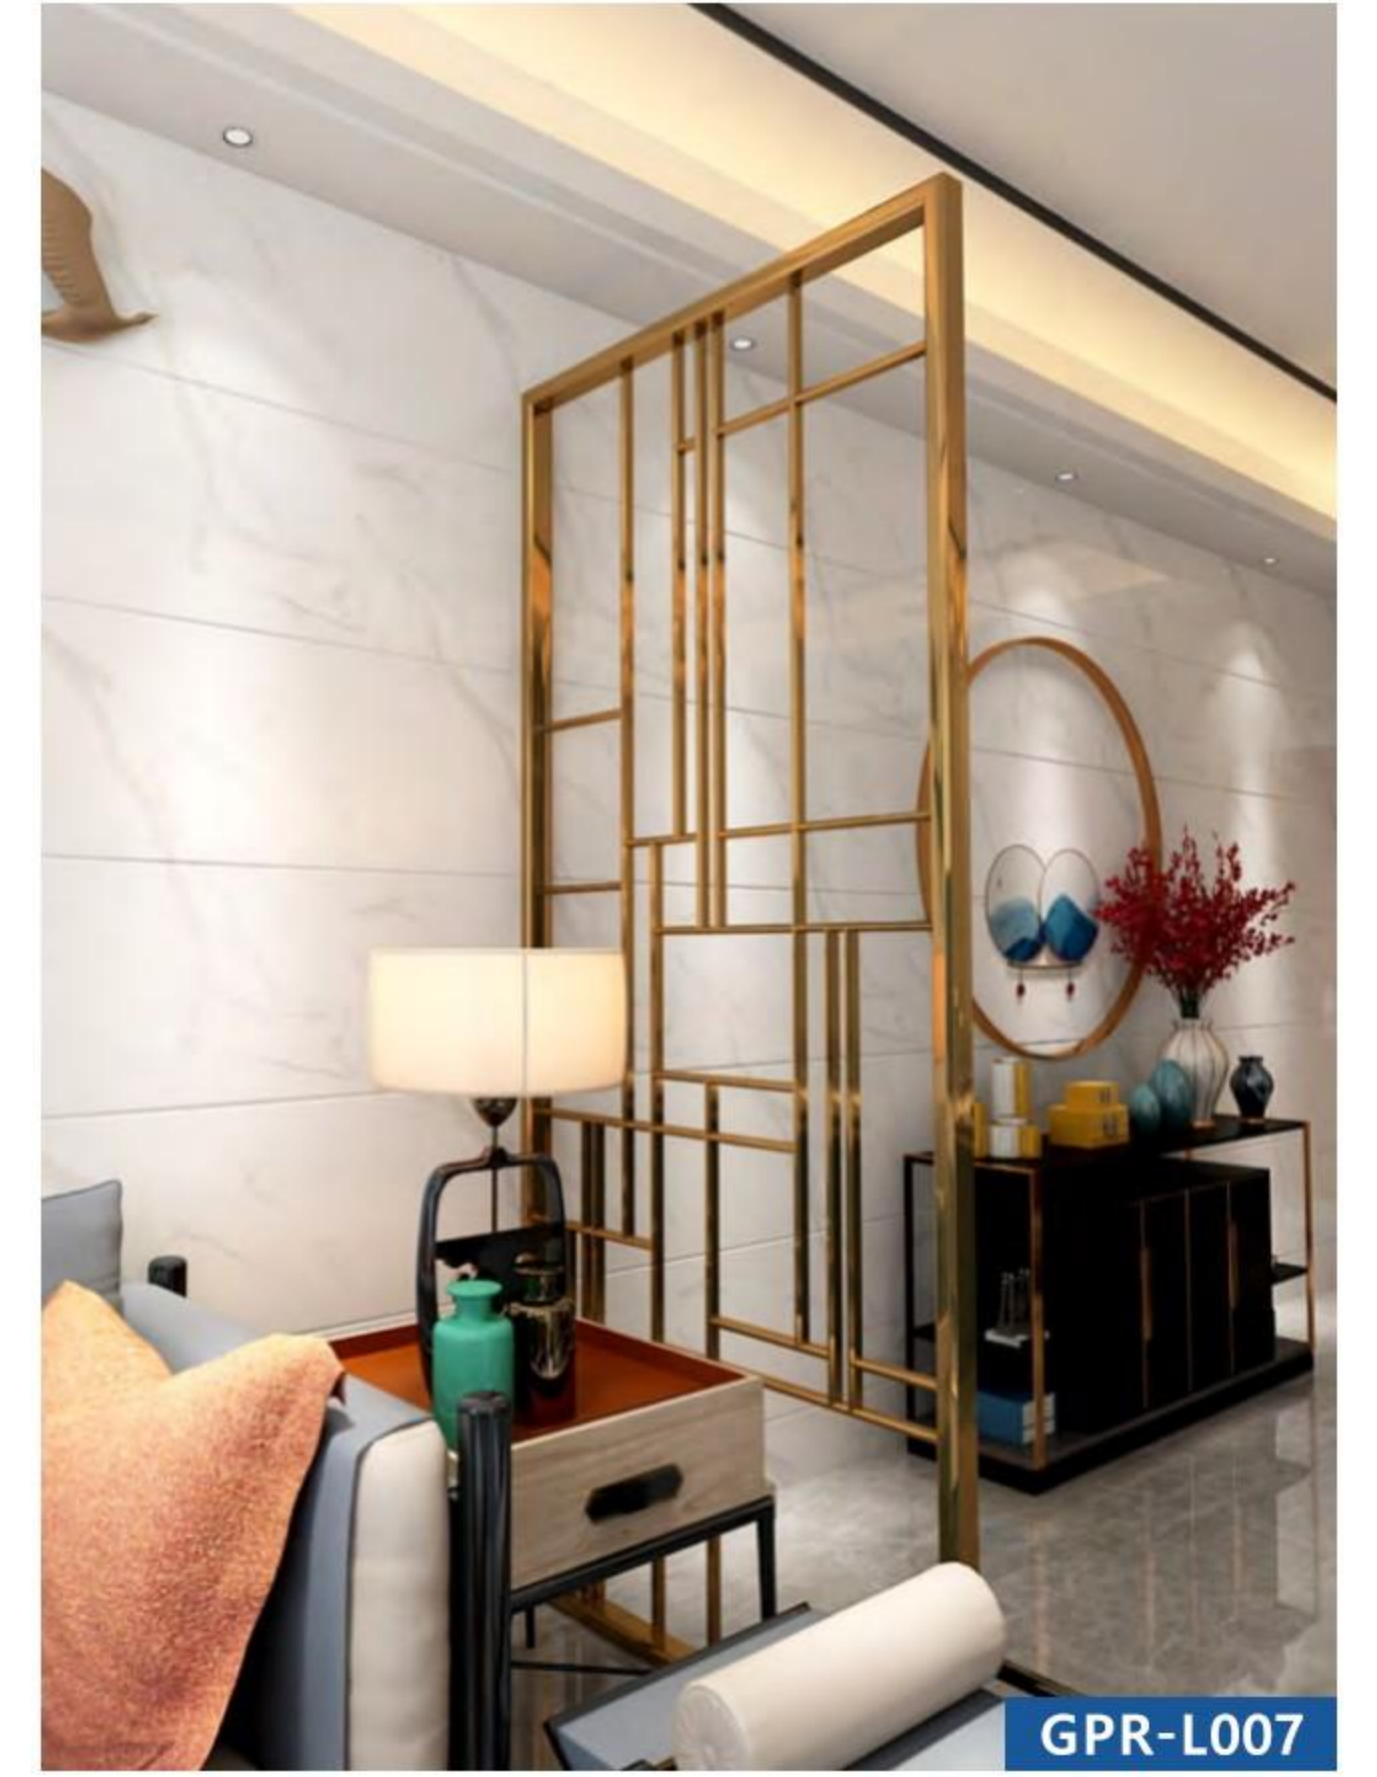

GPH-15

GPH-16

GPH-17

GPH-18

GPH-19

Laser Cutting

Project Gallery

Residences Le Sommet de
Port Balustrade Projects

Canada

- Glass Railing with Aluminum U Channel Base

- Glass Railing with Baluster Glass Clamp

- Railing

- Straight staircase

USA

- Staircase

- Railing