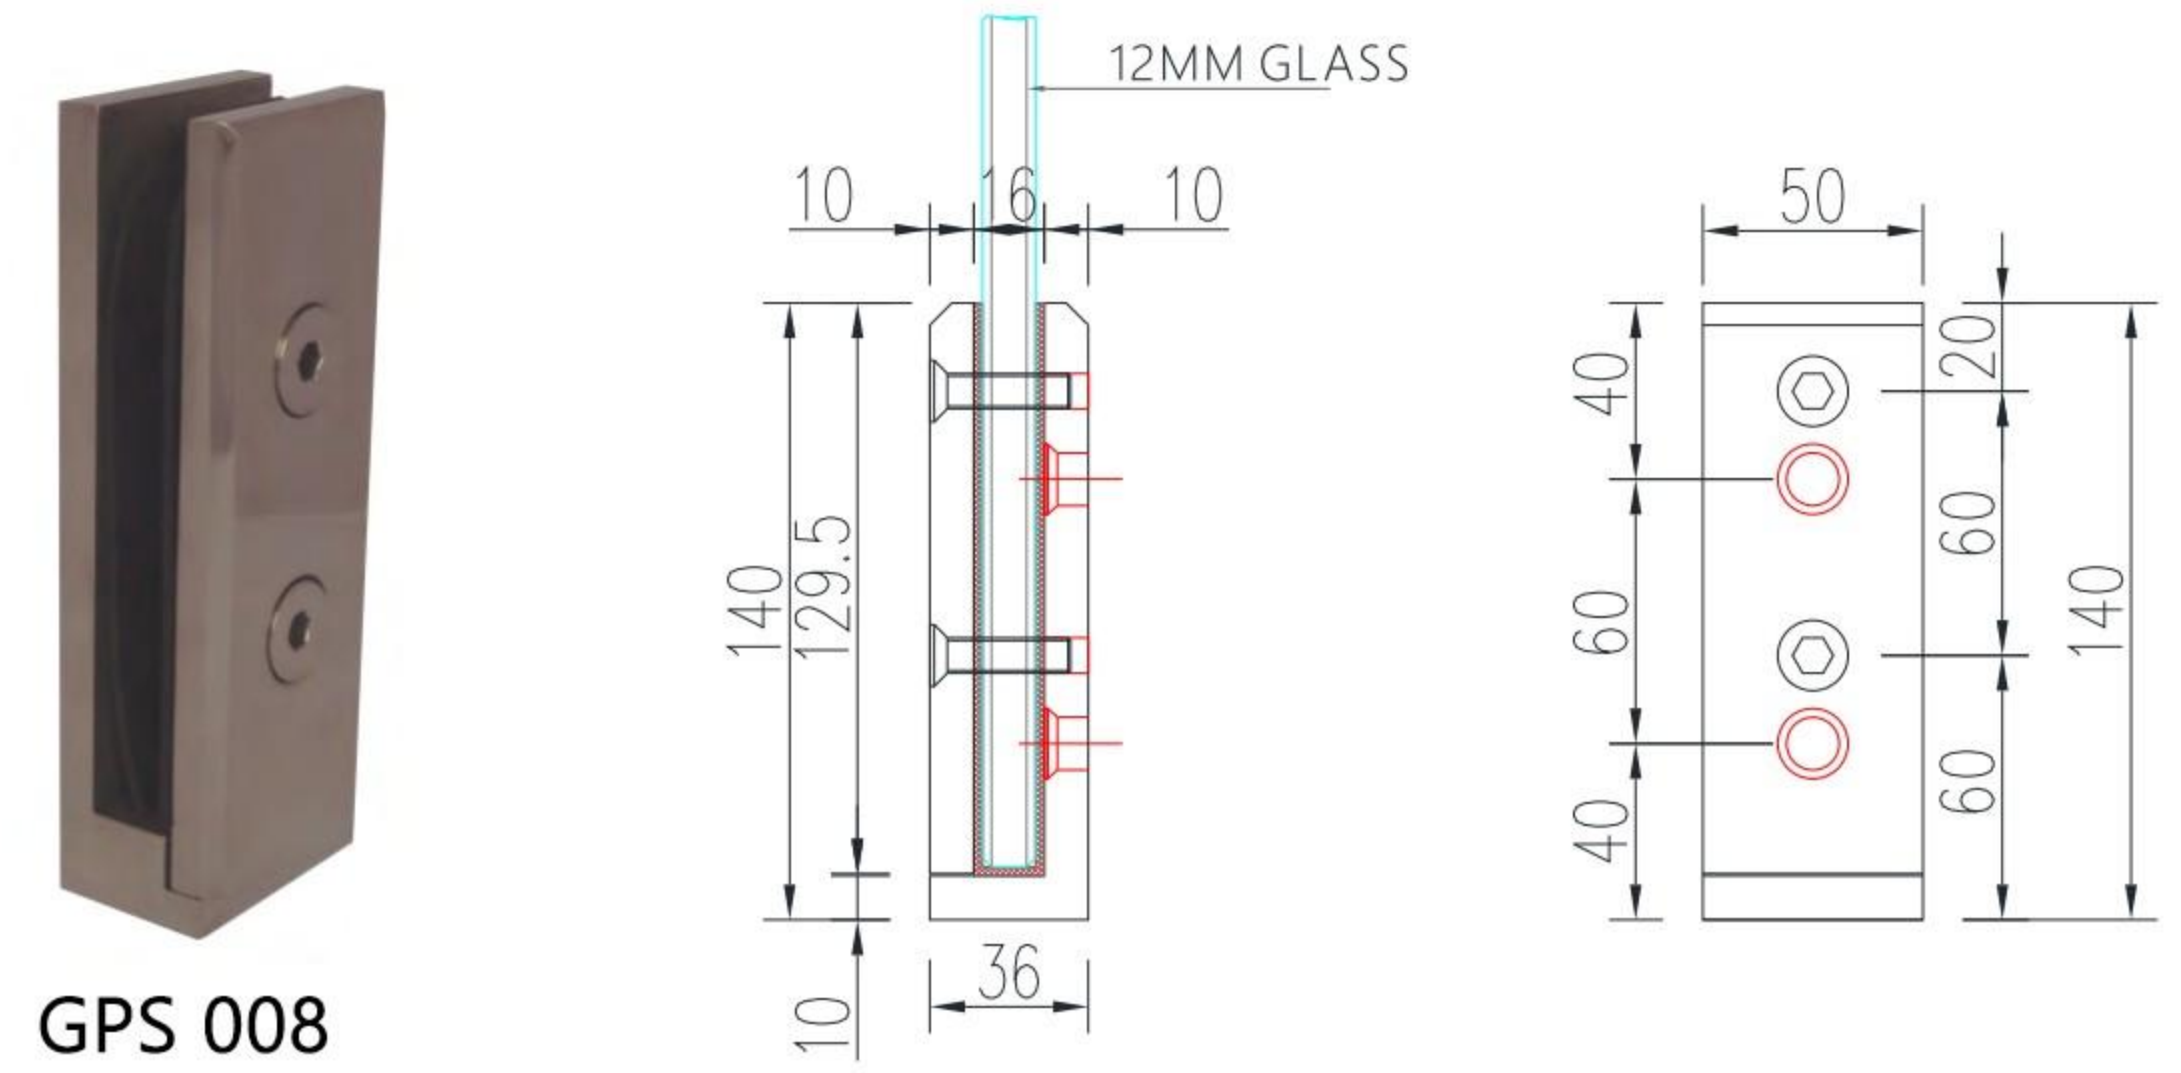

Round Post Railing

Self-closing Door Lock

Other Designs

Glass Clamp

GPR-B017

GPR-S018

Standoff Glass Railing

GPR-P003