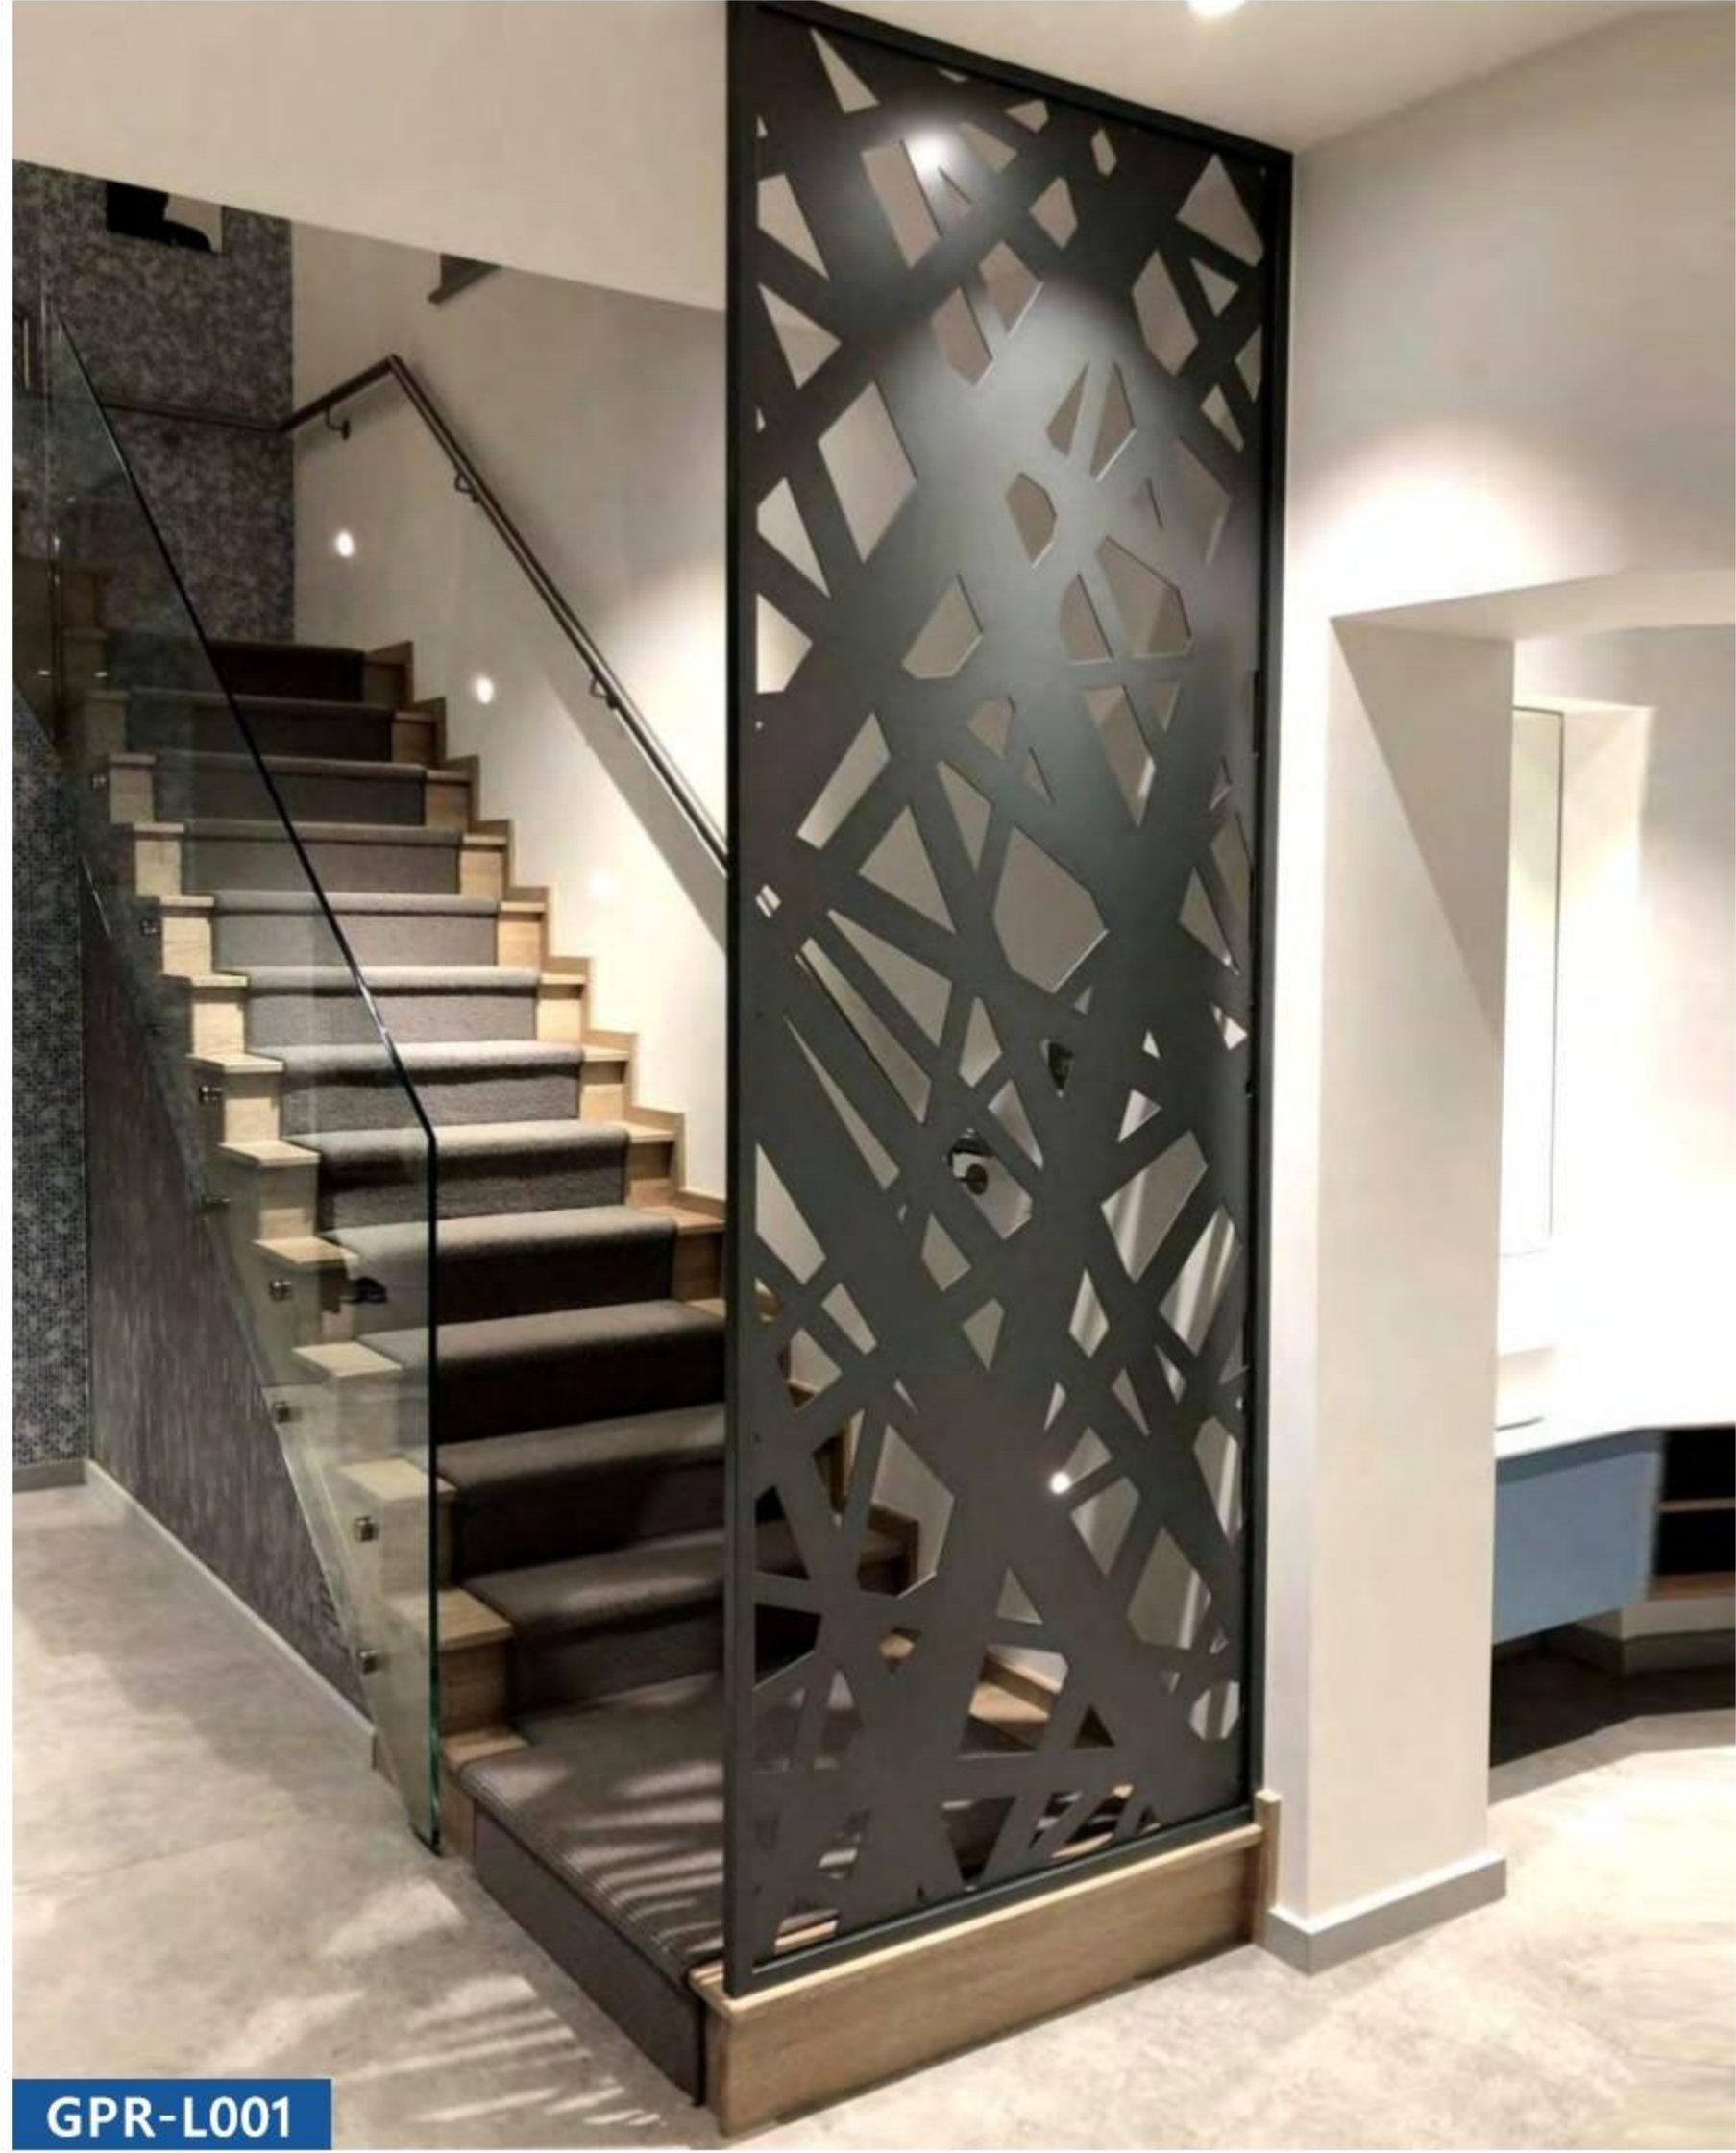

Square Post Railing

Commercial glass balustrade

Easy Fill Glass Railing

End Post

Corner Post

Middle Post

Middle Post

Corner Post

GPH-15

GPH-16

GPH-17

GPH-18

GPH-19

Laser Cutting

Project Gallery

Residences Le Sommet de
Port Balustrade Projects

Canada

- Glass Railing with Aluminum U Channel Base

- Glass Railing with Baluster Glass Clamp

- Railing

- Straight staircase

USA

- Staircase

- Railing