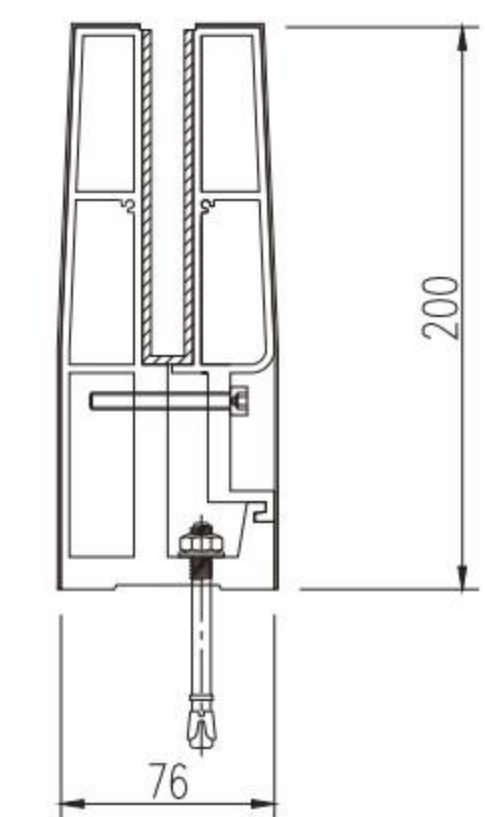

For 10mm to 15mm tempered glass